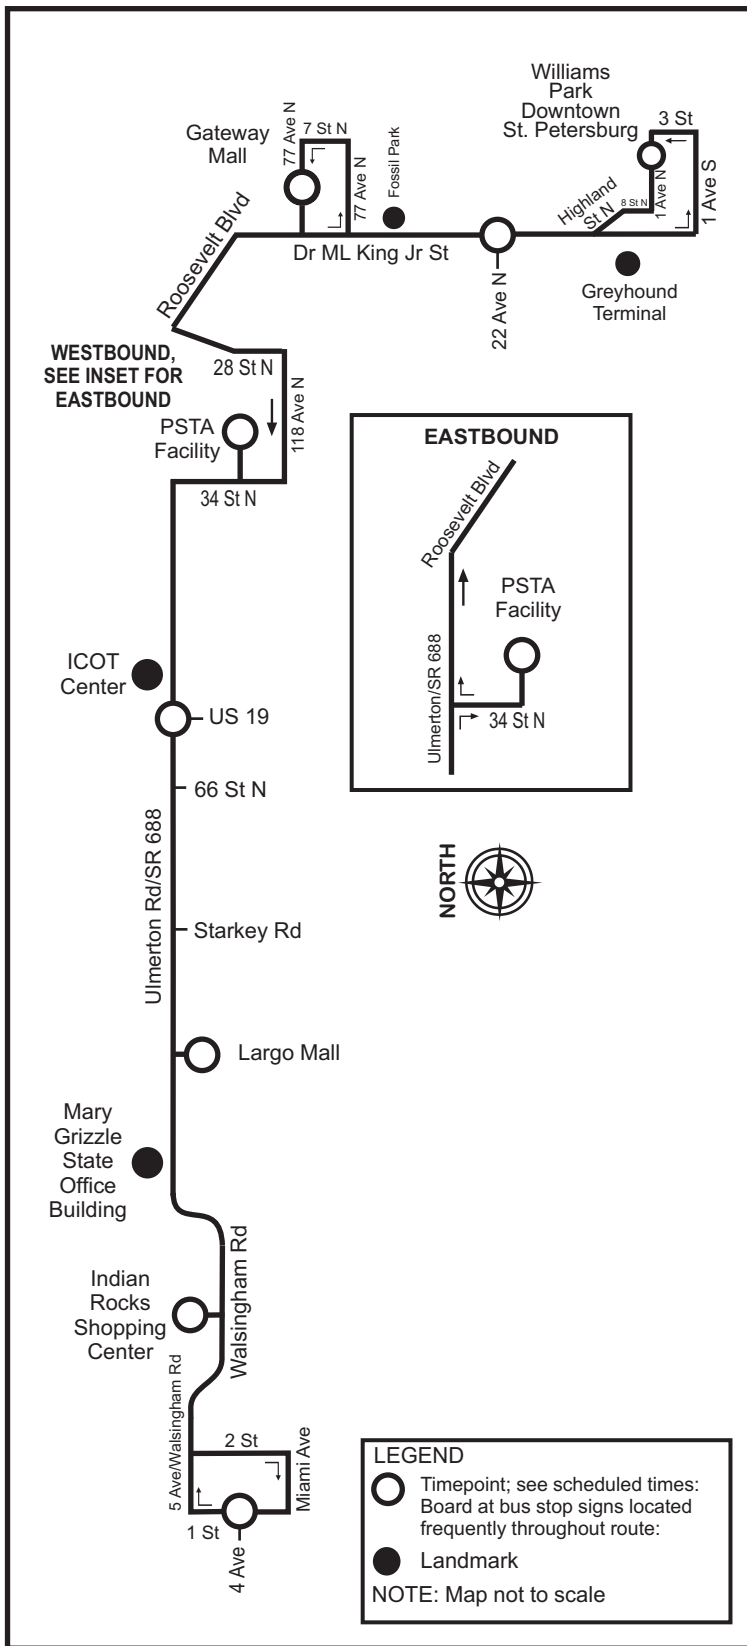

# Route 59

### SATURDAY

	Arrive	Depart						
1 St & 4 Ave	Indian Rocks Shopping Center	Indian Rocks Shopping Center	Largo Mall	Ulmerton Rd & US 19	PSTA Facility 34 St	Gateway Mall	Dr ML King Jr St & 22 Ave	Williams Park
6:00 AM	6:05	6:15	6:30	6:45	6:55	7:15	7:25	7:35
7:05	7:10	7:20	7:35	7:50	8:00	8:20	8:30	8:40
8:05	8:10	8:20	8:35	8:50	9:00	9:20	9:30	9:40
9:05	9:10	9:20	9:35	9:50	10:00	10:20	10:30	10:40
10:10	10:15	10:25	10:40	10:55	11:05	11:25	11:35	11:45
11:10	11:15	11:25	11:40	11:55	12:05	12:25	12:35	12:45
12:10 PM	12:15	12:25	12:40	12:55	1:05	1:25	1:35	1:45
1:15	1:20	1:30	1:45	2:00	2:10	2:30	2:40	2:50
2:15	2:20	2:30	2:45	3:00	3:10	3:30	3:40	3:50
3:15	3:20	3:30	3:45	4:00	4:10	4:30	4:40	4:50
4:20	4:25	4:35	4:50	5:05	5:15	5:35	5:45	5:55
5:20	5:25	5:35	5:50	6:05	6:15	6:35	6:45	6:55
6:20	6:25	6:35	6:50	7:05	7:15	7:35	7:45	7:55
7:25	7:30	7:35	7:50	8:00	8:10	8:25	–	–
8:25	8:30	8:35	8:50	9:00	–	–	–	–
9:20	9:25	9:25	9:40	9:50	–	–	–	–