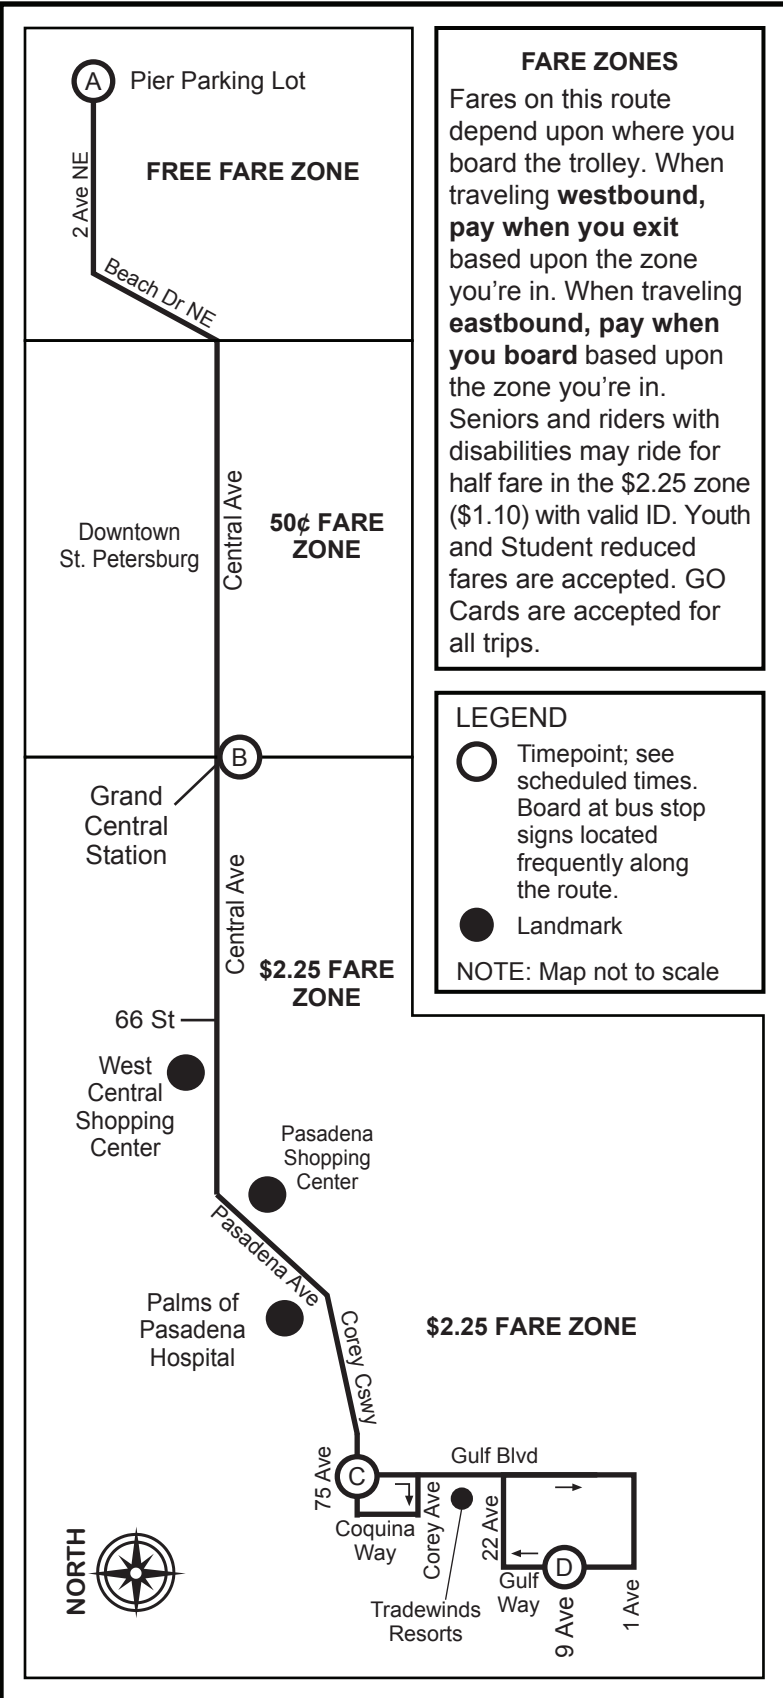

♿ - Wheelchair Service Provided On All Trips

Effective 6-5-16

TIMES SHOWN ARE SCHEDULED BUT MAY VARY DUE TO TRAFFIC CONDITIONS, WEATHER OR UNFORESEEN EVENTS.

FARE ZONES

Fares on this route depend upon where you board the trolley. When traveling **westbound**, **pay when you exit** based upon the zone you're in. When traveling **eastbound**, **pay when you board** based upon the zone you're in. Seniors and riders with disabilities may ride for half fare in the \$2.25 zone (\$1.10) with valid ID. Youth and Student reduced fares are accepted. GO Cards are accepted for all trips.

LEGEND

- Timepoint; see scheduled times. Board at bus stop signs located frequently along the route.
- Landmark

NOTE: Map not to scale

Central Avenue Trolley

**ST. PETERSBURG PIER
TO ST. PETE BEACH/PASS-A-GRILLE**