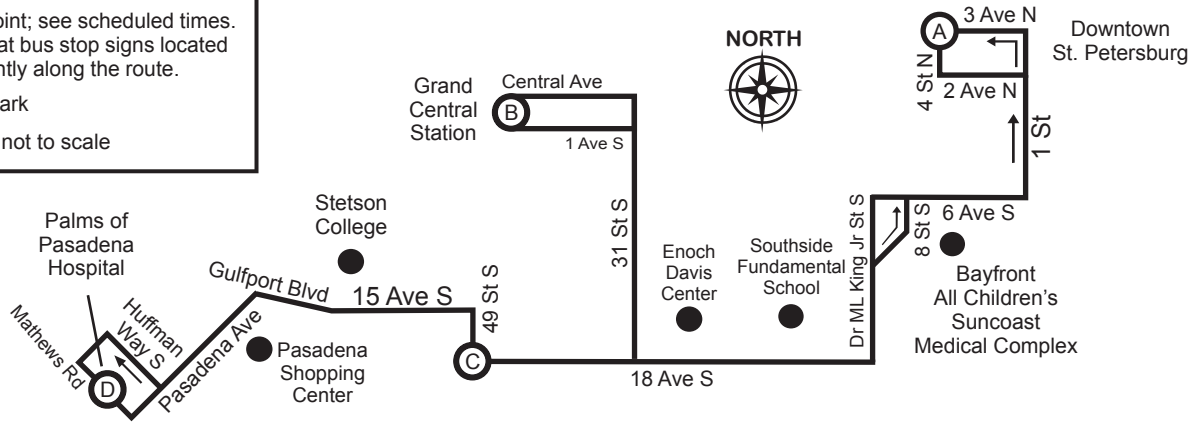

LEGEND

○ Timepoint; see scheduled times.
Board at bus stop signs located frequently along the route.

● Landmark

NOTE: Map not to scale

Route 14

DOWNTOWN ST. PETERSBURG TO PALMS OF PASADENA HOSPITAL

Serving: Downtown St. Petersburg, Bayfront Medical Center Hospital, 18 Ave S, Grand Central Station, Gulfport Blvd, Pasadena Ave, Palms of Pasadena Hospital

SUNDAY AND HOLIDAYS

6:45 AM	7:05	7:13	7:25
8:20	8:40	8:48	9:00
9:55	10:15	10:23	10:35
11:30	11:50	11:58	12:10
1:05 PM	1:25	1:33	1:45
2:40	3:00	3:08	3:20
4:15	4:35	4:43	4:55
5:50	6:10	6:18	6:30

Route 14

PALMS OF PASADENA HOSPITAL TO DOWNTOWN ST. PETERSBURG

Serving: Palms of Pasadena Hospital, Pasadena Ave, Gulfport Blvd, 18 Ave S, Grand Central Station, Bayfront Medical Center Hospital, Downtown St. Petersburg

MONDAY - SATURDAY

(D)	(C)	(B)	(A)
Palms of Pasadena Hospital	49 St & 18 Ave S	Grand Central Station	3 Ave N & 4 St N
—	6:10	6:20	6:40
6:25 AM	6:35	6:50	7:15
7:05	7:15	7:30	7:55
7:35	7:45	8:00	8:25
8:10	8:20	8:35	9:00
8:35	8:45	9:00	9:25
9:10	9:20	9:35	10:00
9:40	9:50	10:05	10:30
10:10	10:20	10:35	11:00
10:35	10:45	11:00	11:20
11:05	11:15	11:30	11:50
11:35	11:45	12:00	12:20
12:05 PM	12:15	12:30	12:50
12:35	12:45	1:00	1:20
1:05	1:15	1:30	1:50
1:35	1:45	2:00	2:20
2:05	2:15	2:30	2:50
2:35	2:45	3:00	3:20
3:10	3:20	3:35	4:00
3:40	3:50	4:05	4:30
4:10	4:20	4:35	5:00
4:40	4:50	5:05	5:30
5:10	5:20	5:35	6:00
5:40	5:50	6:05	6:30
6:10	6:20	6:30	6:50
6:40	6:50	7:05	7:25
7:10	7:20	7:35	7:55
8:10	8:20	8:35	8:50