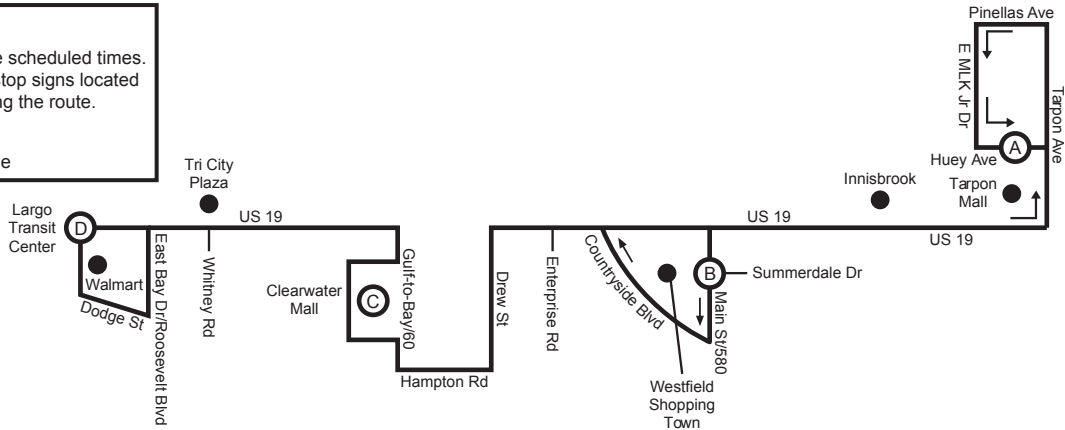

**LEGEND**

- Timepoint; see scheduled times.  
Board at bus stop signs located frequently along the route.
  - Landmark
- Note: Map not to scale

# Route 19

## LARGO TRANSIT CENTER TO TARPON SPRINGS

MONDAY - FRIDAY

D Largo Transit Center	C Clearwater Mall	B Main St & Summerdale Dr	A Huey Ave & Tarpon Ave
-	-	-	-
-	-	-	-
-	-	-	-
-	-	-	-
5:50 AM	6:05	6:25	7:15
6:25	6:40	7:00	7:50
7:05	7:20	7:40	8:30
7:50	8:05	8:25	9:15
8:25	8:40	9:00	9:50
9:00	9:15	9:35	10:25
9:35	9:50	10:10	11:00
10:10	10:25	10:45	11:35
10:45	11:00	11:20	12:10
11:20	11:35	11:55	12:45
11:55	12:10	12:30	1:20
12:30 PM	12:45	1:05	1:55
1:05	1:20	1:40	2:30
1:40	1:55	2:15	3:05
2:15	2:30	2:50	3:40
2:50	3:05	3:25	4:15
3:25	3:40	4:00	4:50
4:00	4:15	4:35	5:25
4:35	4:50	5:10	6:00
5:10	5:25	5:45	6:35
5:45	6:00	6:20	7:10
6:20	6:35	6:55	7:45
6:55	7:10	7:30	8:20
7:30	7:45	8:05	8:55
8:05	8:20	8:40	9:25
8:40	8:55	9:15	10:00
9:45	10:00	10:20	11:05
10:20	10:35	10:55	11:40