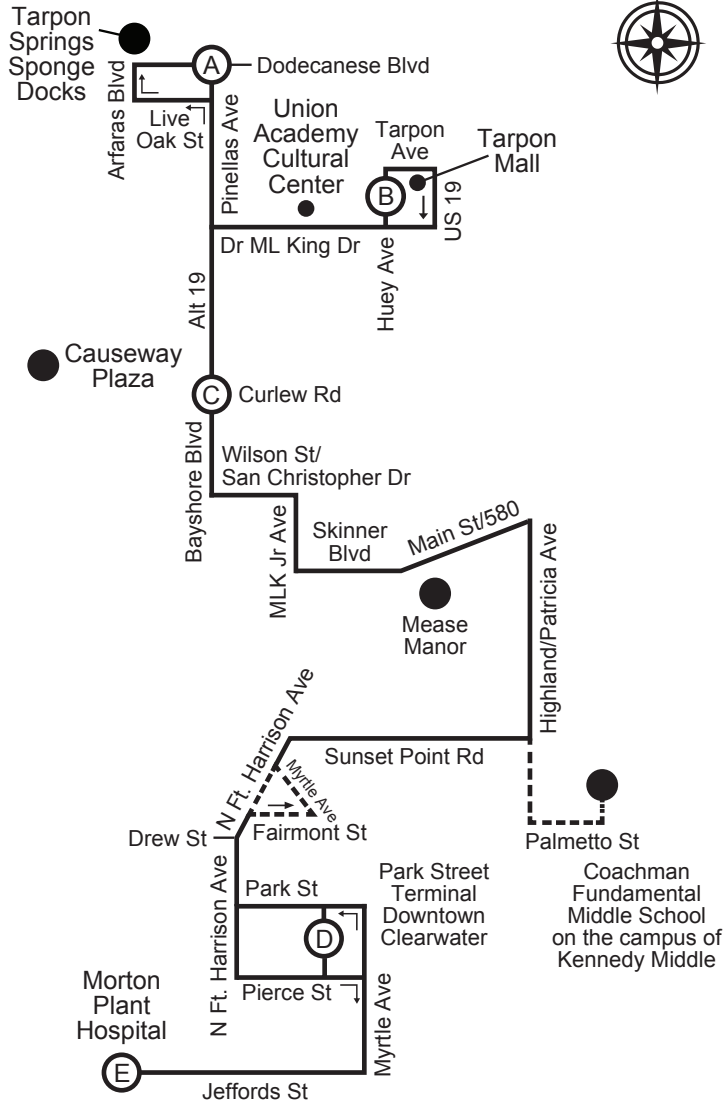

Route 66 Limited Stop (66L)

TARPON SPRINGS TO MORTON PLANT HOSPITAL

MONDAY - FRIDAY

(No Saturday, Sunday/Holiday Service)

(B)	(A)	(C)	(D)	(E)
Huey Ave & Tarpon Ave	Pinellas Ave & Dodecanese Blvd	Alt 19 & Curlew Rd	Coachman Fundamental Middle School	Park Street Terminal
–	5:10	5:35	–	6:15
–	6:15	6:40	–	7:00
7:10 AM #	–	7:30 #	7:55 #	8:10 #
7:10	–	7:30	7:55 #	8:10
3:50 PM	4:00	4:30	–	5:00
				Morton Plant Hospital

MORTON PLANT HOSPITAL TO TARPON SPRINGS

MONDAY - FRIDAY

(No Saturday, Sunday/Holiday Service)

(E)	(D)	(C)	(A)	(B)
Morton Plant Hospital	Park Street Terminal	Coachman Fundamental Middle School	Alt 19 & Curlew Rd	Pinellas Ave & Dodecanese Blvd
–	7:35	–	8:00	–
8:20 AM	8:35	–	9:00	–
2:20 PM #	2:35 #	2:55 #	3:15 #	3:45 #
–	2:35	2:55 #	3:15	3:45
–	5:25	–	5:50	–
				Huey Ave & Tarpon Ave

- These trips serve Coachman Fundamental Middle School at 7:55 AM and 2:55 PM when school is in session ONLY.

Effective 10-2-16

* - Bus turns around and returns to Park Street Terminal traveling north to Tarpon Springs.

♿ - Wheelchair Service Provided On All Trips

TIMES SHOWN ARE SCHEDULED BUT MAY VARY DUE TO TRAFFIC CONDITIONS, WEATHER OR UNFORESEEN EVENTS.

NORTH

LEGEND

○ Timepoint; see scheduled times. Board at bus stop signs located frequently along the route.

● Landmark

--- Denotes Intermittent Service

Note: Map not to scale