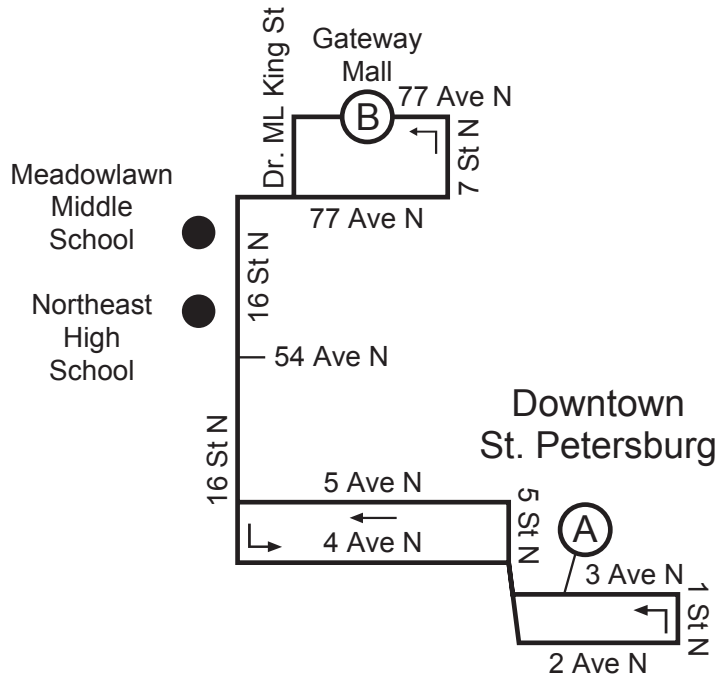

NORTH

LEGEND

- Timepoint; see scheduled times. Board at bus stop signs located frequently along the route.
- Landmark

Note: Map not to scale

Route 16

DOWNTOWN ST. PETERSBURG TO GATEWAY MALL

MONDAY - FRIDAY

SATURDAY

(A) 3 Ave N & 4 St N	(B) Gateway Mall	(B) Gateway Mall	(A) 3 Ave N & 4 St N
6:15 AM	6:40	6:45	7:15
7:20	7:45	7:55	8:30
8:30	8:55	9:00	9:35
9:35	10:00	10:05	10:40
10:40	11:05	11:10	11:45
11:45	12:10	12:15	12:50
12:50 PM	1:15	1:20	1:55
1:55	2:20	2:25	3:00
3:00	3:25	3:30	4:05
4:05	4:30	4:35	5:10
5:10	5:35	5:40	6:15
6:15	6:40	6:45	7:15
7:15	7:40	-	-

(A) 3 Ave N & 4 St N	(B) Gateway Mall	(B) Gateway Mall	(A) 3 Ave N & 4 St N
6:20 AM	6:45	6:45	7:10
7:15	7:40	7:50	8:20
8:25	8:50	8:55	9:25
9:30	9:55	10:00	10:30
10:35	11:00	11:05	11:35
11:40	12:05	12:10	12:40
12:45 PM	1:10	1:15	1:45
1:50	2:15	2:20	2:50
2:55	3:20	3:25	3:55
4:00	4:25	4:30	5:00
5:05	5:30	5:35	6:05
6:10	6:35	6:40	7:10
-	-	-	-

SUNDAY AND HOLIDAYS

(A) 3 Ave N & 4 St N	(B) Gateway Mall	(B) Gateway Mall	(A) 3 Ave N & 4 St N
8:15 AM	8:40	8:50	9:20
9:20	9:45	9:55	10:25
10:25	10:50	11:00	11:30
11:30	11:55	12:05	12:35
12:35 PM	1:00	1:10	1:40
1:40	2:05	2:15	2:45
2:45	3:10	3:20	3:50
3:50	4:15	4:25	4:55
4:55	5:20	5:30	6:00
6:00	6:25	6:35	7:00