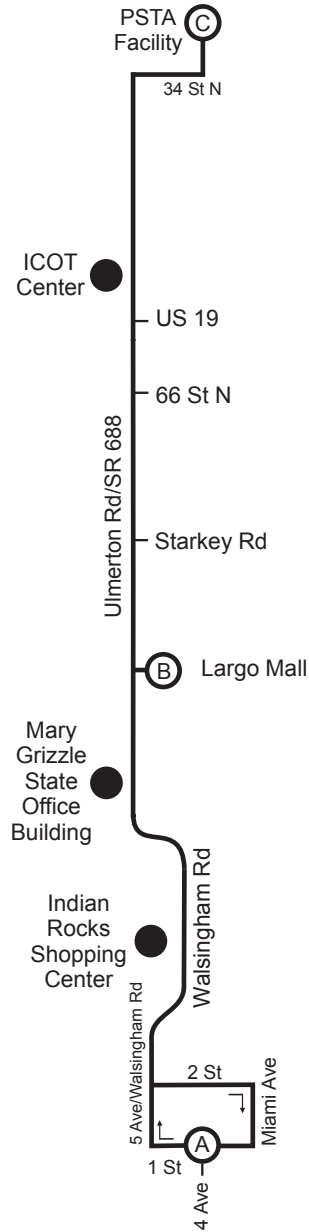

NORTH

LEGEND

- Timepoint; see scheduled times. Board at bus stop signs located frequently along the route.
 - Landmark
- Note: Map not to scale

Route 59

INDIAN ROCKS BEACH TO PSTA FACILITY VIA 34 ST N

MONDAY - FRIDAY

SATURDAY

(A) Indian Rocks Beach	(B) Largo Mall	(C) PSTA Facility 34 St N	(C) PSTA Facility 34 St N	(B) Largo Mall	(A) Indian Rocks Beach
5:40 AM	6:00	6:30	6:35	7:00	7:20
6:40	7:00	7:30	7:35	8:10	8:30
7:40	8:00	8:30	8:35	9:10	9:30
8:40	9:00	9:30	9:35	10:10	10:30
9:40	10:00	10:30	10:35	11:10	11:30
10:40	11:00	11:30	11:35	12:10	12:30
11:40	12:00	12:30	12:35	1:10	1:30
12:40 PM	1:00	1:30	1:35	2:10	2:30
1:40	2:00	2:30	2:35	3:10	3:30
2:40	3:00	3:30	3:35	4:10	4:30
3:40	4:00	4:30	4:35	5:10	5:30
4:40	5:00	5:30	5:35	6:10	6:30
5:40	6:00	6:30	6:35	7:10	7:30
6:40	7:00	7:30	7:35	8:05	8:25
7:40	8:00	8:25	8:35	9:05	9:20
8:40	8:55	9:15	—	—	—
9:25	9:40	10:00	—	—	—