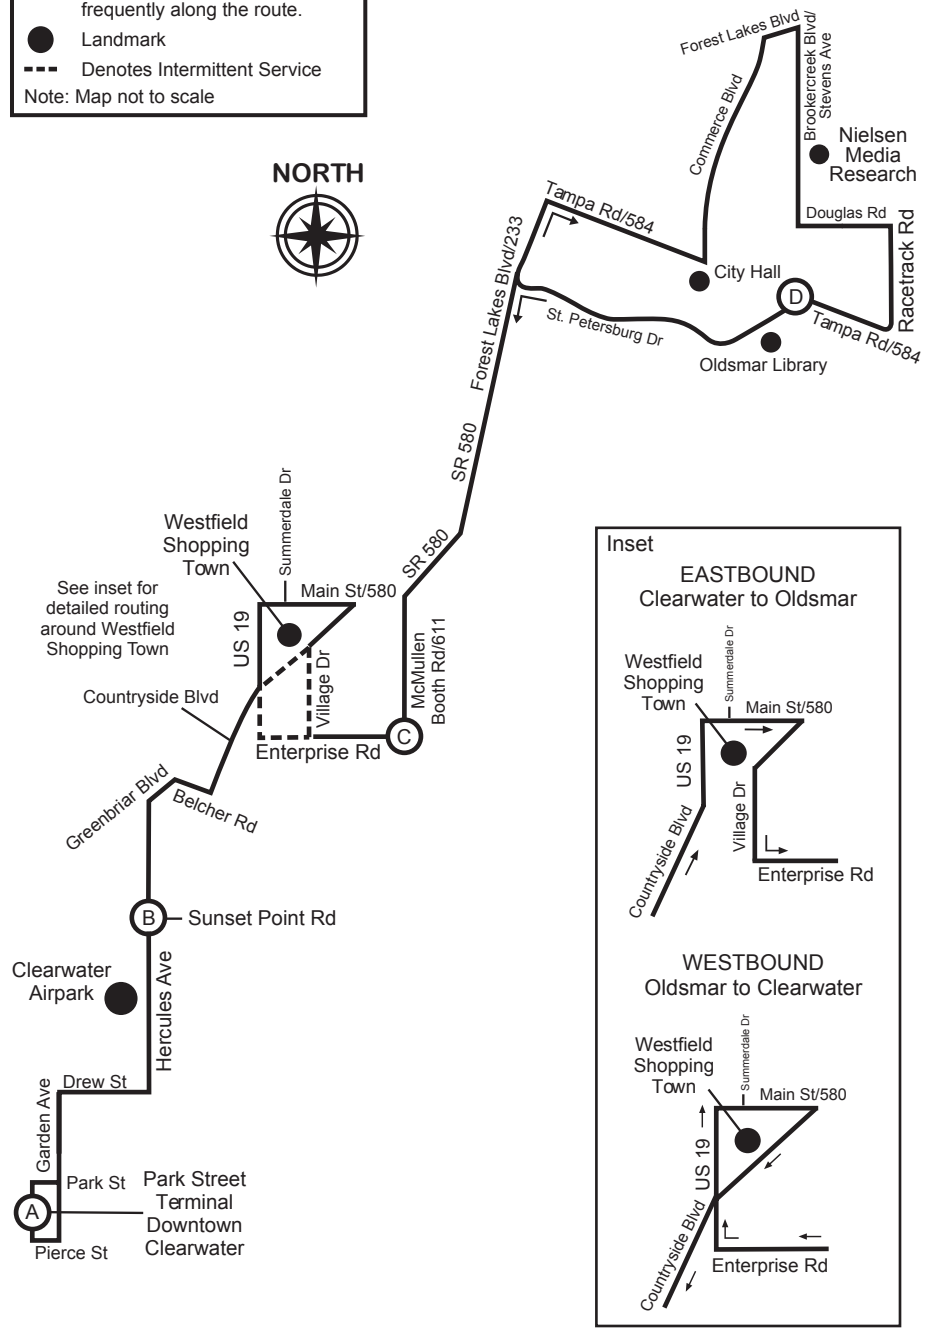

LEGEND

- Timepoint; see scheduled times. Board at bus stop signs located frequently along the route.
- Landmark
- Denotes Intermittent Service

Note: Map not to scale

Route 67

PARK STREET TERMINAL TO TAMPA RD & ST. PETERSBURG DR
MONDAY - FRIDAY
 (No Saturday, Sunday/Holiday Service)

| (A) | (B) | (C) | (D) |
|----------------------|--------------------------------|-----------------------------------|-------------------------------------|
| Park Street Terminal | Hercules Ave & Sunset Point Rd | McMullen Booth Rd & Enterprise Rd | Arrive Tampa Rd & St. Petersburg Dr |
| 6:00 AM | 6:14 | 6:31 | 7:00 |
| 7:00 | 7:16 | 7:33 | 8:00 |
| 8:00 | 8:17 | 8:34 | 9:00 |
| 9:00 | 9:15 | 9:32 | 10:00 |
| 10:00 | 10:15 | 10:32 | 11:00 |
| 11:00 | 11:15 | 11:32 | 12:00 |
| 12:00 PM | 12:15 | 12:32 | 1:00 |
| 1:00 | 1:16 | 1:34 | 2:00 |
| 2:00 | 2:16 | 2:34 | 3:00 |
| 3:00 | 3:18 | 3:37 | 4:05 |
| 4:00 | 4:18 | 4:37 | 5:05 |
| 5:05 | 5:23 | 5:42 | 6:10 |
| 6:00 | 6:15 | 6:30 | 6:50 |

SATURDAY
 (No Sunday/Holiday Service)

| (D) | (C) | (B) | (A) |
|-------------------------------------|-----------------------------------|--------------------------------|----------------------|
| Depart Tampa Rd & St. Petersburg Dr | McMullen Booth Rd & Enterprise Rd | Hercules Ave & Sunset Point Rd | Park Street Terminal |
| 7:00 AM | 7:09 | 7:24 | 7:45 |
| 8:00 | 8:09 | 8:26 | 8:45 |
| 9:00 | 9:10 | 9:27 | 9:45 |
| 10:00 | 10:10 | 10:27 | 10:45 |
| 11:00 | 11:10 | 11:28 | 11:45 |
| 12:00 PM | 12:10 | 12:29 | 12:45 |
| 1:00 | 1:10 | 1:29 | 1:45 |
| 2:00 | 2:10 | 2:29 | 2:45 |
| 3:00 | 3:10 | 3:29 | 3:45 |
| 4:00 | 4:10 | 4:29 | 4:45 |
| 5:00 | 5:10 | 5:29 | 5:45 |
| 6:00 | 6:10 | 6:27 | 6:45 |
| - | - | - | - |