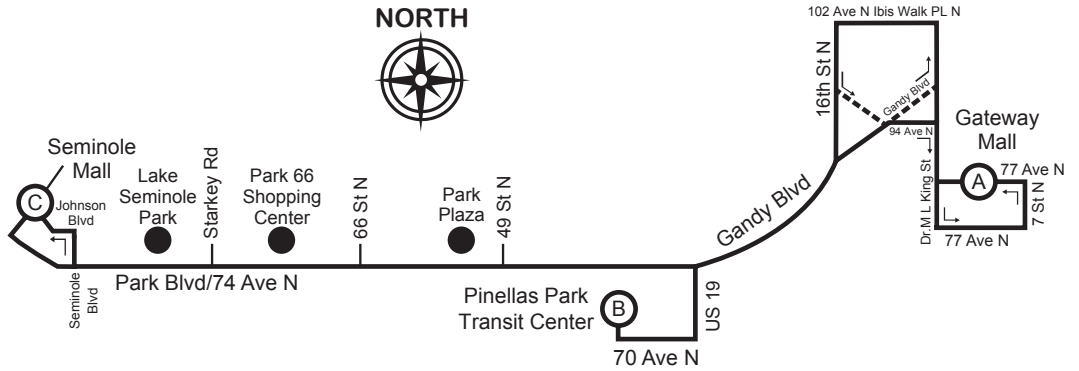

NORTH

**LEGEND**

- Timepoint; see scheduled times.  
Board at bus stop signs located frequently along the route.
  - Landmark
  - Denotes Intermittent Service
- Note: Map not to scale

# Route 74

**SEMINOLE MALL TO GATEWAY MALL**  
MONDAY - FRIDAY

# Route 74

**GATEWAY MALL TO SEMINOLE MALL**  
MONDAY - FRIDAY

(C) Seminole Mall	(B) Pinellas Park Transit Center	(A) Gateway Mall	(A) Gateway Mall	(B) Pinellas Park Transit Center	(C) Seminole Mall
—	—	—	5:15	5:35	6:05
—	—	—	5:35	6:00	6:30
5:45 AM	6:15	6:40	6:45	7:10	7:40
6:10	6:40	7:05	7:10	7:35	8:05
6:35	7:05	7:30	7:35	8:00	8:30
7:00	7:30	7:55	8:00	8:25	8:55
7:25	7:55	8:20	8:25	8:50	9:20
7:50	8:20	8:45	8:50	9:15	9:45
8:15	8:45	9:10	9:15	9:40	10:10
8:40	9:10	9:35	9:40	10:05	10:35
9:05	9:35	10:00	10:05	10:30	11:00
9:30	10:00	10:25	10:30	10:55	11:25
9:55	10:25	10:50	10:55	11:20	11:50
10:20	10:50	11:15	11:20	11:45	12:15
10:45	11:15	11:40	11:45	12:10	12:40
11:10	11:40	12:05	12:10	12:35	1:05
11:35	12:05	12:30	12:35	1:00	1:30
12:00 PM	12:30	12:55	1:00	1:25	1:55
12:25	12:55	1:20	1:25	1:50	2:20
12:50	1:20	1:45	1:50	2:15	2:45
1:15	1:45	2:10	2:15	2:40	3:10
1:40	2:10	2:35	2:40	3:05	3:35
2:05	2:35	3:00	3:05	3:30	4:00
2:30	3:00	3:25	3:30	3:55	4:25
2:55	3:25	3:50	3:55	4:20	4:50
3:20	3:50	4:15	4:20	4:45	5:15
3:45	4:15	4:40	4:45	5:10	5:40
4:10	4:40	5:05	5:10	5:35	6:05
4:35	5:05	5:30	5:35	6:00	6:30
5:00	5:30	5:55	6:00	6:25	6:55
5:25	5:55	6:20	6:25	6:50	7:20
5:50	6:20	6:45	6:50	7:15	7:45
6:15	6:45	7:10	7:15	7:40	8:10
6:40	7:10	7:35	7:40	8:05	8:35
7:05	7:35	8:00	8:05	8:30	8:55
7:30	8:00	8:20	8:30	8:50	9:15
7:55	8:25	8:45	—	—	—
8:20	8:45	9:05	—	—	—

SUNDAY AND HOLIDAYS

Ⓐ Gateway Mall	Ⓑ Pinellas Park Transit Center	Ⓒ Seminole Mall
8:55	9:15	9:45
10:00	10:20	10:50
11:00	11:20	11:50
12:00	12:20	12:50
1:00	1:20	1:50
2:00	2:20	2:50
3:00	3:20	3:50
4:00	4:20	4:50
5:00	5:20	5:50
6:00	6:20	6:50
—	—	—