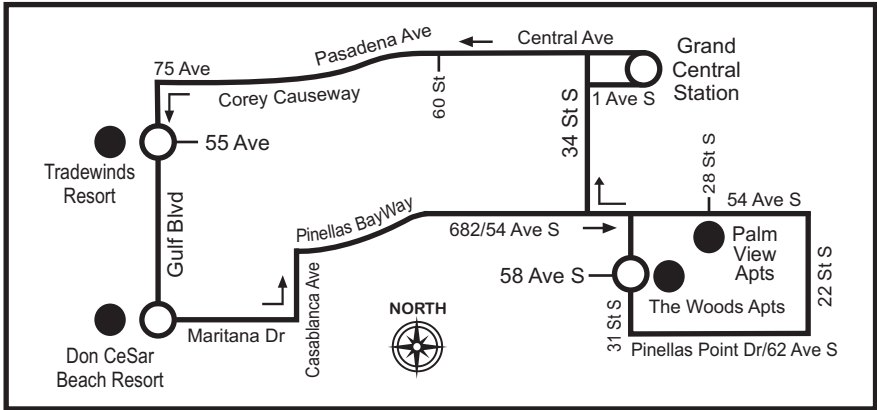

## GRAND CENTRAL STATION TO ST. PETE BEACH TO GRAND CENTRAL STATION

Serving: Grand Central Station, Palm View Apartments, The Woods Apartments, Don CeSar Beach Resort, Tradewinds Resort, St. Pete Beach, Grand Central Station

MONDAY - SUNDAY

Grand Central Station	31 St S & 58 Ave S	Gulf Blvd & Maritana Dr	Gulf Blvd & 55 Ave	Grand Central Station
7:05 AM	7:25	7:35	7:40	8:05

## GRAND CENTRAL STATION TO ST. PETE BEACH VIA PINELLAS BAYWAY

Serving: Grand Central Station, Palm View Apartments, The Woods Apartments, Don CeSar Beach Resort, Tradewinds Resort, St. Pete Beach

MONDAY - SUNDAY

Grand Central Station	31 St S & 58 Ave S	Gulf Blvd & Maritana Dr	Gulf Blvd & 55 Ave	Gulf Blvd & 55 Ave	Gulf Blvd & Maritana Dr	31 St S & 58 Ave S	Grand Central Station
8:20 AM	8:40	8:50	8:55	9:00	9:05	9:20	9:35