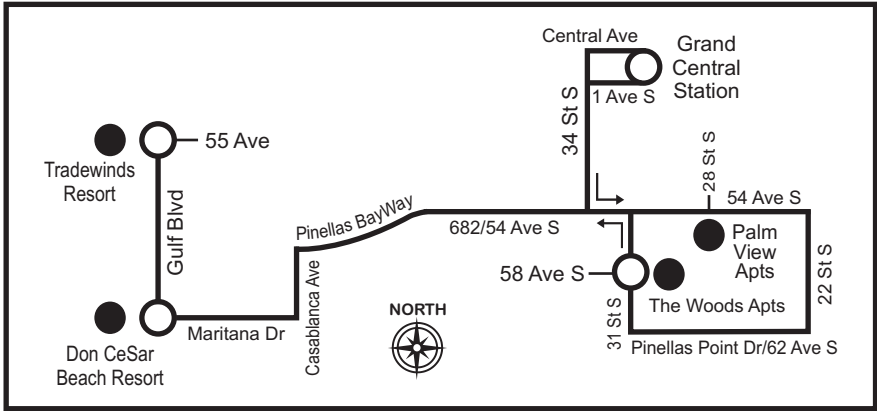

# Route 90 COMMUTER SERVICE

## GRAND CENTRAL STATION TO ST. PETE BEACH TO GRAND CENTRAL STATION

Serving: Grand Central Station, Palm View Apartments, The Woods Apartments, Don CeSar Beach Resort, Tradewinds Resort, St. Pete Beach, Grand Central Station

MONDAY - SUNDAY

Grand Central Station	31 St S & 58 Ave S	Gulf Blvd & Maritana Dr	Gulf Blvd & 55 Ave	Grand Central Station
7:05 AM	7:25	7:35	7:40	8:05

MONDAY - FRIDAY

Grand Central Station	Gulf Blvd & 55 Ave	Gulf Blvd & Maritana Dr	31 St S & 58 Ave S	Grand Central Station
4:00 PM	4:20	4:25	4:40	5:00
5:10	5:30	5:35	5:50	6:10

**LEGEND:**  
 ○ : Timepoint; see scheduled times. Board at bus stop signs located frequently throughout route.  
 ● : Landmark