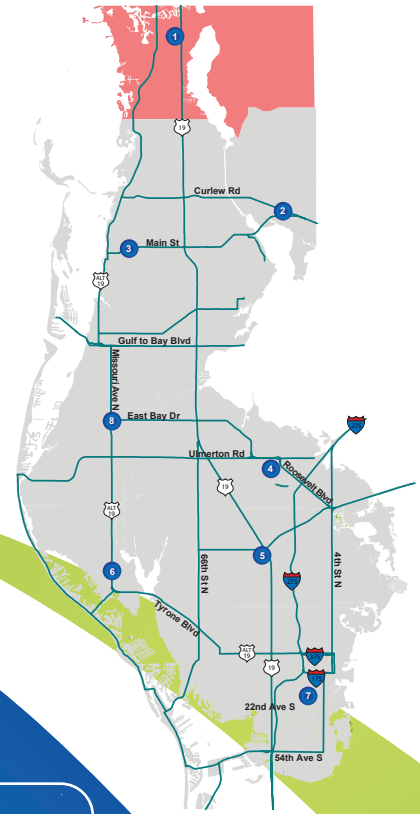

TARPON SPRINGS

ZONE 1

Legend:

- Direct Connect Stop
- Landmark
- Jolley Trolley
- Bus Routes

For all DirectConnect Zones visit PSTA.net/DirectConnect