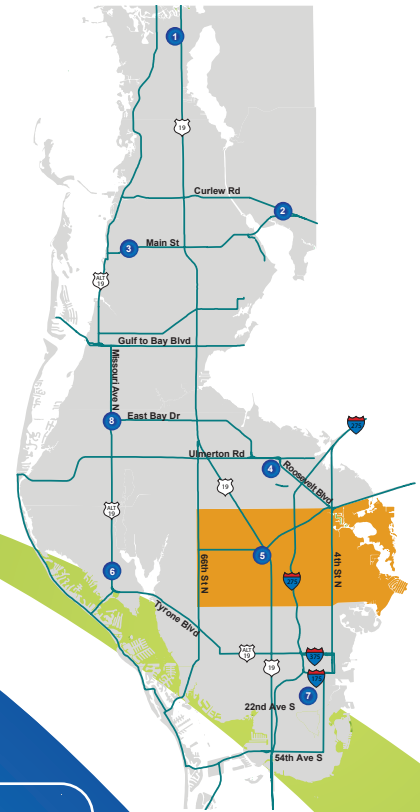

## ZONE 5

**Legend:**

-  - Direct Connect Stop
-  - Landmark
-  - Bus Routes

For all DirectConnect Zones visit [PSTA.net/DirectConnect](http://PSTA.net/DirectConnect)