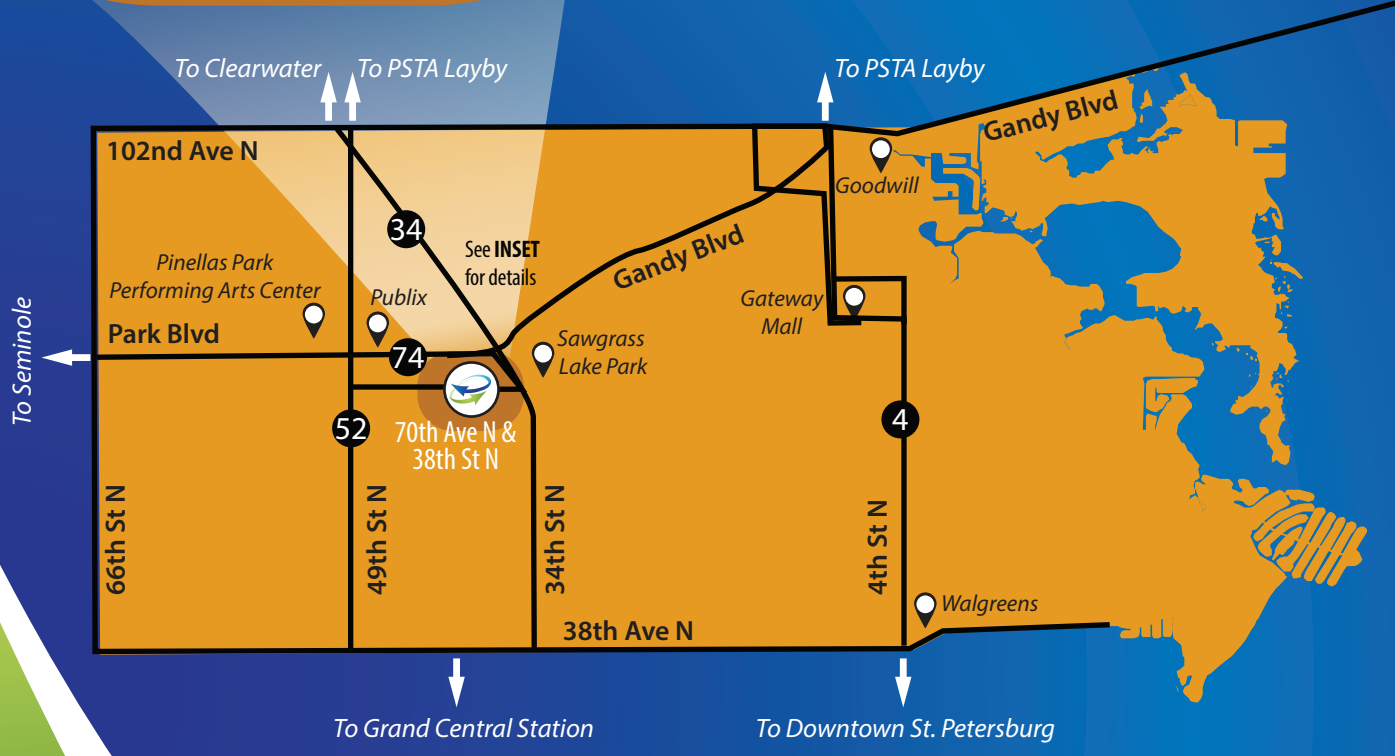

# Pinellas Park

## ZONE 5

**Legend:**

-  - Direct Connect Stop
-  - Landmark
-  - Bus Routes

For all DirectConnect Zones visit [PSTA.net/DirectConnect](http://PSTA.net/DirectConnect)