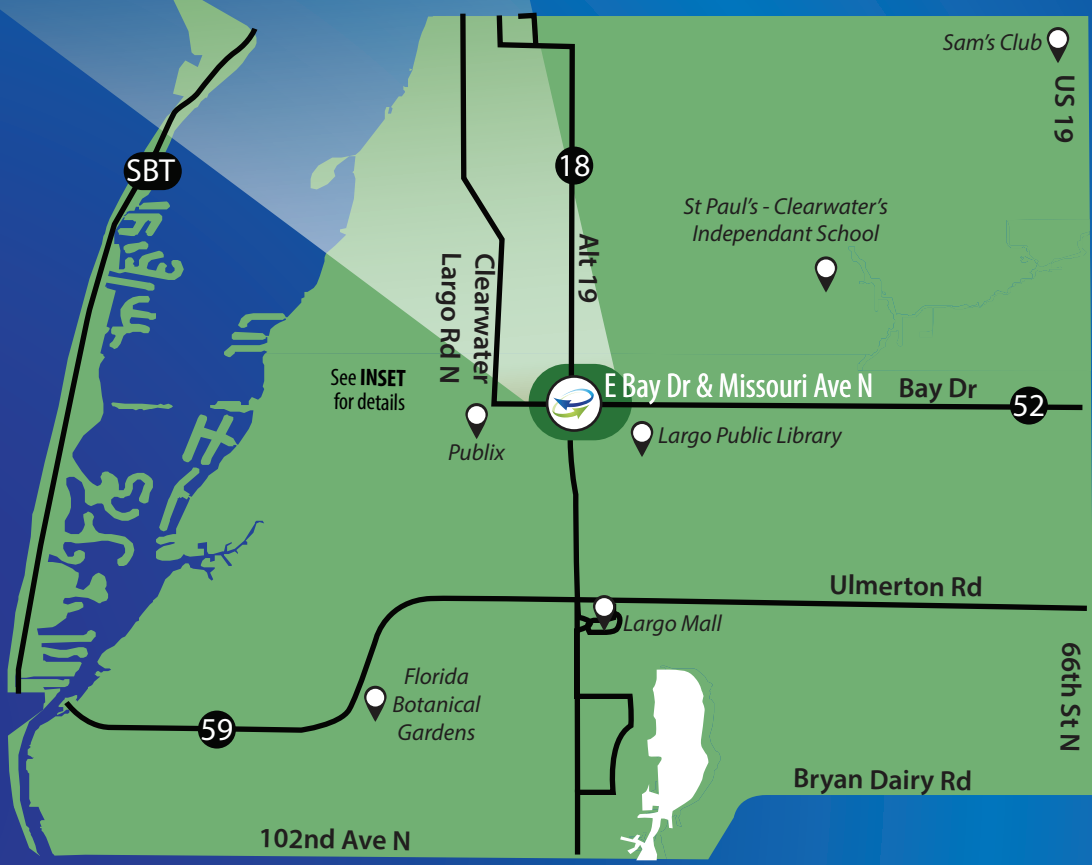

LARGO

ZONE 8

Legend:

- Direct Connect Stop
- Landmark
- Bus Routes

For all DirectConnect Zones visit PSTA.net/DirectConnect