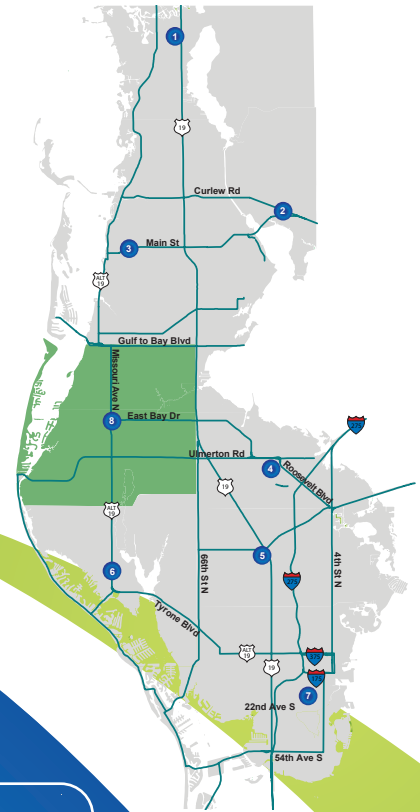

LARGO

ZONE 8

Legend:

- Direct Connect Stop
- Landmark
- Bus Routes

For all DirectConnect Zones visit PSTA.net/DirectConnect