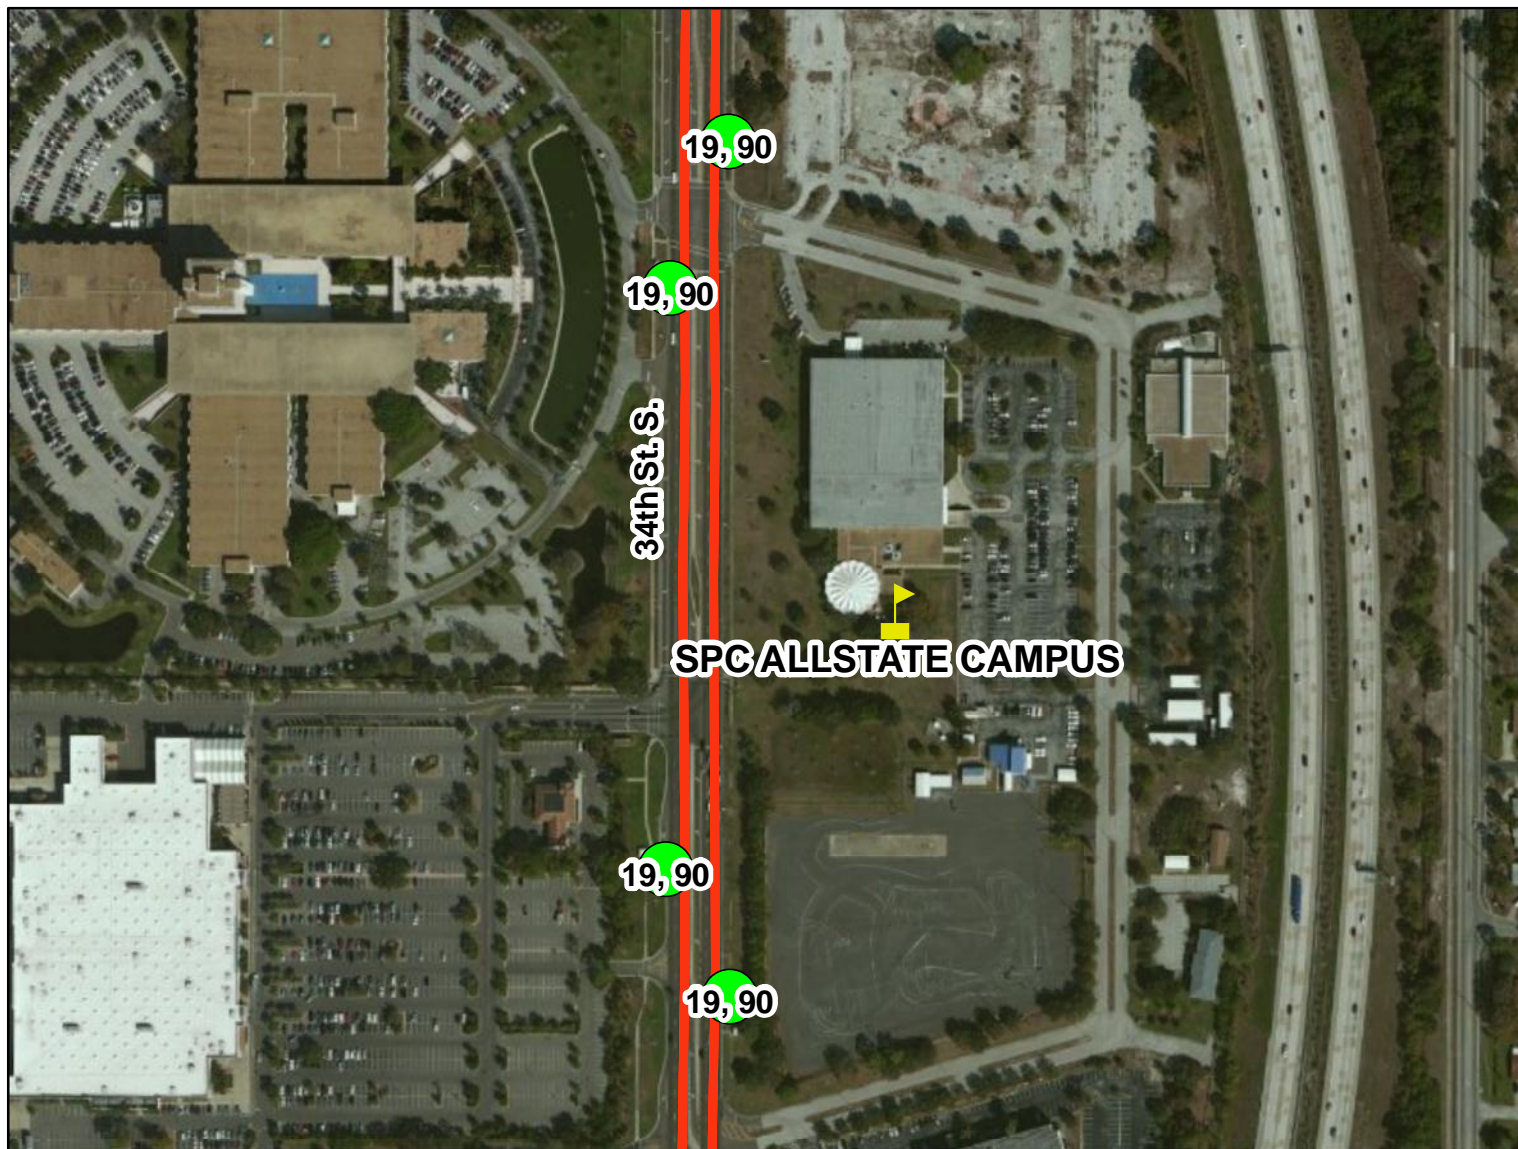

SPC Allstate Campus Nearest Bus Stops

Served by Routes 19 and 90

-  Bus Stop (Route # Shown)
-  SPC Campus
-  Bus Route

www.PSTA.net
InfoLine (727) 540-1900
Draft: September 2014

N

0 0.1 Miles