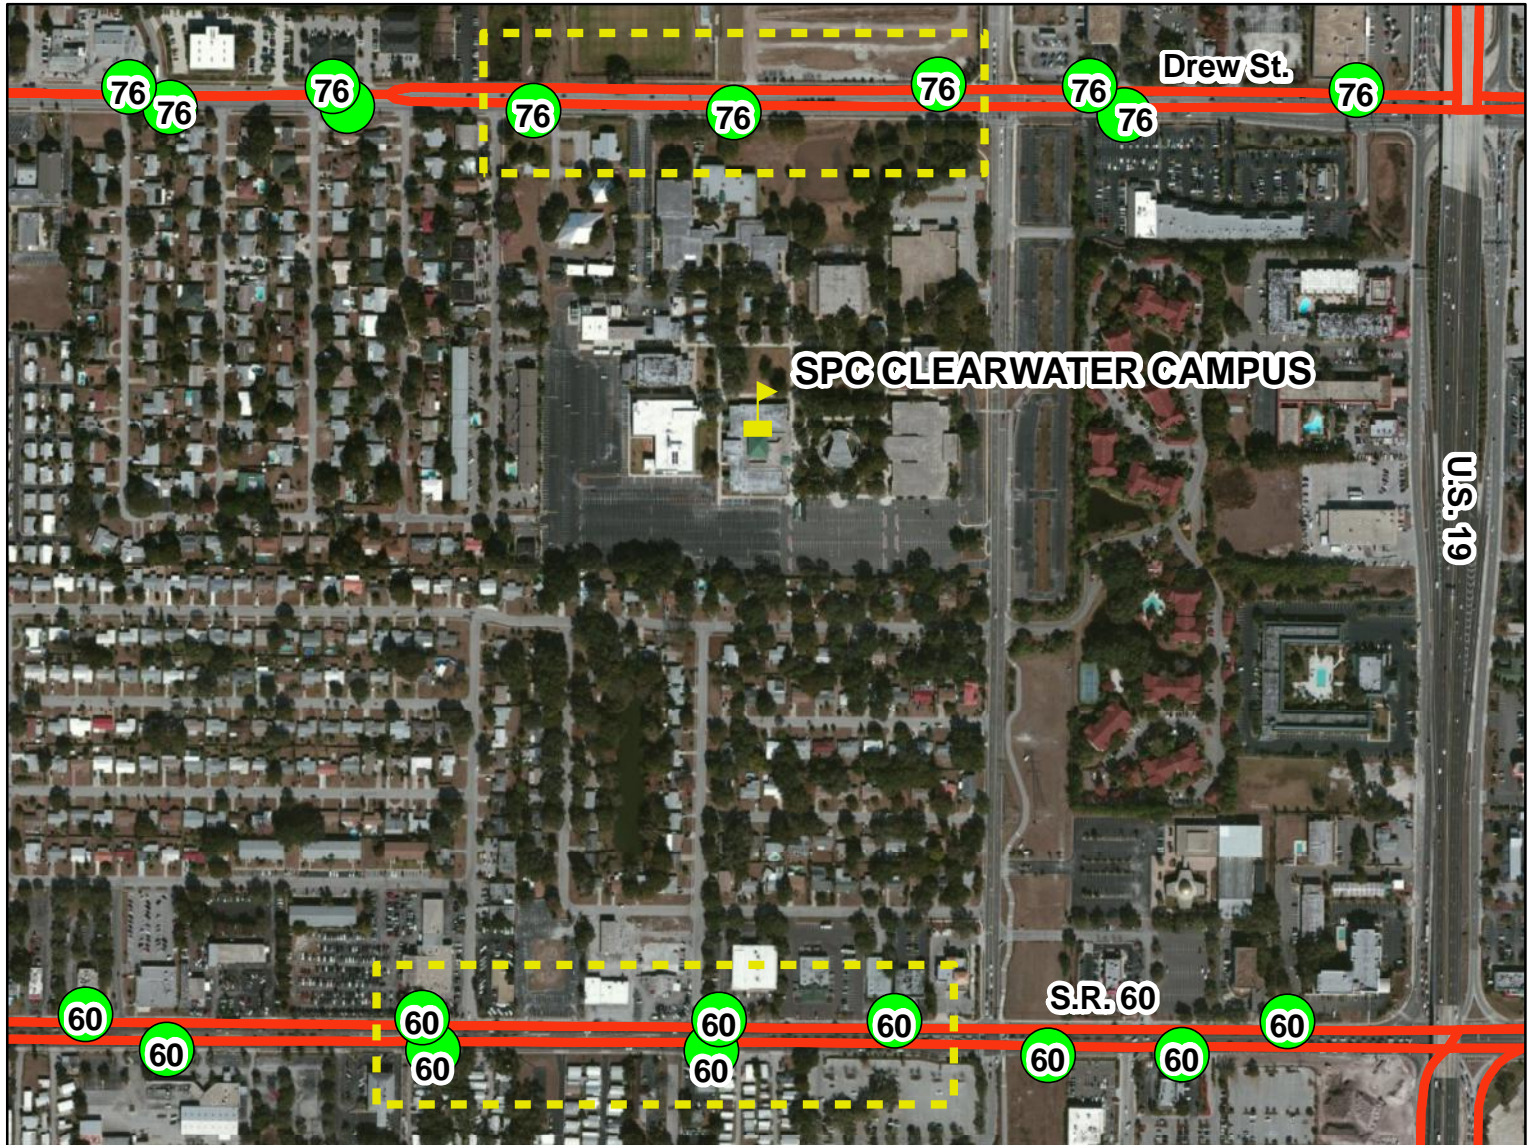

SPC Clearwater Campus Nearest Bus Stops

Served by Routes 60 and 76 (Nearest stops outlined)

- Bus Stop (Route # Shown)
- SPC Campus
- Bus Route

www.PSTA.net
InfoLine (727) 540-1900
Draft: September 2014