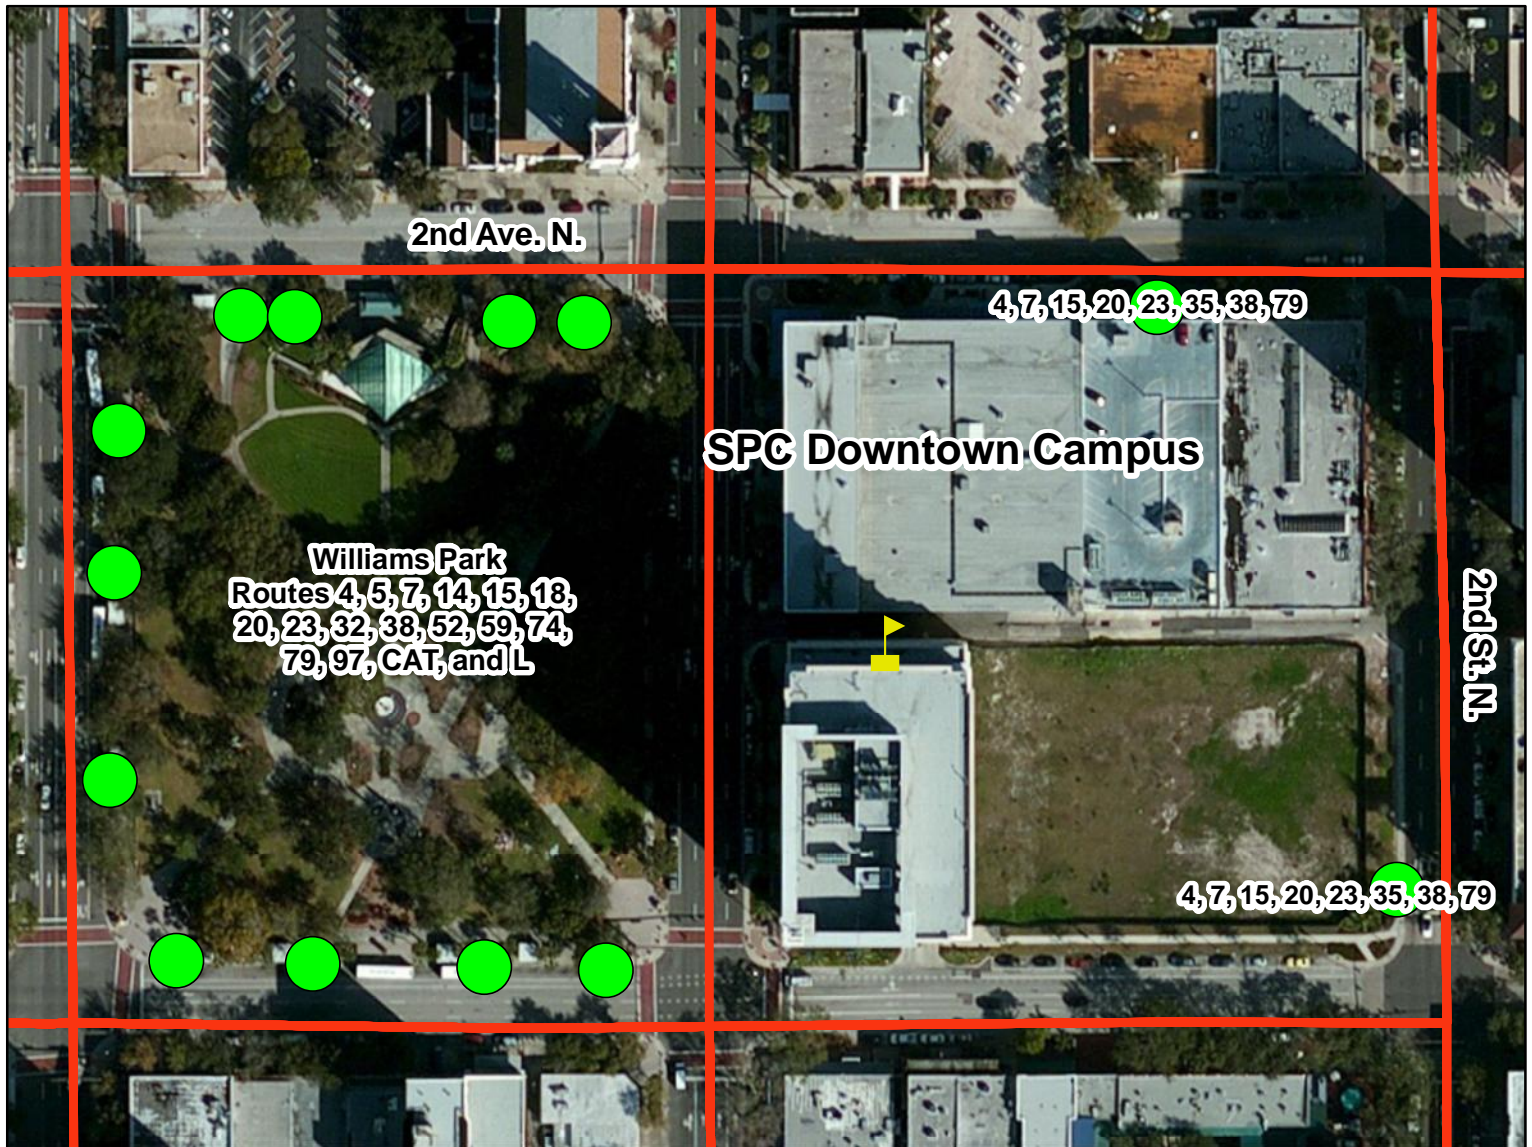

## SPC Downtown Campus Nearest Bus Stops

Served by Routes 4, 5, 7, 14, 15, 18, 20, 23, 32, 35, 38, 52, 59, 74, 79, 97, Central Avenue Trolley, and Looper

-  Bus Stop (Route # Shown)
-  SPC Campus
-  Bus Route