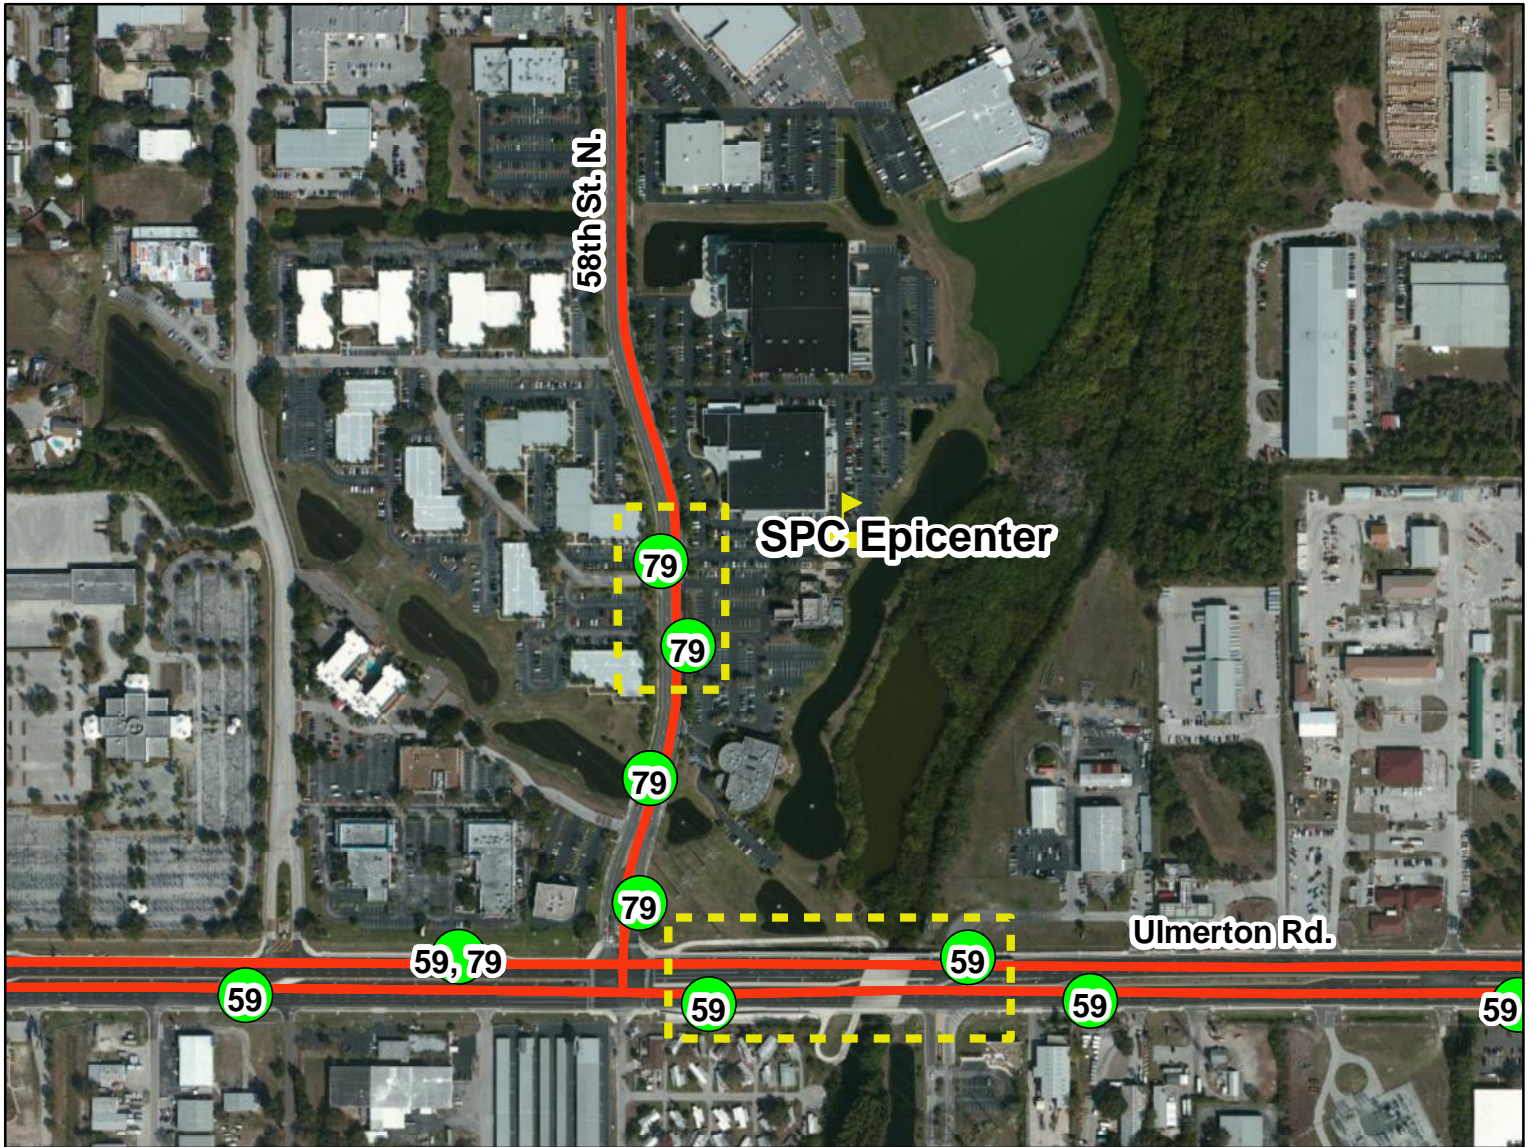

SPC Epicenter Nearest Bus Stops

St. Petersburg College

Served by Routes 59 and 79 (Nearest stops outlined)

-  Bus Stop (Route # Shown)
-  SPC Campus
-  Bus Route

www.PSTA.net
InfoLine (727) 540-1900
Draft: September 2014