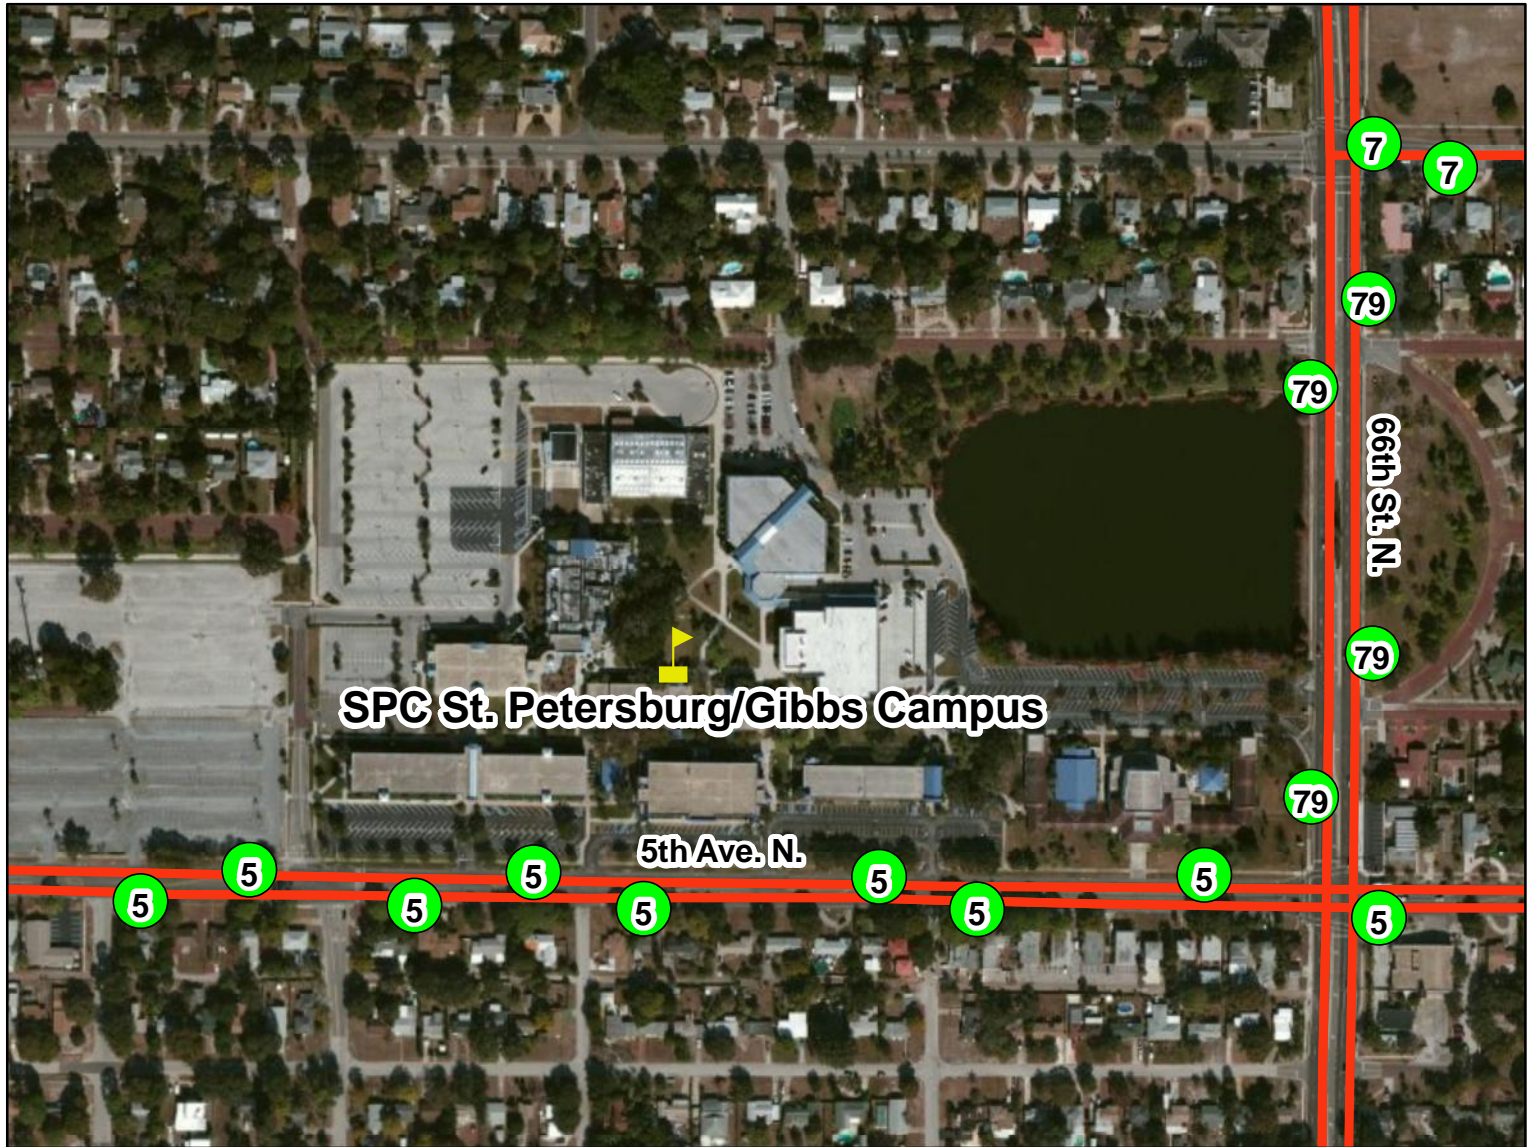

# SPC St. Petersburg/Gibbs Campus Nearest Bus Stops

Served by Routes 5, 7, and 79

-  Bus Stop (Route # Shown)
-  SPC Campus
-  Bus Route

[www.PSTA.net](http://www.PSTA.net)  
InfoLine (727) 540-1900  
Draft: September 2014

N

0 0.1 Miles