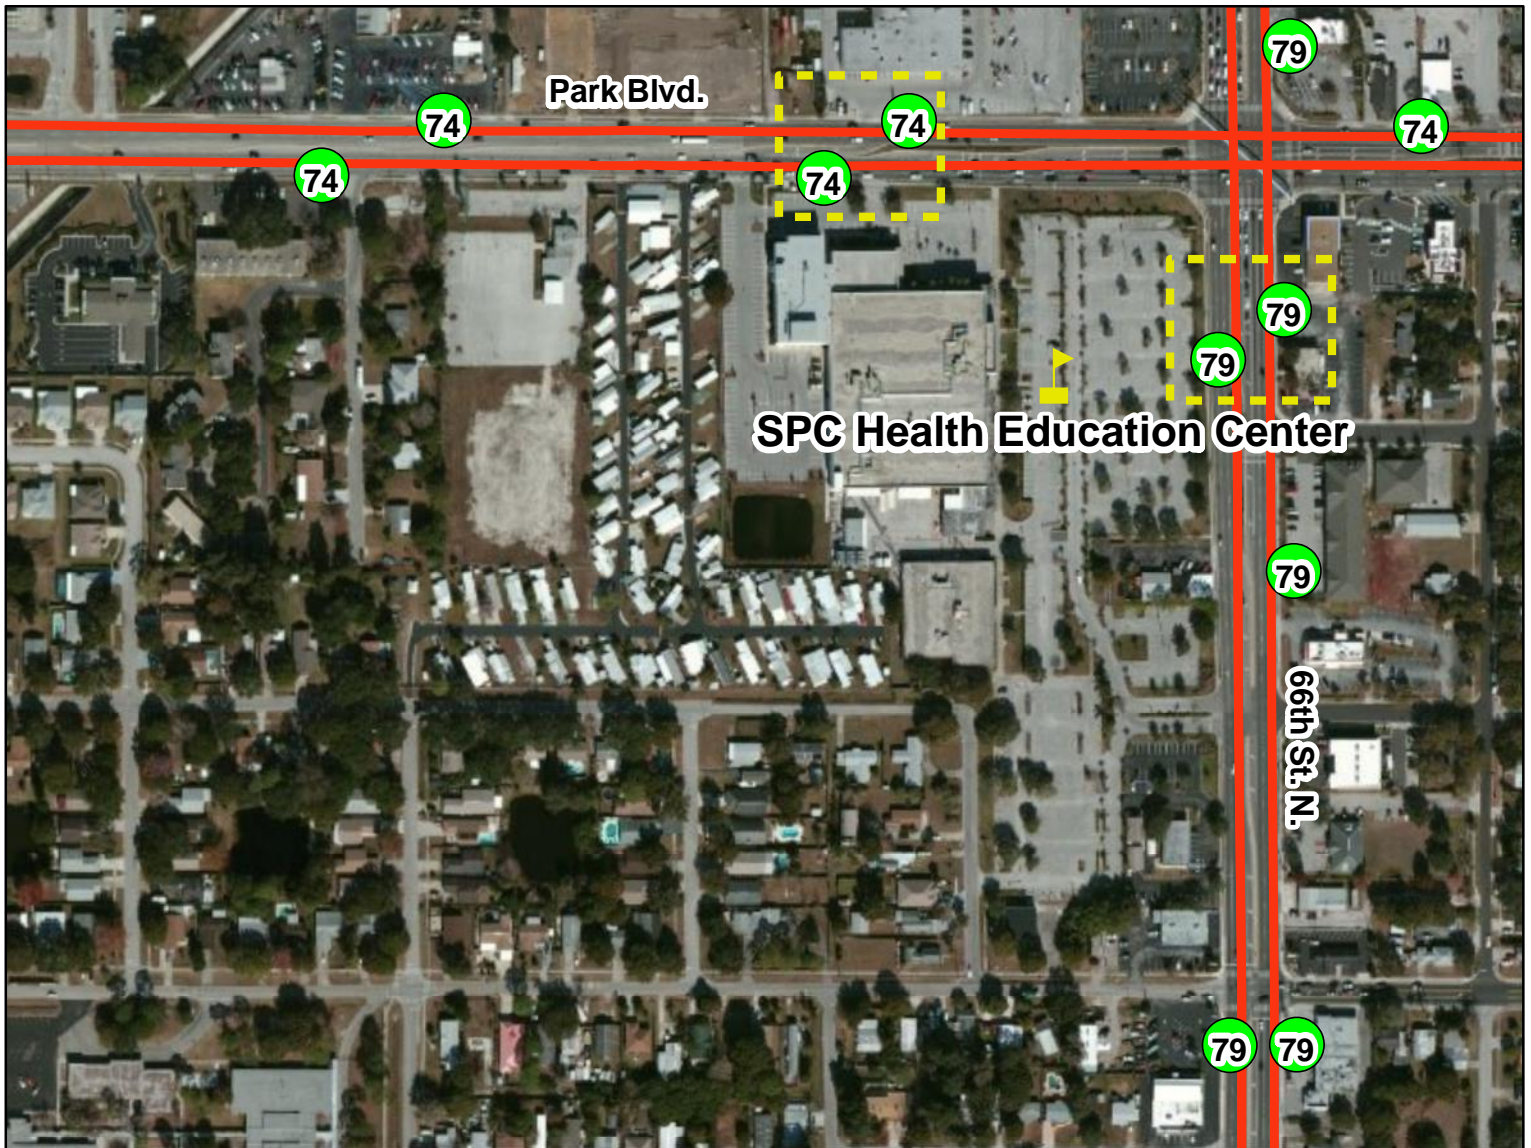

# SPC Health Education Center Nearest Bus Stops

Served by Routes 74 and 79 (Nearest stops outlined)

-  Bus Stop (Route # Shown)
-  SPC Campus
-  Bus Route

[www.PSTA.net](http://www.PSTA.net)  
InfoLine (727) 540-1900  
Draft: September 2014