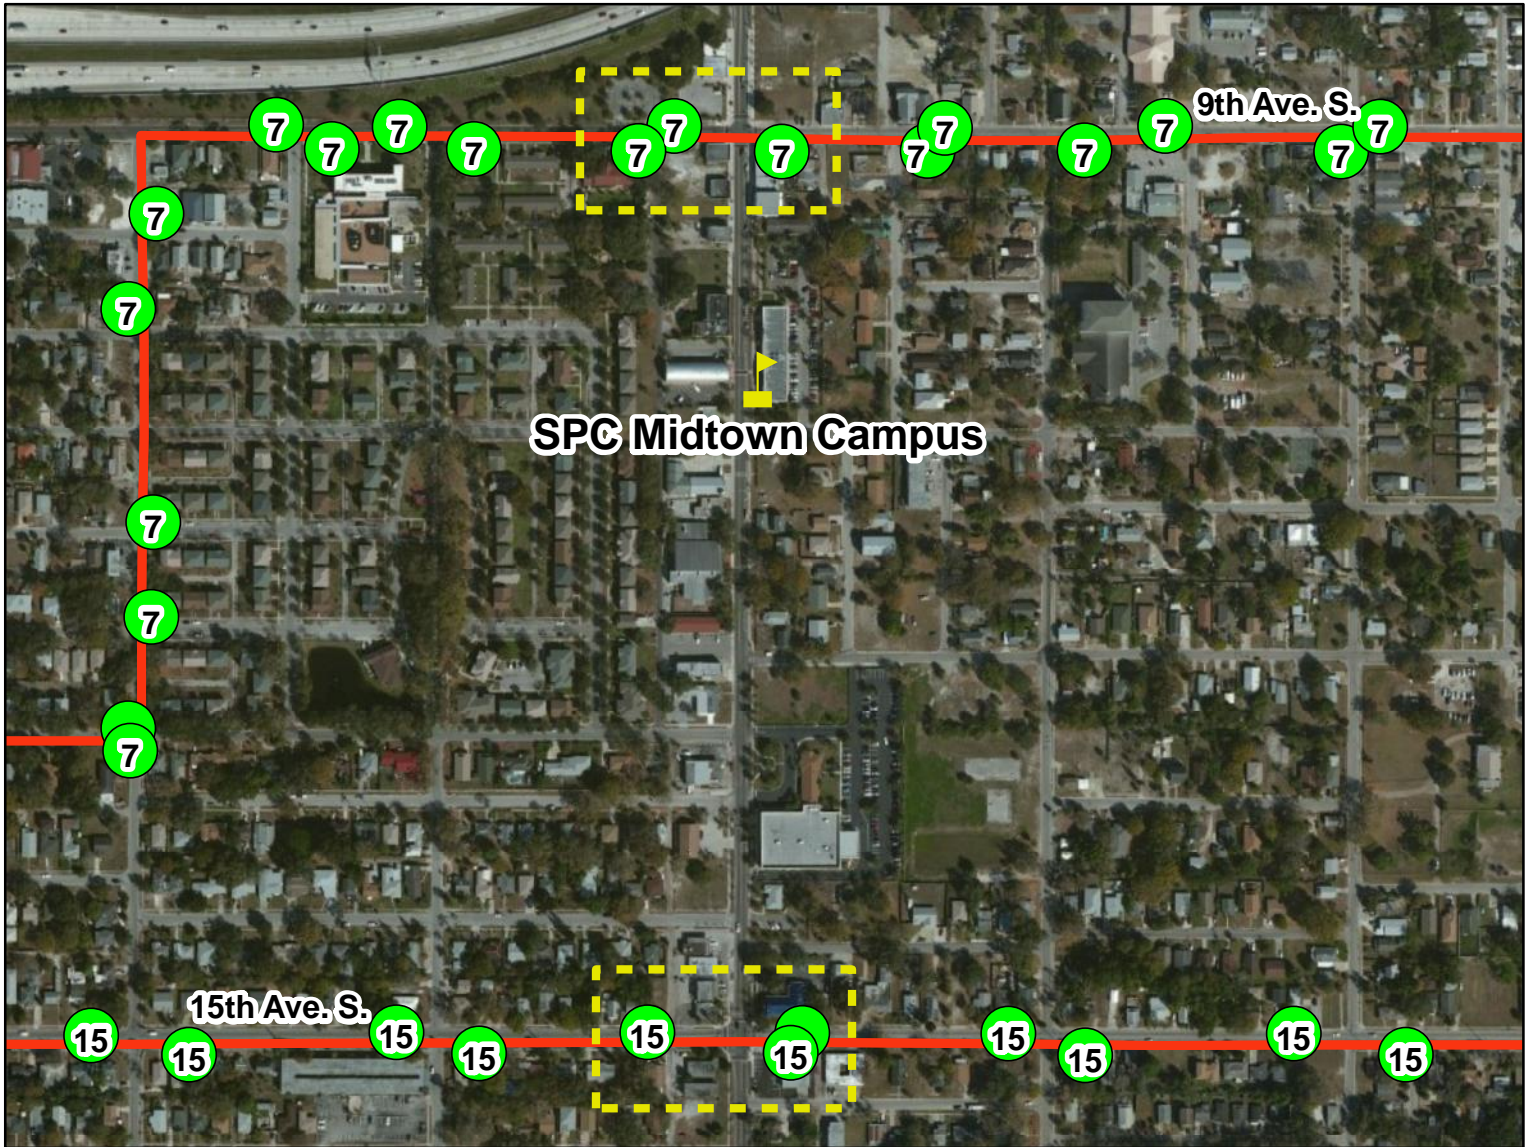

SPC Midtown Campus Nearest Bus Stops

Served by Routes 7 and 15 (Nearest stops outlined)

-  Bus Stop (Route # Shown)
-  SPC Campus
-  Bus Route

www.PSTA.net
InfoLine (727) 540-1900
Draft: September 2014

N

0 0.1 Miles