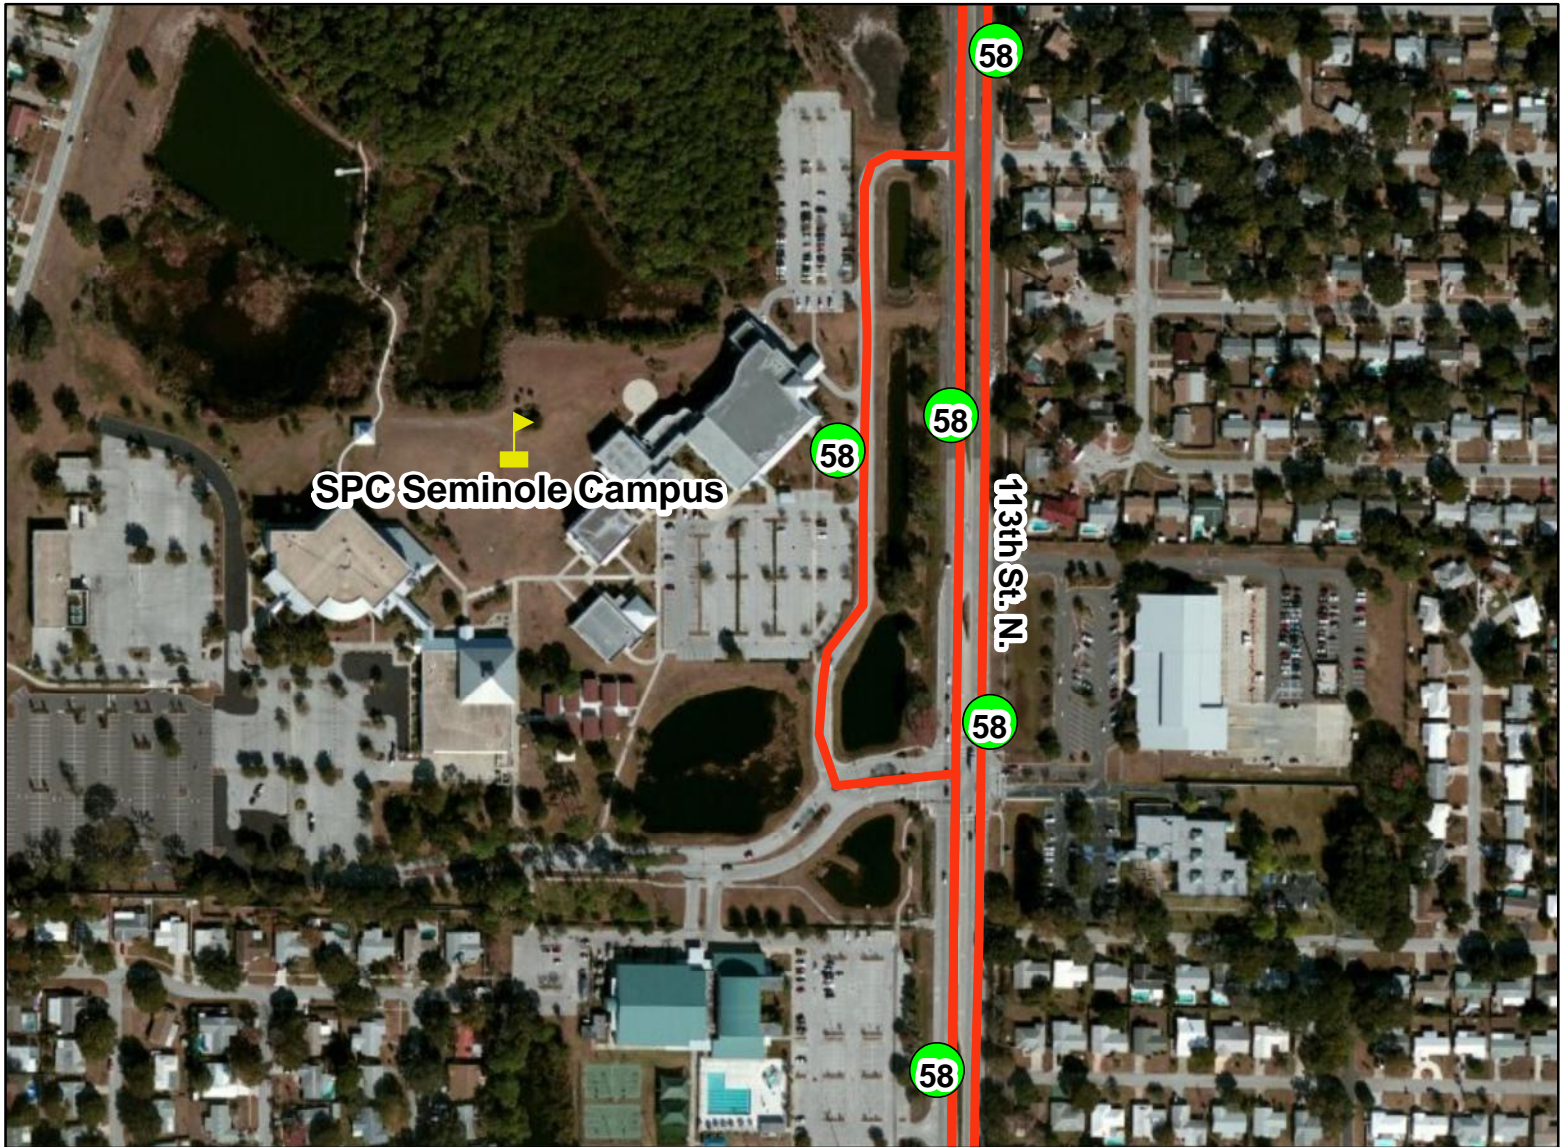

SPC Seminole Campus Nearest Bus Stops

Served by Route 58

-  Bus Stop (Route # Shown)
-  SPC Campus
-  Bus Route

www.PSTA.net
InfoLine (727) 540-1900
Draft: September 2014