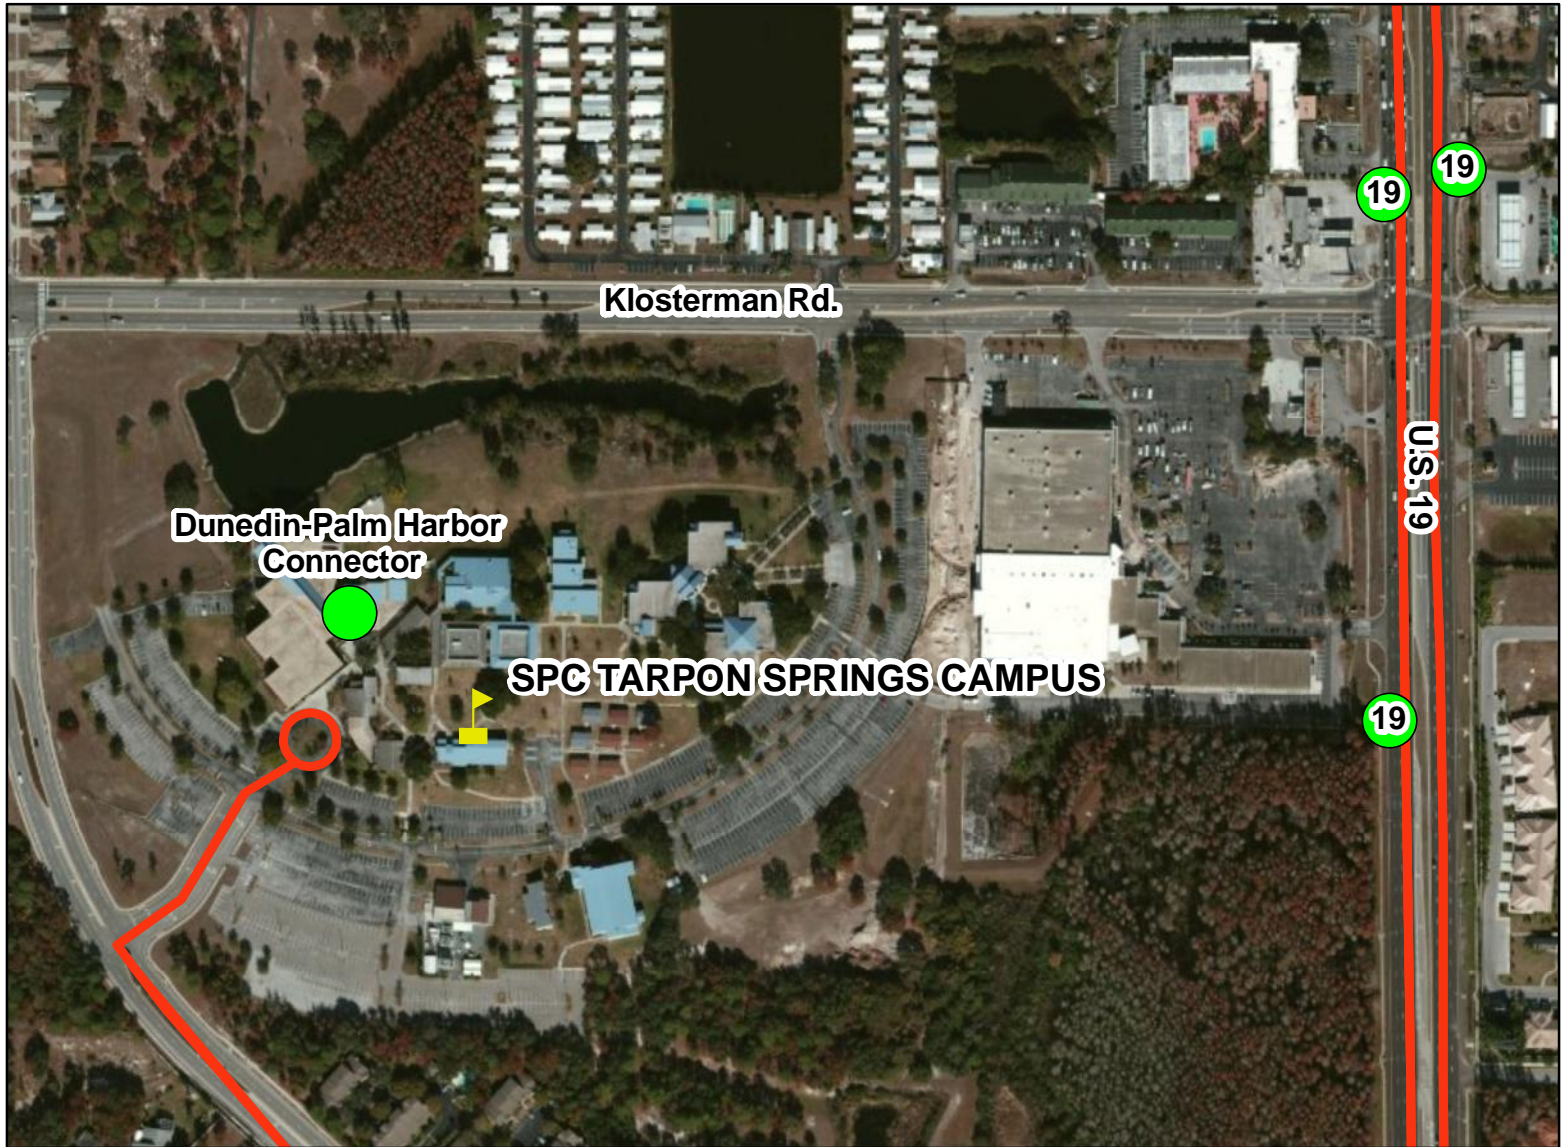

SPC Tarpon Springs Campus Nearest Bus Stops

Served by Dunedin-Palm Harbor Connector and Route 19

-  Bus Stop (Route # Shown)
-  SPC Campus
-  Bus Routes

www.PSTA.net
InfoLine (727) 540-1900
Draft: September 2014

N

0 0.1 Miles