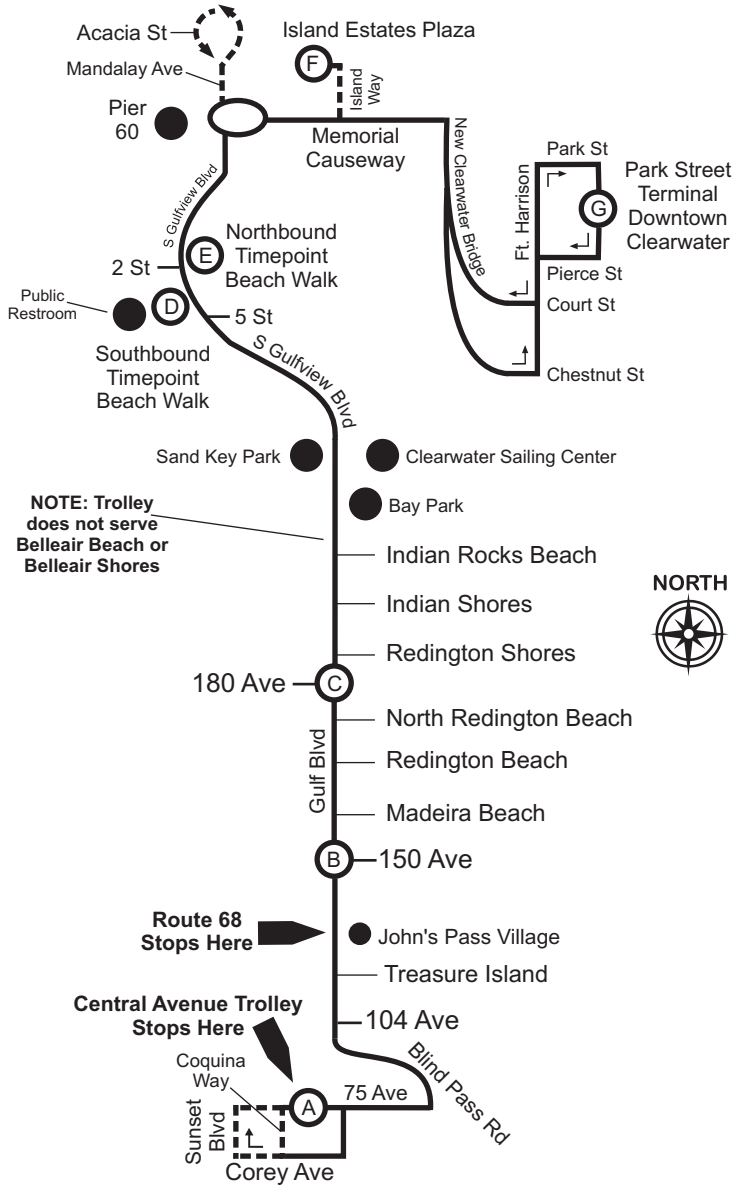

Suncoast Beach TrolleySM

ST. PETE BEACH TO DOWNTOWN CLEARWATER

MONDAY - SUNDAY AND HOLIDAYS

LEGEND

- (A)** Timepoint; see scheduled times. Board at bus stop signs located frequently along the route.
- Landmark
- Denotes Intermittent Service
- ➔ These routes meet the Trolley but are not a scheduled connection. Check individual route schedules for times.

- These trips run Friday and Saturday ONLY
 % - This trip runs Monday through Friday ONLY
 & - This trip runs Monday through Saturday ONLY
 X - Serves Mandalay Ave & Acacia St these trips
 ♿ - Wheelchair Service Provided On All Trips
 NOTE: Trolley does not serve Belleair Beach or Belleair Shores.
 TIMES SHOWN ARE SCHEDULED BUT MAY VARY DUE TO TRAFFIC CONDITIONS, WEATHER OR UNFORESEEN EVENTS.
 Effective 10-7-12