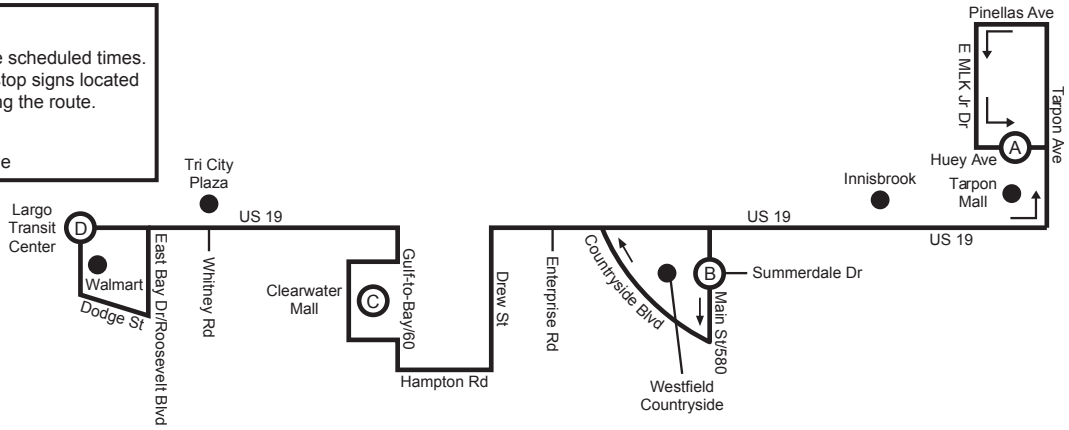

LEGEND

- Timepoint; see scheduled times.
Board at bus stop signs located frequently along the route.
 - Landmark
- Note: Map not to scale

Route 19

TARPON SPRINGS TO LARGO TRANSIT CENTER

MONDAY - FRIDAY

(A) Huey Ave & Tarpon Ave	(B) Main St & Summerdale Dr	(C) Clearwater Mall	(D) Largo Transit Center
5:25 AM	5:50	6:05	6:25
5:55	6:20	6:35	7:00
6:35	7:05	7:25	7:50
7:00	7:30	7:50	8:15
7:25	7:55	8:15	8:40
8:00	8:30	8:50	9:15
8:35	9:05	9:25	9:50
9:20	9:50	10:10	10:35
9:55	10:25	10:45	11:10
10:30	11:00	11:20	11:45
11:05	11:35	11:55	12:20
11:40	12:10	12:30	12:55
12:15 PM	12:45	1:05	1:30
12:50	1:20	1:40	2:05
1:25	1:55	2:15	2:40
2:00	2:30	2:50	3:15
2:35	3:05	3:25	3:50
3:10	3:40	4:00	4:25
3:45	4:15	4:35	5:00
4:20	4:50	5:10	5:35
4:55	5:25	5:45	6:10
5:30	6:00	6:20	6:45
6:05	6:35	6:55	7:20
6:40	7:10	7:30	7:55
7:15	7:45	8:05	8:30
7:50	8:20	8:40	9:00
8:25	8:55	9:15	9:35
9:00	9:30	9:50	10:10
9:30	10:00	10:20	10:40
10:05	10:35	10:55	11:15
-	-	-	-
-	-	-	-

LARGO TRANSIT CENTER TO TARPON SPRINGS

MONDAY - FRIDAY

(D) Largo Transit Center	(C) Clearwater Mall	(B) Main St & Summerdale Dr	(A) Huey Ave & Tarpon Ave
-	-	-	-
-	-	-	-
-	-	-	-
-	-	-	-
5:50 AM	6:05	6:25	7:15
6:25	6:40	7:00	7:50
7:05	7:20	7:40	8:30
7:50	8:05	8:25	9:15
8:25	8:40	9:00	9:50
9:00	9:15	9:35	10:25
9:35	9:50	10:10	11:00
10:10	10:25	10:45	11:35
10:45	11:00	11:20	12:10
11:20	11:35	11:55	12:45
11:55	12:10	12:30	1:20
12:30 PM	12:45	1:05	1:55
1:05	1:20	1:40	2:30
1:40	1:55	2:15	3:05
2:15	2:30	2:50	3:40
2:50	3:05	3:25	4:15
3:25	3:40	4:00	4:50
4:00	4:15	4:35	5:25
4:35	4:50	5:10	6:00
5:10	5:25	5:45	6:35
5:45	6:00	6:20	7:10
6:20	6:35	6:55	7:45
6:55	7:10	7:30	8:20
7:30	7:45	8:05	8:55
8:05	8:20	8:40	9:25
8:40	8:55	9:15	10:00
9:45	10:00	10:20	11:05
10:20	10:35	10:55	11:40