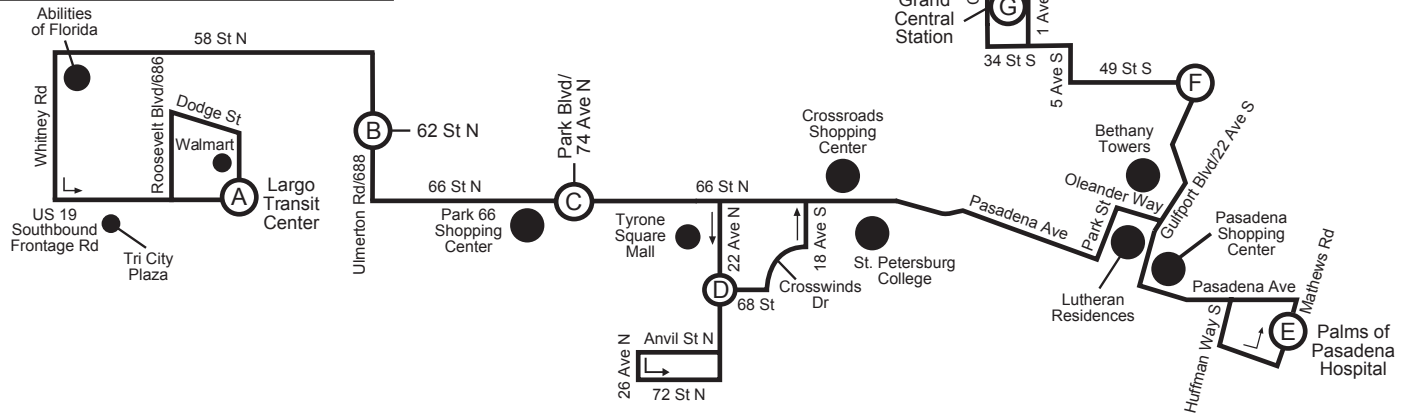

LEGEND

- Timepoint; see scheduled times.
- Board at bus stop signs located frequently along the route.
- Landmark

NOTE: Map not to scale

Route 79

LARGO TRANSIT CENTER TO DOWNTOWN ST. PETERSBURG MONDAY - FRIDAY

(A) Largo Transit Center	(B) Ulmer Rd & 62 St N	(C) 66 St N & Park Blvd	(D) 22 Ave N at Tyrone Mall	(E) Palms of Pasadena Hospital	(F) Gulfport Blvd & 49 St S	(G) Grand Central Station	(H) 5 St N & 1 Ave N
—	5:35	5:45	6:00	6:15	6:25	6:35	6:50
5:40 AM	5:55	6:05	6:25	6:40	6:50	7:05	7:20
6:15	6:30	6:45	7:05	7:20	7:30	7:45	8:00
6:45	7:00	7:15	7:35	7:50	8:00	8:15	8:30
7:10	7:25	7:40	8:00	8:15	8:25	8:40	8:55
7:40	7:55	8:10	8:30	8:45	8:55	9:10	9:25
8:25	8:40	8:55	9:15	9:30	9:40	9:55	10:10
8:55	9:10	9:25	9:45	10:00	10:10	10:25	10:40
9:30	9:45	10:00	10:20	10:35	10:45	11:00	11:15
10:15	10:30	10:45	11:05	11:20	11:30	11:45	12:00
10:45	11:00	11:15	11:35	11:50	12:00	12:15	12:30
11:10	11:25	11:40	12:00	12:15	12:25	12:40	12:55
11:40	11:55	12:10	12:30	12:45	12:55	1:10	1:25
12:25 PM	12:40	12:55	1:15	1:30	1:40	1:55	2:10
1:00	1:15	1:30	1:50	2:05	2:15	2:30	2:45
1:25	1:40	1:55	2:15	2:30	2:40	2:55	3:10
2:15	2:30	2:45	3:05	3:20	3:30	3:45	4:00
2:50	3:05	3:20	3:40	3:55	4:05	4:20	4:35
3:10	3:25	3:40	4:00	4:15	4:25	4:40	4:55
3:45	4:00	4:15	4:35	4:50	5:00	5:15	5:30
4:30	4:45	5:00	5:20	5:35	5:45	6:00	6:15
5:00	5:15	5:30	5:50	6:05	6:15	6:30	6:45
5:25	5:40	5:55	6:15	6:30	6:40	6:55	7:10
6:10	6:25	6:40	7:00	7:15	7:25	7:35	7:50
6:45	7:00	7:15	7:35	7:50	8:00	8:10	8:22
7:05	7:20	7:35	7:50	8:05	8:15	8:25	8:37
7:35	7:50	8:05	8:20	8:35	8:45	8:55	—

♿ - Wheelchair Service Provided On All Trips

Effective 2-5-17

TIMES SHOWN ARE SCHEDULED BUT MAY VARY DUE TO TRAFFIC CONDITIONS, WEATHER OR UNFORESEEN EVENTS.

Route 79

DOWNTOWN ST. PETERSBURG TO LARGO TRANSIT CENTER