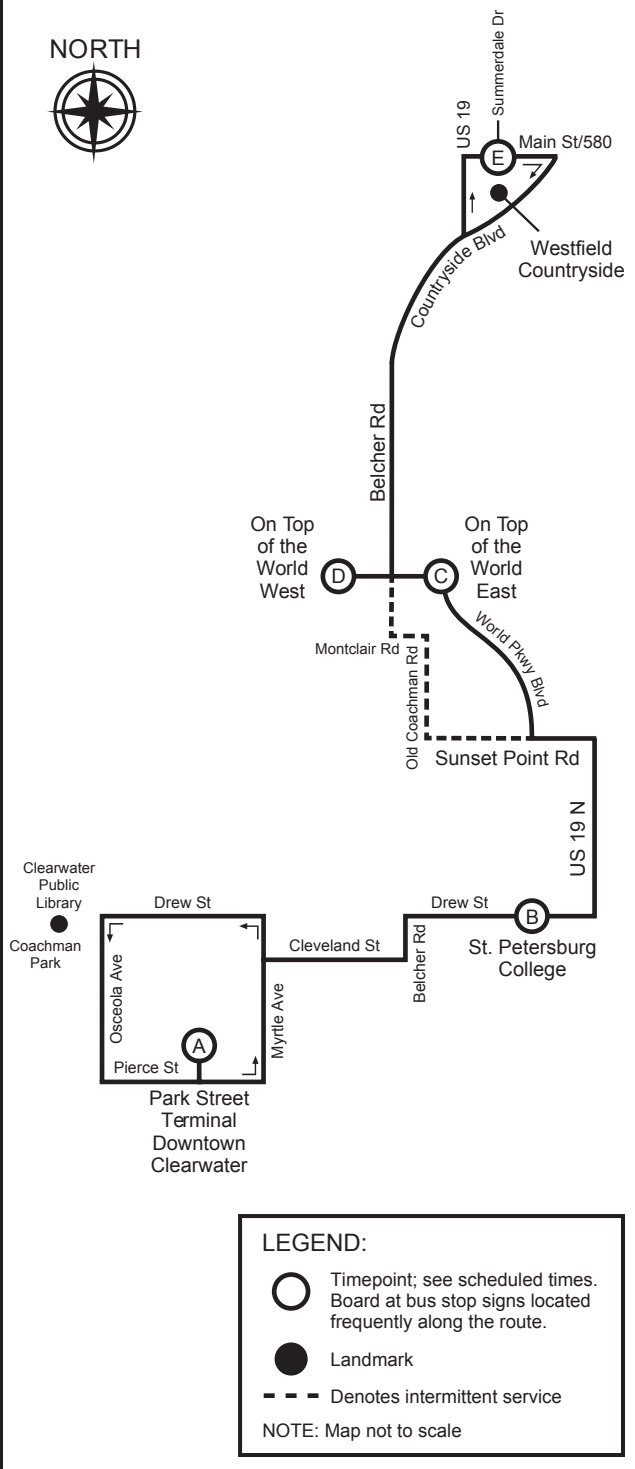

NORTH

Route 76

PARK STREET TERMINAL TO WESTFIELD COUNTRYSIDE MONDAY - FRIDAY

(A) Park Street Terminal	(B) St. Petersburg College	(C) On Top of the World East	(D) On Top of the World West	(E) Westfield Countryside
-	-	-	-	-
6:30 AM	6:48	-	-	7:05
7:15	7:35	7:49	7:54	8:05
8:15	8:35	8:49	8:54	9:05
9:15	9:35	9:49	9:54	10:05
10:15	10:35	10:49	10:54	11:05
11:15	11:35	11:49	11:54	12:05
12:15 PM	12:35	12:49	12:54	1:05
1:15	1:35	1:49	1:54	2:05
2:15	2:35	2:49	2:54	3:05
3:15	3:35	3:49	3:54	4:05
4:15	4:35	4:49	4:54	5:05
5:15	5:35	5:49	5:54	6:05
6:15	6:33	-	-	6:50

WESTFIELD COUNTRYSIDE TO PARK STREET TERMINAL MONDAY - FRIDAY

(E) Westfield Countryside	(D) On Top of the World West	(C) On Top of the World East	(B) St. Petersburg College	(A) Park Street Terminal
5:55 AM	-	-	6:10	6:30
7:05	7:17	7:22	7:34	8:00
8:05	8:17	8:22	8:34	9:00
9:05	9:17	9:22	9:34	10:00
10:05	10:17	10:22	10:34	11:00
11:05	11:17	11:22	11:34	12:00
12:05 PM	12:17	12:22	12:34	1:00
1:05	1:17	1:22	1:34	2:00
2:05	2:17	2:22	2:34	3:00
3:05	3:17	3:22	3:34	4:00
4:05	4:17	4:22	4:34	5:00
5:05	5:17	5:22	5:34	6:00
6:05	6:17	6:22	6:34	7:00
-	-	-	-	-

SATURDAY (NO SUNDAY/HOLIDAY SERVICE)

(A) Park Street Terminal	(B) St. Petersburg College	(C) On Top of the World East	(D) On Top of the World West	(E) Westfield Countryside
-	-	-	-	-
7:15 AM	7:35	7:49	7:54	8:05
8:15	8:35	8:49	8:54	9:05
9:15	9:35	9:49	9:54	10:05
10:15	10:35	10:49	10:54	11:05
11:15	11:35	11:49	11:54	12:05
12:15 PM	12:35	12:49	12:54	1:05
1:15	1:35	1:49	1:54	2:05
2:15	2:35	2:49	2:54	3:05
3:15	3:35	3:49	3:54	4:05
4:15	4:35	4:49	4:54	5:05
5:15	5:35	5:49	5:54	6:05
6:15	6:33	-	-	6:50