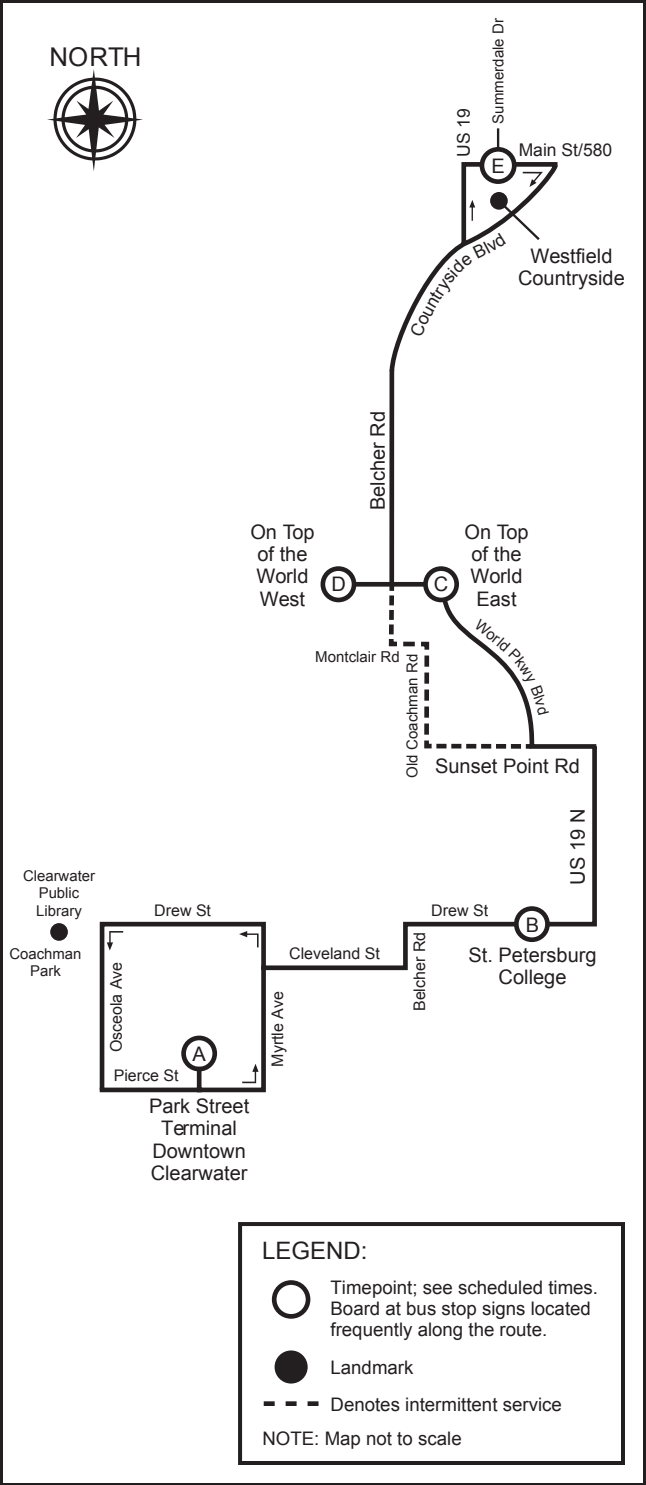

NORTH

LEGEND:

- Timepoint; see scheduled times. Board at bus stop signs located frequently along the route.
- Landmark
- Denotes intermittent service

NOTE: Map not to scale

Route 76

PARK STREET TERMINAL TO WESTFIELD COUNTRYSIDE MONDAY - FRIDAY

(A) Park Street Terminal	(B) St. Petersburg College	(C) On Top of the World East	(D) On Top of the World West	(E) Westfield Countryside
-	-	-	-	-
6:30 AM	6:48	-	-	7:05
7:15	7:35	7:49	7:54	8:05
8:15	8:35	8:49	8:54	9:05
9:15	9:35	9:49	9:54	10:05
10:15	10:35	10:49	10:54	11:05
11:15	11:35	11:49	11:54	12:05
12:15 PM	12:35	12:49	12:54	1:05
1:15	1:35	1:49	1:54	2:05
2:15	2:35	2:49	2:54	3:05
3:15	3:35	3:49	3:54	4:05
4:15	4:35	4:49	4:54	5:05
5:15	5:35	5:49	5:54	6:05
6:15	6:33	-	-	6:50

WESTFIELD COUNTRYSIDE TO PARK STREET TERMINAL MONDAY - FRIDAY

(E) Westfield Countryside	(D) On Top of the World West	(C) On Top of the World East	(B) St. Petersburg College	(A) Park Street Terminal
5:55 AM	-	-	6:10	6:30
7:05	7:17	7:22	7:34	8:00
8:05	8:17	8:22	8:34	9:00
9:05	9:17	9:22	9:34	10:00
10:05	10:17	10:22	10:34	11:00
11:05	11:17	11:22	11:34	12:00
12:05 PM	12:17	12:22	12:34	1:00
1:05	1:17	1:22	1:34	2:00
2:05	2:17	2:22	2:34	3:00
3:05	3:17	3:22	3:34	4:00
4:05	4:17	4:22	4:34	5:00
5:05	5:17	5:22	5:34	6:00
6:05	6:17	6:22	6:34	7:00
-	-	-	-	-

SATURDAY (NO SUNDAY/HOLIDAY SERVICE)

(A) Park Street Terminal	(B) St. Petersburg College	(C) On Top of the World East	(D) On Top of the World West	(E) Westfield Countryside
-	-	-	-	-
7:15 AM	7:35	7:49	7:54	8:05
8:15	8:35	8:49	8:54	9:05
9:15	9:35	9:49	9:54	10:05
10:15	10:35	10:49	10:54	11:05
11:15	11:35	11:49	11:54	12:05
12:15 PM	12:35	12:49	12:54	1:05
1:15	1:35	1:49	1:54	2:05
2:15	2:35	2:49	2:54	3:05
3:15	3:35	3:49	3:54	4:05
4:15	4:35	4:49	4:54	5:05
5:15	5:35	5:49	5:54	6:05
6:15	6:33	-	-	6:50