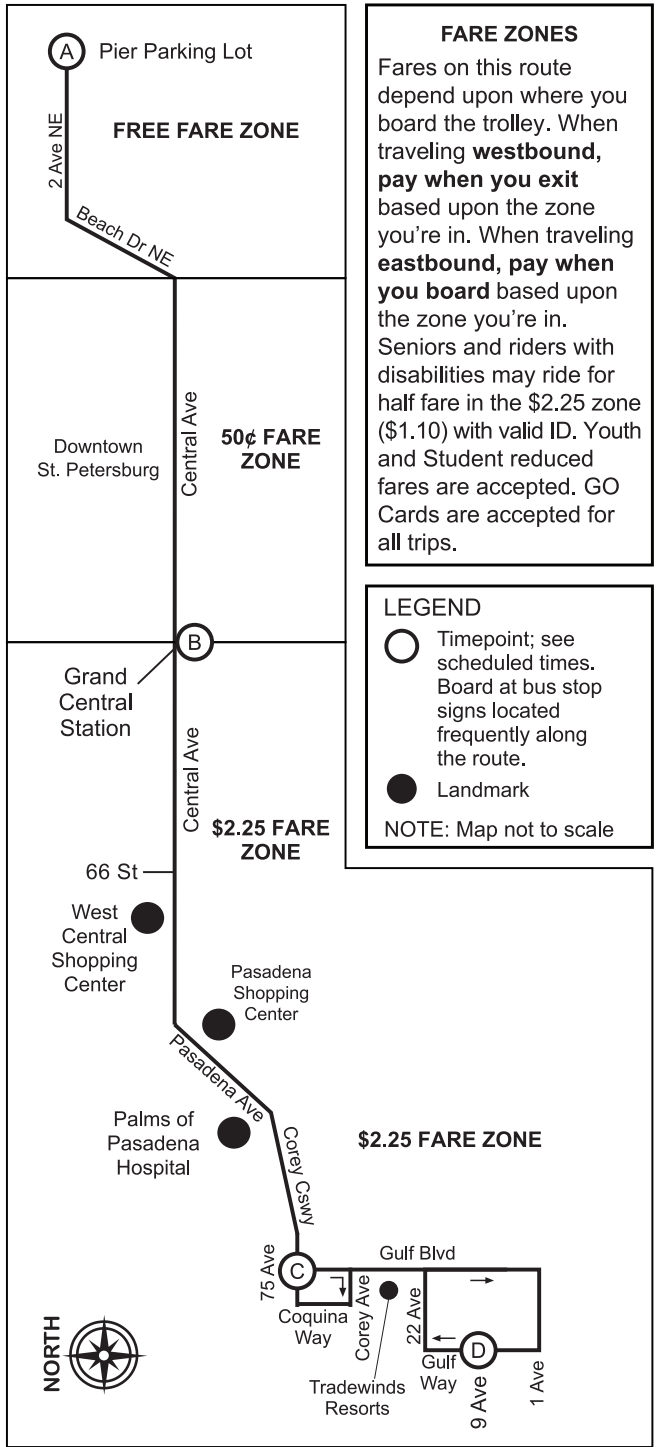

FARE ZONES
Fares on this route depend upon where you board the trolley. When traveling **westbound**, **pay when you exit** based upon the zone you're in. When traveling **eastbound**, **pay when you board** based upon the zone you're in. Seniors and riders with disabilities may ride for half fare in the $2.25 zone ($1.10) with valid ID. Youth and Student reduced fares are accepted. GO Cards are accepted for all trips.

LEGEND
○ Timepoint; see scheduled times. Board at bus stop signs located frequently along the route.
● Landmark
NOTE: Map not to scale

♿ - Wheelchair Service Provided On All Trips * - Friday only Effective 6-4-17
TIMES SHOWN ARE SCHEDULED BUT MAY VARY DUE TO TRAFFIC CONDITIONS, WEATHER OR UNFORESEEN EVENTS.