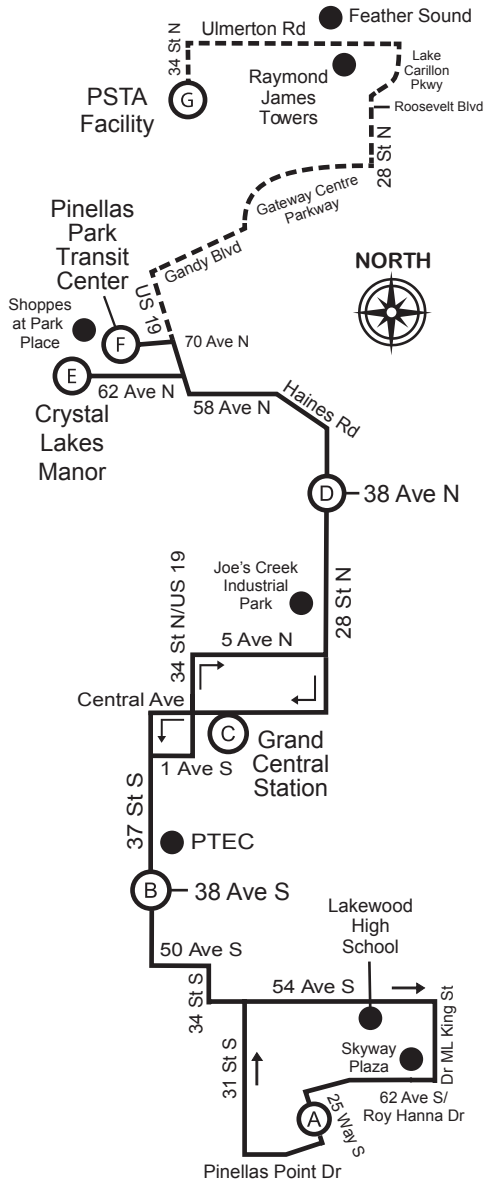

Route 11

25 WAY S & ROY HANNA DR TO PSTA FACILITY 34 ST and PINELLAS PARK TRANSIT CENTER

Serving: 34 St N, PSTA Facility, Carillon Complex, 28 St, Gateway Centre Pkwy, Pinellas Park Transit Center, Shoppes at Park Place, Crystal Lakes Manor, 28 St N, 38 Ave N, Joe's Creek Industrial Park, Grand Central Station, Pinellas Technical Education Center (PTEC), 38 Ave S, Lakewood High School, Skyway Plaza, 62 Ave S, 25 Way S, Roy Hanna Dr, Pinellas Point Dr

MONDAY - FRIDAY

LEGEND:

- Timepoint; see scheduled times. Board at bus stop signs located frequently along the route.
- Landmark
- --- Denotes Intermittent Service

NOTE: Map not to scale

(A)	(B)	(C)	(D)	(E)	(F)	(G)	(G)	(F)	(E)	(D)	(C)	(B)	(A)
25 Way S & Roy Hanna Dr	37 St S & 38 Ave S	Grand Central Station	28 St N & 38 Ave N	Crystal Lakes Manor	Pinellas Park Transit Center	PSTA Facility 34 St N	PSTA Facility 34 St N	Pinellas Park Transit Center	Crystal Lakes Manor	28 St N & 38 Ave N	Grand Central Station	37 St S & 38 Ave S	25 Way S & Roy Hanna Dr
-	-	-	-	-	-	-	-	-	-	-	5:50	6:00	6:20
-	-	6:10	6:22	-	6:35	7:00	7:05 AM	7:30	7:38	7:50	8:20	8:31	9:00
6:20 AM	6:30	7:00	7:12	7:24	7:35	8:00	8:15	8:40	8:48	9:00	9:30	9:41	10:10
7:20	7:30	8:00	8:12	8:24	8:35	9:00	9:15	9:40	9:48	10:00	10:30	10:41	11:10
8:20	8:30	9:00	9:12	9:24	9:35	10:00	10:15	10:40	10:48	11:00	11:30	11:41	12:10
9:20	9:30	10:00	10:12	10:24	10:35	11:00	11:15	11:40	11:48	12:00	12:30	12:41	1:10
10:20	10:30	11:00	11:12	11:24	11:35	12:00	12:15	12:40	12:48	1:00	1:30	1:41	2:10
11:20	11:30	12:00	12:12	12:24	12:35	1:00	1:15 PM	1:40	1:48	2:00	2:30	2:41	3:10
12:20 PM	12:30	1:00	1:12	1:24	1:35	2:00	2:15	2:40	2:48	3:00	3:30	3:41	4:10
1:20	1:30	2:00	2:12	2:24	2:35	3:00	3:15	3:40	3:48	4:00	4:30	4:41	5:10
2:20	2:30	3:00	3:12	3:24	3:35	4:00	4:15	4:40	4:48	5:00	5:30	5:41	6:10
3:20	3:30	4:00	4:12	4:24	4:35	5:00	5:15	5:40	5:48	6:00	6:30	6:41	7:10
4:20	4:30	5:00	5:12	5:24	5:35	6:00	6:15	6:40	6:48	7:00	7:25	7:35	7:58
5:20	5:30	6:00	6:12	6:24	6:35	7:00	7:05	7:30	7:38	7:50	8:15	8:25	8:48
6:20	6:28	6:58	7:08	7:20	7:30	7:55	-	-	-	-	-	-	-

♿ - Wheelchair service provided on all trips

Effective 10-1-17

TIMES SHOWN ARE SCHEDULED BUT MAY VARY DUE TO TRAFFIC CONDITIONS, WEATHER OR UNFORESEEN EVENTS.