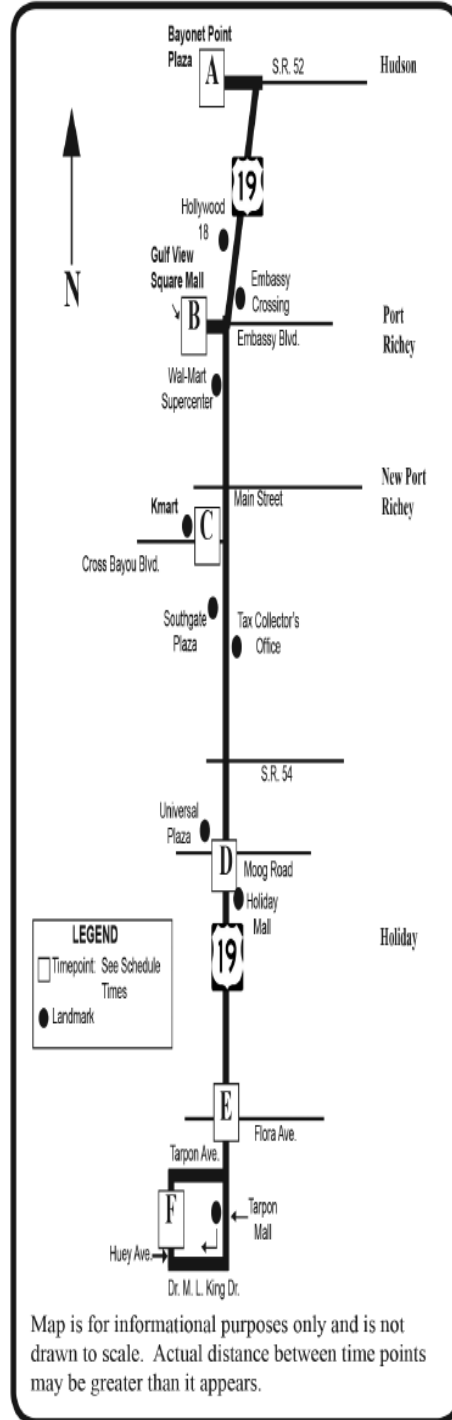

Route

19

U.S. 19

DESTINATIONS INCLUDE:

- Bayonet Point Plaza
- Hollywood 18 Theaters
- Embassy Crossing
- Gulf View Square Mall
- Cross Bayou
- Southgate Plaza
- Universal Plaza
- Holiday Plaza
- Tarpon Mall

(Connects with all local PCPT service routes and PSTA Routes 19 & 66 at Huey Avenue.)

All buses are wheelchair accessible.

www.ridepcpt.com

U.S. 19 ROUTE 19

MAP FOR INFORMATIONAL PURPOSES ONLY AND IS NOT TO SCALE. ACTUAL DISTANCE BETWEEN TIME POINTS MAY BE GREATER THAN IT APPEARS.

*Shaded area indicates Saturday / Holiday service hours.

ADDITIONAL STOPS ARE LOCATED BETWEEN TIME POINTS WHERE YOU CAN GET ON AND OFF THE BUS.