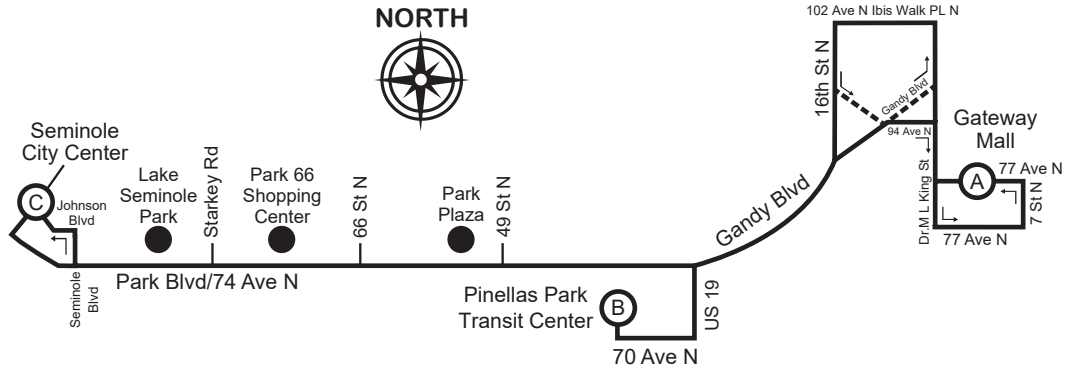

NORTH

LEGEND

- Timepoint; see scheduled times. Board at bus stop signs located frequently along the route.
 - Landmark
 - Denotes Intermittent Service
- Note: Map not to scale

Route 74

SEMINOLE CITY CENTER TO GATEWAY MALL

♿ - Wheelchair Service Provided On All Trips

Effective 2-18-18

TIMES SHOWN ARE SCHEDULED BUT MAY VARY DUE TO TRAFFIC CONDITIONS, WEATHER OR UNFORESEEN EVENTS.

Route 74

SEMINOLE CITY CENTER TO GATEWAY MALL