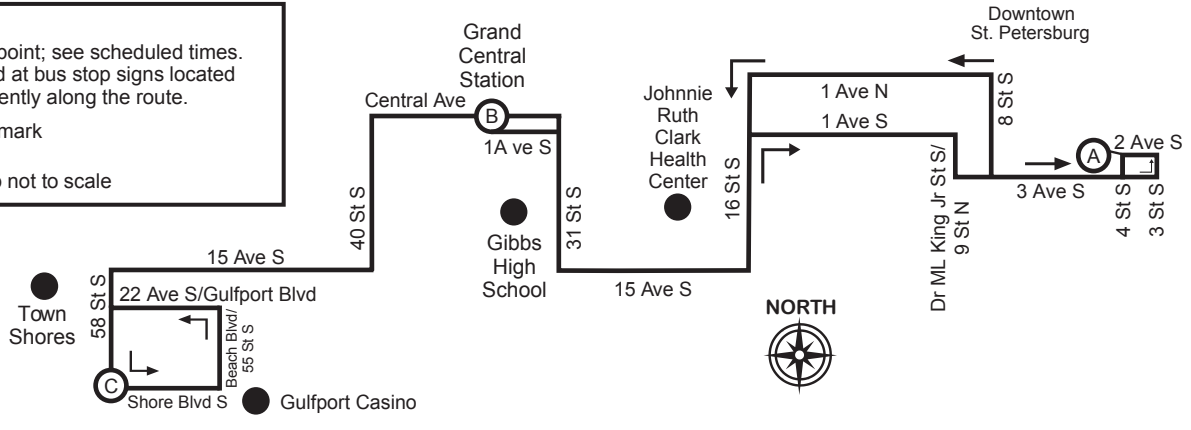

LEGEND

- Timepoint; see scheduled times. Board at bus stop signs located frequently along the route.
- Landmark

NOTE: Map not to scale

Route 15

GULFPORT CASINO TO DOWNTOWN ST. PETERSBURG

Serving: Gulfport Casino, Grand Central Station, Gibbs High School, 15 Ave S, Downtown St. Petersburg

Route 15

DOWNTOWN ST. PETERSBURG TO GULFPORT CASINO

Serving: Downtown St. Petersburg, 15 Ave S, Gibbs High School, Grand Central Station, Gulfport Casino

MONDAY - FRIDAY

| Ⓐ 2 Ave S & 4 St S | Ⓑ Grand Central Station | Ⓒ 58 St & Shore Blvd S |
|-----------------------|----------------------------|---------------------------|
| 5:25 AM | 5:45 | 6:05 |
| 6:15 | 6:35 | 6:55 |
| 7:15 | 7:35 | 7:55 |
| 8:15 | 8:35 | 8:55 |
| 9:15 | 9:35 | 9:55 |
| 10:15 | 10:35 | 10:55 |
| 11:15 | 11:35 | 11:55 |
| 12:15 PM | 12:35 | 12:55 |
| 1:15 | 1:35 | 1:55 |
| 2:15 | 2:35 | 2:55 |
| 3:15 | 3:35 | 3:55 |
| 4:15 | 4:35 | 4:55 |
| 5:15 | 5:35 | 5:55 |
| 6:15 | 6:35 | 6:55 |
| 7:00 | 7:20 | — |
| — | — | — |
| SATURDAY | | |
| 6:15 AM | 6:35 | 6:50 |
| 7:15 | 7:35 | 7:50 |
| 8:15 | 8:35 | 8:50 |
| 9:15 | 9:35 | 9:50 |
| 10:15 | 10:35 | 10:50 |
| 11:15 | 11:35 | 11:50 |
| 12:15 PM | 12:35 | 12:50 |
| 1:15 | 1:35 | 1:50 |
| 2:15 | 2:35 | 2:50 |
| 3:15 | 3:35 | 3:50 |
| 4:15 | 4:35 | 4:50 |
| 5:15 | 5:35 | 5:50 |
| 6:15 | 6:35 | 6:50 |
| 7:15 | 7:35 | — |
| — | — | — |
| 8:05 | 8:25 | — |
| — | — | — |
| SUNDAY AND HOLIDAYS | | |
| 7:15 AM | 7:35 | 7:55 |
| 8:15 | 8:35 | 8:55 |
| 9:15 | 9:35 | 9:55 |
| 10:15 | 10:35 | 10:55 |
| 11:15 | 11:35 | 11:55 |
| 12:15 PM | 12:35 | 12:55 |
| 1:15 | 1:35 | 1:55 |
| 2:15 | 2:35 | 2:55 |
| 3:15 | 3:35 | 3:55 |
| 4:15 | 4:35 | 4:55 |
| 5:15 | 5:35 | 5:55 |
| 6:15 | 6:35 | 6:55 |
| — | — | — |
| — | — | — |