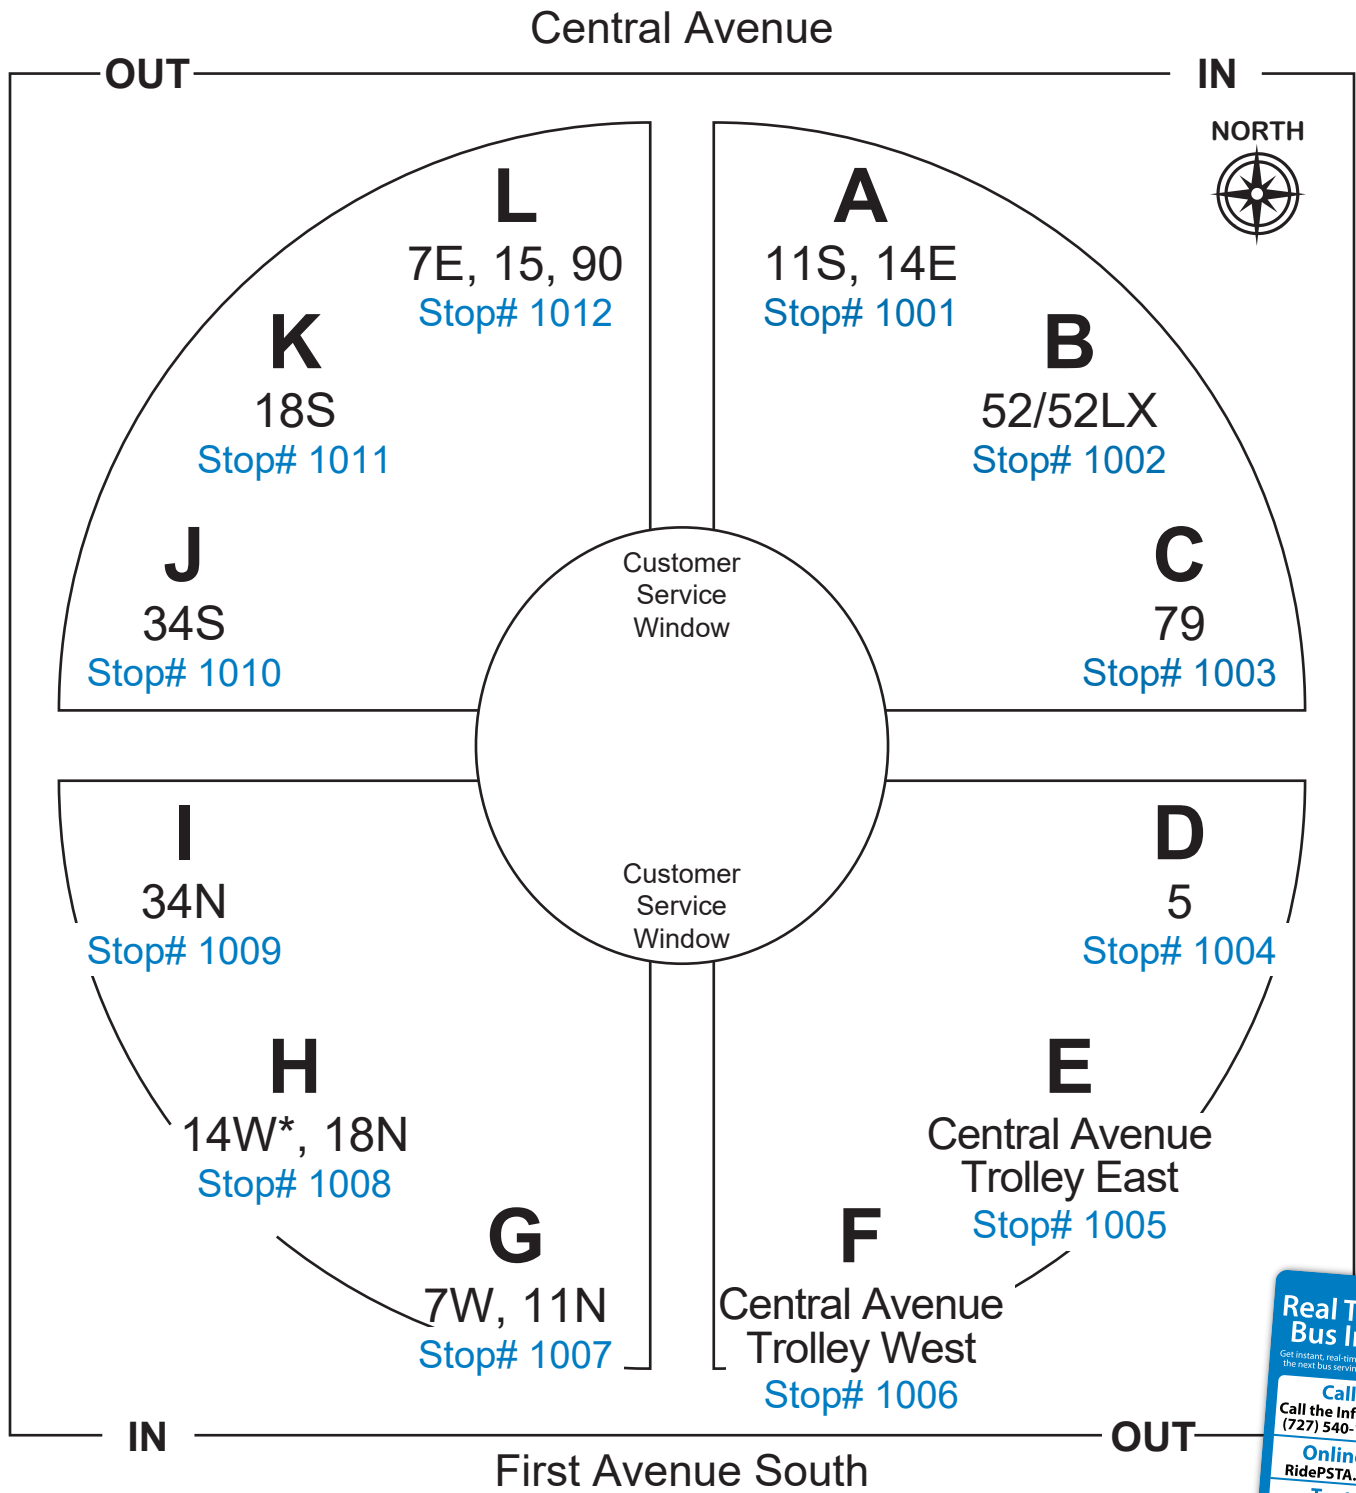

Grand Central Station Bus Boarding Chart

Effective October 7, 2018

***NOTE: Route 14W serves Platform D on the Weekday 6:00 a.m. and 6:40 a.m. trips and the Saturday 6:00 a.m. trip.**