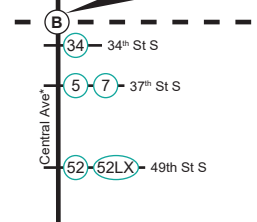

Ⓜ - Wheelchair Service Provided On All Trips * - Saturday only
TIMES SHOWN ARE SCHEDULED BUT MAY VARY DUE TO TRAFFIC CONDITIONS, WEATHER OR UNFORESEEN EVENTS.

Effective 2-2-20

FARE ZONES

Fares on this route depend upon where you board the trolley. When traveling **westbound**, pay when you exit based upon the zone you're in. When traveling **eastbound**, pay when you board based upon the zone you're in. Seniors and riders with disabilities may ride for half fare in the \$2.25 zone (\$1.10) with valid ID. Youth and Student reduced fares are accepted. GO Cards are accepted for all trips.

Legend

- Timepoint
- Central Avenue Trolley
- - - Fare Boundary
- Landmark
- Intersecting Street & Bus Route
- Ⓜ Direct Connect Stop

Ⓜ also operates along CAT route west of Grand Central Station