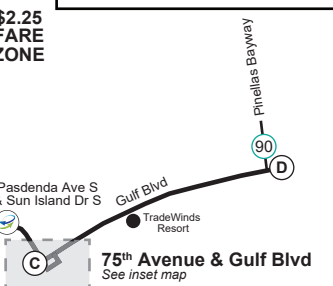

Ⓜ - Wheelchair Service Provided On All Trips * - Friday only
TIMES SHOWN ARE SCHEDULED BUT MAY VARY DUE TO TRAFFIC CONDITIONS, WEATHER OR UNFORESEEN EVENTS.

Effective 2-2-20

Central Avenue Trolley

BAY SHORE DR TO
ST. PETE BEACH/DON CESAR

Ⓜ - Wheelchair Service Provided On All Trips * - Saturday only
TIMES SHOWN ARE SCHEDULED BUT MAY VARY DUE TO TRAFFIC CONDITIONS, WEATHER OR UNFORESEEN EVENTS.

Effective 2-2-20

FARE ZONES

Fares on this route depend upon where you board the trolley. When traveling **westbound**, pay when you exit based upon the zone you're in. When traveling **eastbound**, pay when you board based upon the zone you're in. Seniors and riders with disabilities may ride for half fare in the \$2.25 zone (\$1.10) with valid ID. Youth and Student reduced fares are accepted. GO Cards are accepted for all trips.

Legend

- Timepoint
- Central Avenue Trolley
- - - Fare Boundary
- Landmark
- Intersecting Street & Bus Route
- Ⓜ Direct Connect Stop

Ⓜ also operates along CAT route west of Grand Central Station