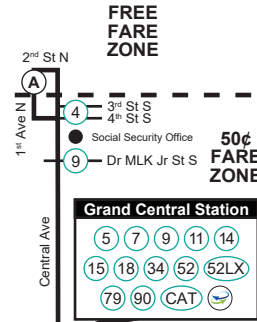

Ⓜ - Wheelchair Service Provided On All Trips * - Saturday only
TIMES SHOWN ARE SCHEDULED BUT MAY VARY DUE TO TRAFFIC CONDITIONS, WEATHER OR UNFORESEEN EVENTS.

Effective 2-2-20

FARE ZONES

Fares on this route depend upon where you board the trolley. When traveling **westbound**, pay when you exit based upon the zone you're in. When traveling **eastbound**, pay when you board based upon the zone you're in. Seniors and riders with disabilities may ride for half fare in the \$2.25 zone (\$1.10) with valid ID. Youth and Student reduced fares are accepted. GO Cards are accepted for all trips.

Legend

- Timepoint
- Central Avenue Trolley
- - - Fare Boundary
- Landmark
- Intersecting Street & Bus Route
- Ⓜ Direct Connect Stop

Ⓜ also operates along CAT route west of Grand Central Station