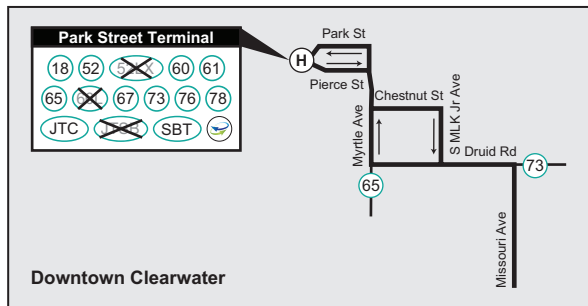

SATURDAY, SUNDAY & HOLIDAYS

(A)	(B)	(C)	(D)	(E)	(F)	(G)	(H)
1 Ave N & 6 St N	Grand Central Station	Tyrone Square Mall	Bay Pines VA Medical Center	Seminole City Center	Largo Mall	Missouri Ave & Rosery Rd	Park Street Terminal
7:06 AM	7:20	7:38	7:56	8:12	8:29	8:39	8:55
8:06	8:20	8:38	8:56	9:12	9:29	9:39	9:55
9:06	9:20	9:38	9:56	10:12	10:29	10:39	10:55
10:06	10:20	10:38	10:56	11:12	11:29	11:39	11:55
11:06	11:20	11:38	11:56	12:12	12:29	12:39	12:55
12:06 PM	12:20	12:38	12:56	1:12	1:29	1:41	1:55
1:05	1:19	1:38	1:56	2:13	2:29	2:41	2:55
2:04	2:19	2:38	2:56	3:13	3:29	3:41	3:55
3:04	3:19	3:38	3:56	4:13	4:29	4:41	4:55
4:04	4:19	4:38	4:56	5:13	5:29	5:41	5:55
5:05	5:20	5:39	5:57	6:14	6:30	6:42	6:55
6:12	6:27	6:45	7:01	7:15	7:30	7:42	7:55
7:14	7:27	7:45	8:01	8:15	8:30	8:42	8:55

♿ - Wheelchair Service Provided On All Trips

Effective 3-29-20

TIMES SHOWN ARE SCHEDULED BUT MAY VARY DUE TO TRAFFIC CONDITIONS, WEATHER OR UNFORESEEN EVENTS.