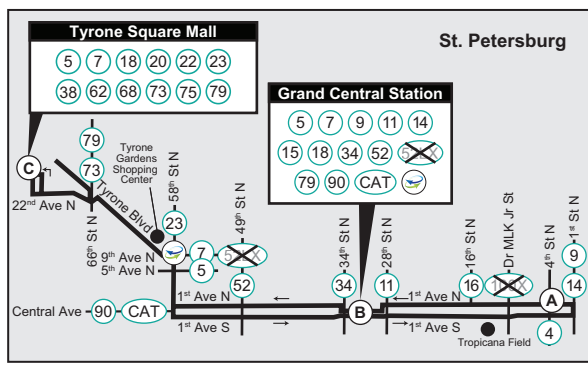

SATURDAY, SUNDAY & HOLIDAYS

(A)	(B)	(C)	(D)	(E)	(F)	(G)	(H)
1 Ave N & 6 St N	Grand Central Station	Tyrone Square Mall	Bay Pines VA Medical Center	Seminole City Center	Largo Mall	Missouri Ave & Rosery Rd	Park Street Terminal
7:06 AM	7:20	7:38	7:56	8:12	8:29	8:39	8:55
8:06	8:20	8:38	8:56	9:12	9:29	9:39	9:55
9:06	9:20	9:38	9:56	10:12	10:29	10:39	10:55
10:06	10:20	10:38	10:56	11:12	11:29	11:39	11:55
11:06	11:20	11:38	11:56	12:12	12:29	12:39	12:55
12:06 PM	12:20	12:38	12:56	1:12	1:29	1:41	1:55
1:05	1:19	1:38	1:56	2:13	2:29	2:41	2:55
2:04	2:19	2:38	2:56	3:13	3:29	3:41	3:55
3:04	3:19	3:38	3:56	4:13	4:29	4:41	4:55
4:04	4:19	4:38	4:56	5:13	5:29	5:41	5:55
5:05	5:20	5:39	5:57	6:14	6:30	6:42	6:55
6:12	6:27	6:45	7:01	7:15	7:30	7:42	7:55
7:14	7:27	7:45	8:01	8:15	8:30	8:42	8:55

♿ - Wheelchair Service Provided On All Trips

Effective 3-29-20

TIMES SHOWN ARE SCHEDULED BUT MAY VARY DUE TO TRAFFIC CONDITIONS, WEATHER OR UNFORESEEN EVENTS.