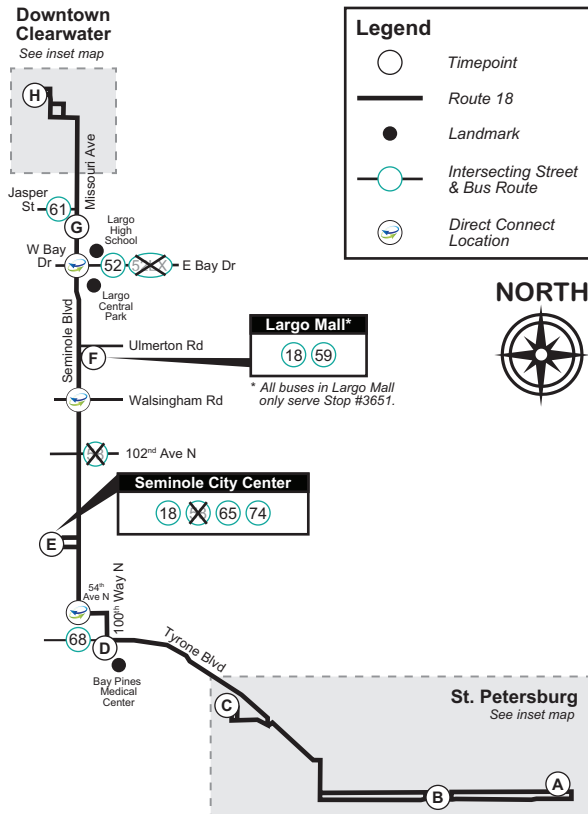

SATURDAY, SUNDAY & HOLIDAYS

(A)	(B)	(C)	(D)	(E)	(F)	(G)	(H)
1 Ave N & 6 St N	Grand Central Station	Tyrone Square Mall	Bay Pines VA Medical Center	Seminole City Center	Largo Mall	Missouri Ave & Rosery Rd	Park Street Terminal
7:06 AM	7:20	7:38	7:56	8:12	8:29	8:39	8:55
8:06	8:20	8:38	8:56	9:12	9:29	9:39	9:55
9:06	9:20	9:38	9:56	10:12	10:29	10:39	10:55
10:06	10:20	10:38	10:56	11:12	11:29	11:39	11:55
11:06	11:20	11:38	11:56	12:12	12:29	12:39	12:55
12:06 PM	12:20	12:38	12:56	1:12	1:29	1:41	1:55
1:05	1:19	1:38	1:56	2:13	2:29	2:41	2:55
2:04	2:19	2:38	2:56	3:13	3:29	3:41	3:55
3:04	3:19	3:38	3:56	4:13	4:29	4:41	4:55
4:04	4:19	4:38	4:56	5:13	5:29	5:41	5:55
5:05	5:20	5:39	5:57	6:14	6:30	6:42	6:55
6:12	6:27	6:45	7:01	7:15	7:30	7:42	7:55
7:14	7:27	7:45	8:01	8:15	8:30	8:42	8:55

♿ - Wheelchair Service Provided On All Trips

Effective 3-29-20

TIMES SHOWN ARE SCHEDULED BUT MAY VARY DUE TO TRAFFIC CONDITIONS, WEATHER OR UNFORESEEN EVENTS.