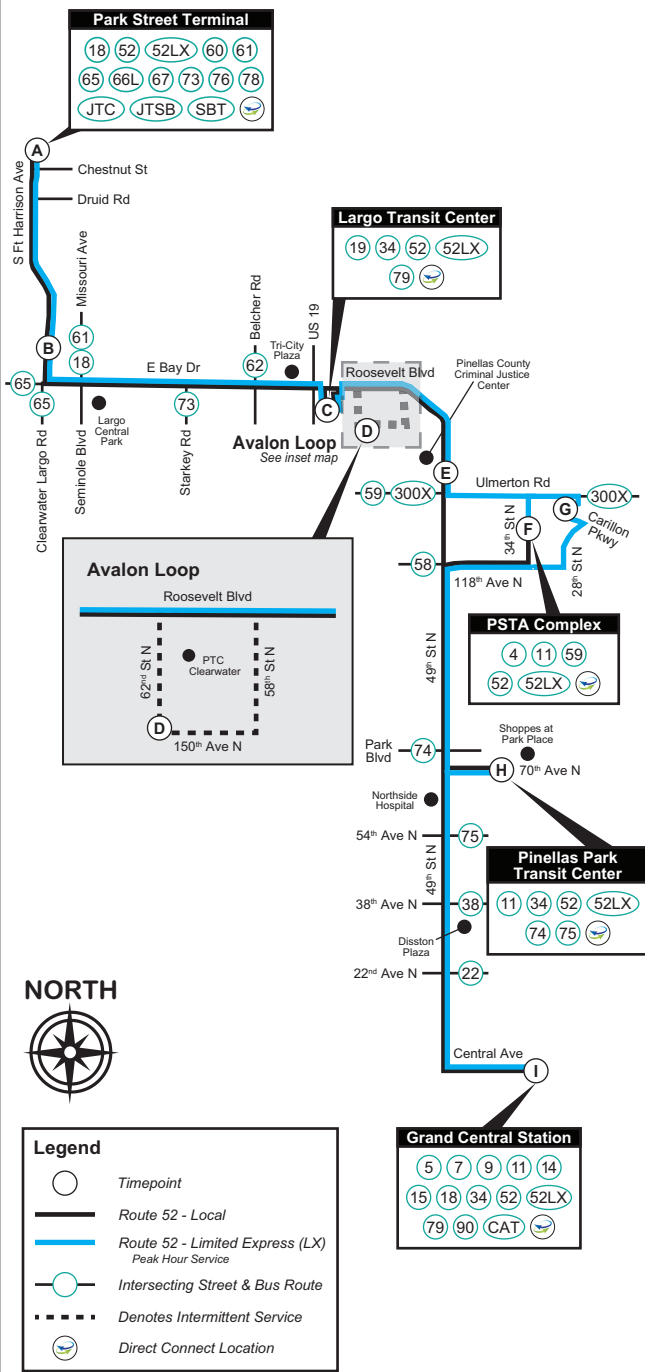

SATURDAY

(A)	(B)	(C)	(D)	(E)	(F)	(H)	(I)
Depart Park Street Terminal	Clearwater Largo Rd & Rosery Rd	Largo Transit Center	Avalon Loop	49 St N & 140 Ave	PSTA Complex	Pinellas Park Transit Center	Arrive Grand Central Station
5:45 AM	5:54	6:16	6:20	6:27	6:40	7:03	7:28
6:45	6:54	7:16	7:20	7:27	7:40	8:03	8:28
7:12	7:21	7:46	7:50	7:57	8:10	8:33	8:58
7:42	7:51	8:16	8:20	8:27	8:40	9:03	9:28
8:12	8:21	8:46	8:50	8:57	9:10	9:33	9:58
8:42	8:51	9:16	9:20	9:27	9:40	10:03	10:28
9:12	9:21	9:46	9:50	9:57	10:10	10:33	10:58
9:42	9:51	10:16	10:20	10:27	10:40	11:03	11:28
10:12	10:21	10:46	10:50	10:57	11:10	11:33	11:58
10:40	10:49	11:14	-	11:23	11:40	12:03	12:28
11:08	11:19	11:44	-	11:53	12:10	12:33	12:58
11:38	11:49	12:14	-	12:23	12:40	1:03	1:28
12:08 PM	12:19	12:44	-	12:53	1:10	1:33	1:58
12:38	12:49	1:14	-	1:23	1:40	2:03	2:28
1:08	1:19	1:44	-	1:53	2:10	2:33	2:58
1:38	1:49	2:14	-	2:23	2:40	3:03	3:28
2:08	2:19	2:44	-	2:53	3:10	3:33	3:58
2:38	2:49	3:14	-	3:23	3:40	4:03	4:28
3:08	3:19	3:44	-	3:53	4:10	4:33	4:58
3:41	3:52	4:17	-	4:26	4:40	5:03	5:28
4:11	4:22	4:47	-	4:56	5:10	5:33	5:58
4:41	4:52	5:17	-	5:26	5:40	6:03	6:28
5:11	5:22	5:47	-	5:56	6:10	6:33	6:58
5:41	5:52	6:17	-	6:26	6:40	7:03	7:25
6:11	6:22	6:47	-	6:56	7:10	7:33	7:55
6:41	6:52	7:17	-	7:26	7:40	8:03	8:25
7:11	7:22	7:47	-	7:56	8:10	8:33	8:55
7:41	7:52	8:17	-	8:26	8:40	9:03	9:25
8:36	8:47	9:12	-	9:23	9:37	-	-

♿ - Wheelchair Service Provided On All Trips

Effective 6-7-20

TIMES SHOWN ARE SCHEDULED BUT MAY VARY DUE TO TRAFFIC CONDITIONS, WEATHER OR UNFORESEEN EVENTS.

Route 52/52LX

GRAND CENTRAL STATION TO DOWNTOWN CLEARWATER