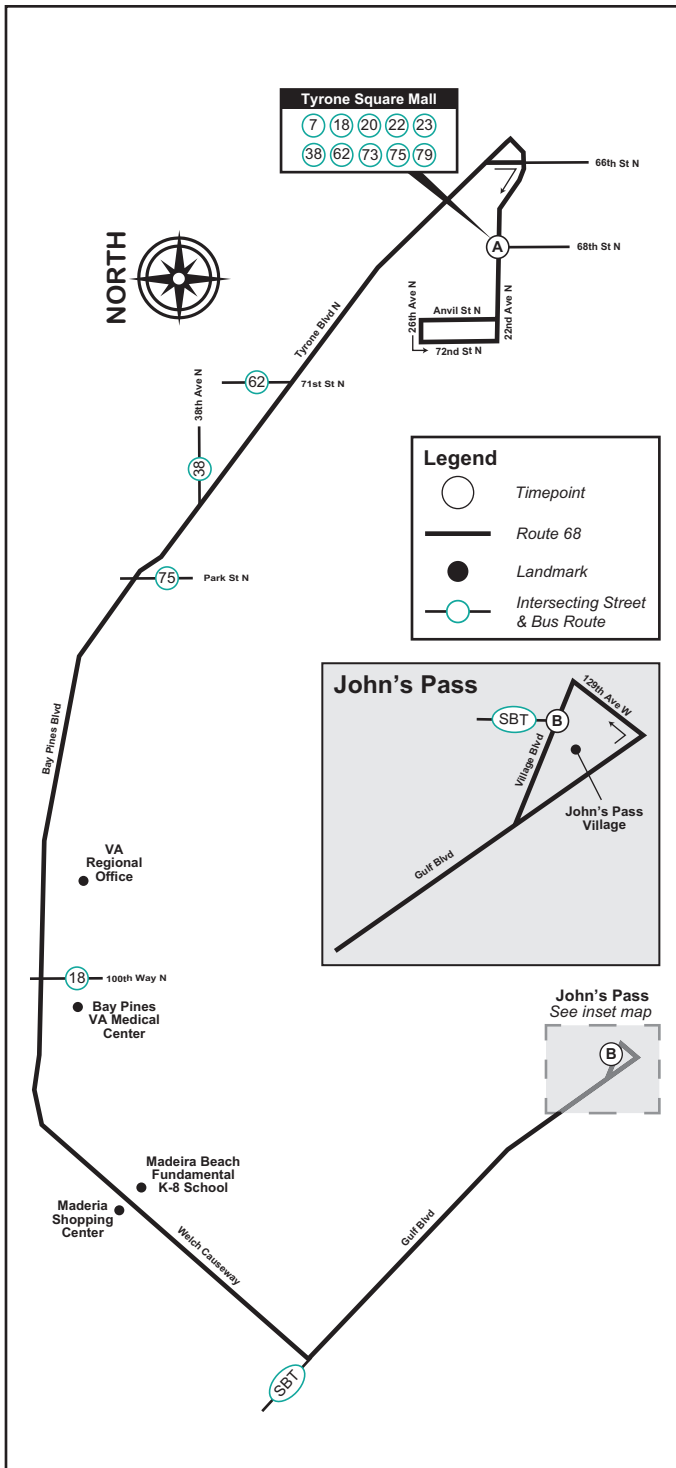

Route 68

TYRONE SQUARE MALL TO JOHN'S PASS VILLAGE

Serving: Tyrone Square Mall, Tyrone Blvd, Bay Pines VA Regional Office, Madeira Beach Shopping Center, Gulf Blvd, John's Pass Village

MONDAY - SATURDAY

(A) 22 Ave N & 68 St	(B) John's Pass Village	(A) 22 Ave N & 68 St
–	6:00	6:25
6:45 AM	7:07	7:32
7:45	8:07	8:32
8:45	9:07	9:32
9:45	10:15	10:40
10:45	11:15	11:40
11:45	12:15	12:40
12:45 PM	1:15	1:40
1:45	2:15	2:40
2:45	3:15	3:40
3:45	4:15	4:40
4:45	5:15	5:40
5:45	6:15	6:40
6:45	7:15	7:40
7:45	8:15	8:40
9:05	9:35	10:00

SUNDAY & HOLIDAYS

6:45 AM	7:05	7:28
7:45	8:05	8:28
8:45	9:05	9:28
9:45	10:15	10:40
10:45	11:15	11:40
11:45	12:15	12:40
12:45 PM	1:15	1:40
1:45	2:15	2:40
2:45	3:15	3:40
3:45	4:15	4:40
4:45	5:15	5:40
5:45	6:15	6:40
6:45	7:15	7:40
7:45	8:15	8:40
9:05	9:35	10:00

♿ - Wheelchair Service Provided On All Trips

Effective 9-13-20

TIMES SHOWN ARE SCHEDULED BUT MAY VARY DUE TO TRAFFIC CONDITIONS, WEATHER OR UNFORESEEN EVENTS.