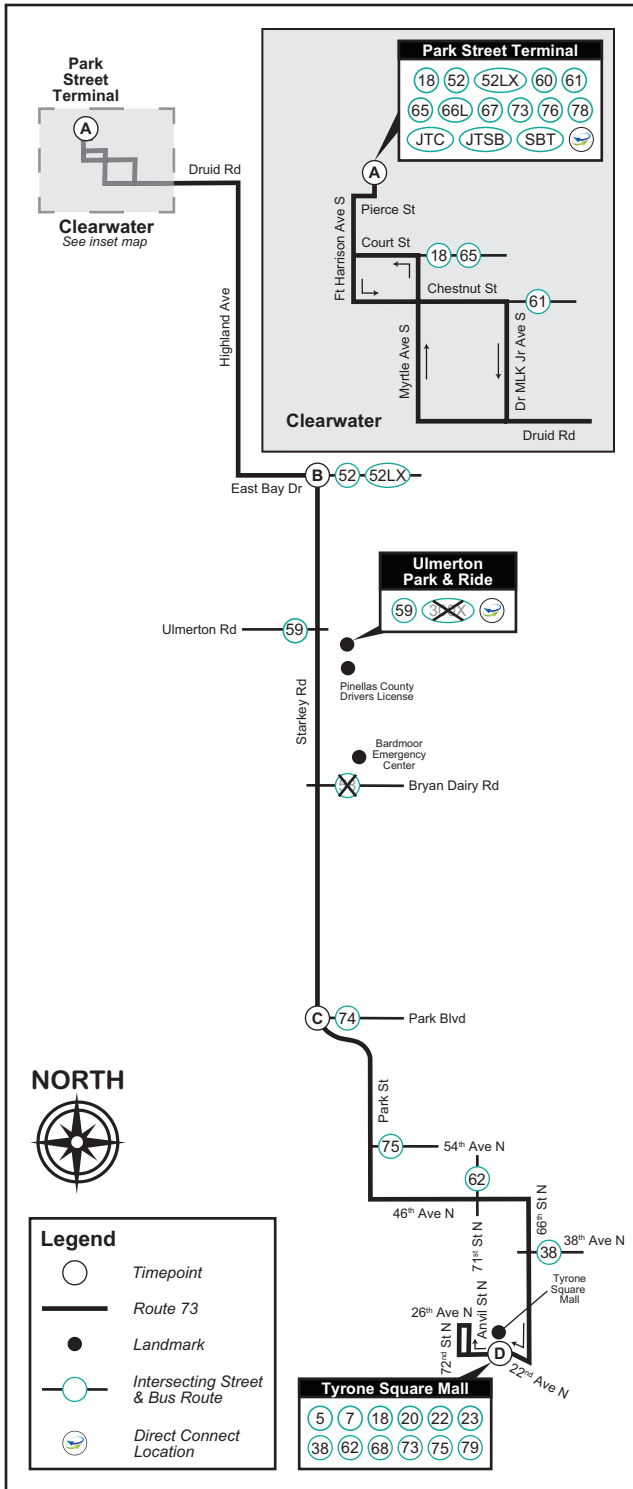

Route 73

DOWNTOWN CLEARWATER TO TYRONE SQUARE MALL

MONDAY - SATURDAY
(NO SUNDAY & HOLIDAY SERVICE)

(A) Park Street Terminal	(B) Keene Rd & East Bay Dr	(C) Starkey Rd & Park Blvd	(D) 22 Ave N & 68 St N
6:55 AM	7:13	7:26	7:50
7:55	8:13	8:26	8:50
8:55	9:13	9:26	9:50
9:55	10:13	10:26	10:50
10:55	11:13	11:26	11:50
11:55	12:13	12:26	12:50
12:55 PM	1:13	1:26	1:50
1:55	2:13	2:26	2:50
2:55	3:13	3:26	3:50
3:55	4:13	4:26	4:50
4:55	5:13	5:26	5:50
5:55	6:13	6:26	6:50

TYRONE SQUARE MALL TO DOWNTOWN CLEARWATER

MONDAY - SATURDAY
(NO SUNDAY & HOLIDAY SERVICE)

(D) 22 Ave N & 68 St N	(C) Starkey Rd & Park Blvd	(B) Keene Rd & East Bay Dr	(A) Park Street Terminal
5:55 AM	6:12	6:27	6:50
6:55	7:12	7:27	7:50
7:55	8:12	8:27	8:50
8:55	9:12	9:27	9:50
10:00	10:17	10:31	10:55
11:00	11:17	11:31	11:55
12:00 PM	12:18	12:32	12:55
1:00	1:18	1:32	1:55
2:00	2:18	2:32	2:55
3:00	3:18	3:32	3:55
4:00	4:18	4:31	4:55
5:00	5:18	5:31	5:55
6:00	6:17	6:30	6:55
7:00	7:17	7:30	7:55

♿ - Wheelchair Service Provided On All Trips Effective 9-13-20

TIMES SHOWN ARE SCHEDULED BUT MAY VARY DUE TO TRAFFIC CONDITIONS, WEATHER OR UNFORESEEN EVENTS.