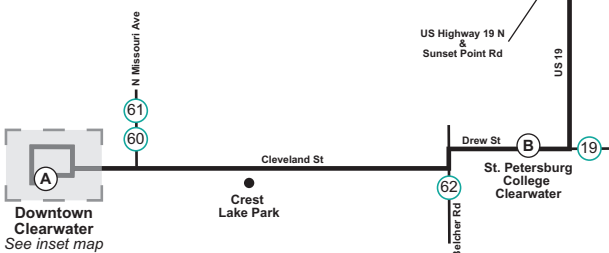

NORTH

Westfield Countryside
 19 61 62 67 76
 78 812 813 814

On Top of the World
 See inset map

Park Street Terminal
 18 52 52LX 60 61
 65 66L 67 73 76 78
 JTC JTSB SBT

Legend

- Timepoint
- Route 76
- Landmark
- Intersecting Street & Bus Route
- Direct Connect Location

Route 76

PARK STREET TERMINAL TO WESTFIELD COUNTRYSIDE
 MONDAY - SATURDAY
 (NO SUNDAY & HOLIDAY SERVICE)

(A) Park Street Terminal	(B) St. Petersburg College	(C) On Top of the World East	(D) On Top of the World West	(E) Westfield Countryside
7:15 AM	7:30	7:49	7:54	8:05
8:15	8:30	8:49	8:54	9:05
9:15	9:30	9:49	9:54	10:05
10:15	10:30	10:49	10:54	11:05
11:15	11:30	11:49	11:54	12:05
12:15 PM	12:30	12:49	12:54	1:05
1:15	1:30	1:49	1:54	2:05
2:15	2:30	2:49	2:54	3:05
3:15	3:30	3:49	3:54	4:05
4:15	4:30	4:49	4:54	5:05
5:15	5:30	5:49	5:54	6:05
6:15	6:30	–	–	6:50

WESTFIELD COUNTRYSIDE TO PARK STREET TERMINAL
 MONDAY - SATURDAY
 (NO SUNDAY & HOLIDAY SERVICE)

(E) Westfield Countryside	(D) On Top of the World West	(C) On Top of the World East	(B) St. Petersburg College	(A) Park Street Terminal
7:00 AM	7:12	7:17	7:25	7:55
8:05	8:17	8:22	8:30	9:00
9:05	9:17	9:22	9:30	10:00
10:05	10:17	10:22	10:30	11:00
11:05	11:17	11:22	11:30	12:00
12:05 PM	12:17	12:22	12:30	1:00
1:05	1:17	1:22	1:30	2:00
2:05	2:17	2:22	2:30	3:00
3:05	3:17	3:22	3:30	4:00
4:05	4:17	4:22	4:30	5:00
5:05	5:17	5:22	5:30	6:00
6:05	6:17	6:22	6:30	7:00

Effective 9-13-20

Note: Additional days and hours may be added to existing service to serve special events in Downtown Clearwater.

♿ - Wheelchair Service Provided On All Trips

TIMES SHOWN ARE SCHEDULED BUT MAY VARY DUE TO TRAFFIC CONDITIONS, WEATHER OR UNFORESEEN EVENTS.