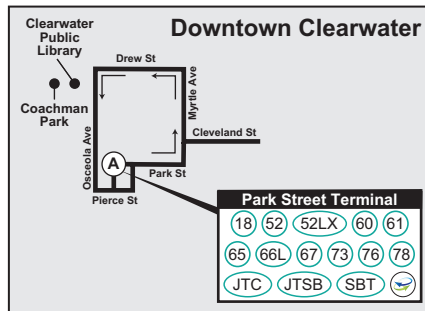

NORTH

Westfield Countryside
 19 61 62 67 76
 78 812 813 814

On Top of the World
 See inset map

Park Street Terminal
 18 52 52LX 60 61
 65 66L 67 73 76 78
 JTC JTSB SBT

Legend

- Timepoint
- Route 76
- Landmark
- Intersecting Street & Bus Route
- Direct Connect Location

Route 76

PARK STREET TERMINAL TO WESTFIELD COUNTRYSIDE
 MONDAY - SATURDAY
 (NO SUNDAY & HOLIDAY SERVICE)

(A) Park Street Terminal	(B) St. Petersburg College	(C) On Top of the World East	(D) On Top of the World West	(E) Westfield Countryside
7:15 AM	7:30	7:49	7:54	8:05
8:15	8:30	8:49	8:54	9:05
9:15	9:30	9:49	9:54	10:05
10:15	10:30	10:49	10:54	11:05
11:15	11:30	11:49	11:54	12:05
12:15 PM	12:30	12:49	12:54	1:05
1:15	1:30	1:49	1:54	2:05
2:15	2:30	2:49	2:54	3:05
3:15	3:30	3:49	3:54	4:05
4:15	4:30	4:49	4:54	5:05
5:15	5:30	5:49	5:54	6:05
6:15	6:30	–	–	6:50

WESTFIELD COUNTRYSIDE TO PARK STREET TERMINAL
 MONDAY - SATURDAY
 (NO SUNDAY & HOLIDAY SERVICE)

(E) Westfield Countryside	(D) On Top of the World West	(C) On Top of the World East	(B) St. Petersburg College	(A) Park Street Terminal
7:00 AM	7:12	7:17	7:25	7:55
8:05	8:17	8:22	8:30	9:00
9:05	9:17	9:22	9:30	10:00
10:05	10:17	10:22	10:30	11:00
11:05	11:17	11:22	11:30	12:00
12:05 PM	12:17	12:22	12:30	1:00
1:05	1:17	1:22	1:30	2:00
2:05	2:17	2:22	2:30	3:00
3:05	3:17	3:22	3:30	4:00
4:05	4:17	4:22	4:30	5:00
5:05	5:17	5:22	5:30	6:00
6:05	6:17	6:22	6:30	7:00

Effective 9-13-20

Note: Additional days and hours may be added to existing service to serve special events in Downtown Clearwater.

♿ - Wheelchair Service Provided On All Trips

TIMES SHOWN ARE SCHEDULED BUT MAY VARY DUE TO TRAFFIC CONDITIONS, WEATHER OR UNFORESEEN EVENTS.