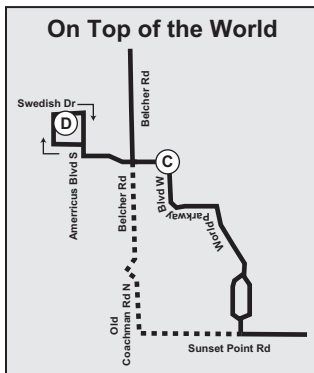

NORTH

Westfield Countryside
 19 61 62 67 76
 78 812 813 814

On Top of the World
 See inset map

Park Street Terminal
 18 52 52LX 60 61
 65 66L 67 73 76 78
 JTC JTSB SBT

Legend

- Timepoint
- Route 76
- Landmark
- Intersecting Street & Bus Route
- Direct Connect Location

Route 76

PARK STREET TERMINAL TO WESTFIELD COUNTRYSIDE
 MONDAY - SATURDAY
 (NO SUNDAY & HOLIDAY SERVICE)

(A) Park Street Terminal	(B) St. Petersburg College	(C) On Top of the World East	(D) On Top of the World West	(E) Westfield Countryside
7:15 AM	7:30	7:49	7:54	8:05
8:15	8:30	8:49	8:54	9:05
9:15	9:30	9:49	9:54	10:05
10:15	10:30	10:49	10:54	11:05
11:15	11:30	11:49	11:54	12:05
12:15 PM	12:30	12:49	12:54	1:05
1:15	1:30	1:49	1:54	2:05
2:15	2:30	2:49	2:54	3:05
3:15	3:30	3:49	3:54	4:05
4:15	4:30	4:49	4:54	5:05
5:15	5:30	5:49	5:54	6:05
6:15	6:30	–	–	6:50

WESTFIELD COUNTRYSIDE TO PARK STREET TERMINAL
 MONDAY - SATURDAY
 (NO SUNDAY & HOLIDAY SERVICE)

(E) Westfield Countryside	(D) On Top of the World West	(C) On Top of the World East	(B) St. Petersburg College	(A) Park Street Terminal
7:00 AM	7:12	7:17	7:25	7:55
8:05	8:17	8:22	8:30	9:00
9:05	9:17	9:22	9:30	10:00
10:05	10:17	10:22	10:30	11:00
11:05	11:17	11:22	11:30	12:00
12:05 PM	12:17	12:22	12:30	1:00
1:05	1:17	1:22	1:30	2:00
2:05	2:17	2:22	2:30	3:00
3:05	3:17	3:22	3:30	4:00
4:05	4:17	4:22	4:30	5:00
5:05	5:17	5:22	5:30	6:00
6:05	6:17	6:22	6:30	7:00