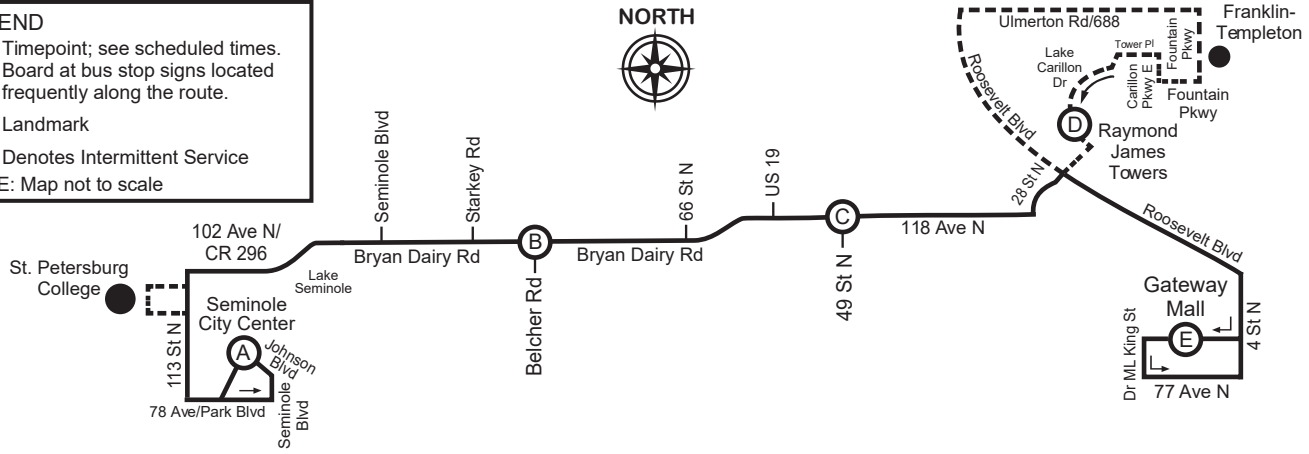

LEGEND

- Timepoint; see scheduled times.
Board at bus stop signs located frequently along the route.
- Landmark
- ⋯ Denotes Intermittent Service
- NOTE: Map not to scale

NORTH

Route 58

SEMINOLE CITY CENTER TO GATEWAY MALL

MONDAY - FRIDAY
(NO SATURDAY, SUNDAY OR HOLIDAY SERVICE)

Route 58

GATEWAY MALL TO SEMINOLE CITY CENTER

MONDAY - FRIDAY
(NO SATURDAY, SUNDAY OR HOLIDAY SERVICE)

(A) Seminole City Center	(B) Bryan Dairy & Belcher Rd	(C) 118 Ave N & 49 St N	(D) Raymond Jes Towers	(E) Gateway Mall	(E) Gateway Mall	(D) Raymond Jes Towers	(C) 118 Ave N & 49 St N	(B) Bryan Dairy & Belcher Rd	(A) Seminole City Center
5:35 AM	5:47	5:54	6:04	6:25	6:35 AM	6:51	7:02	7:11 *	7:30
6:35	6:49	6:58	7:10	7:30	7:35	7:55	8:06	8:15 *	8:35
7:40	7:55	8:03	8:17	8:35	8:40	9:00	9:11	9:18 *	9:35
—	—	—	—	—	3:05 PM	3:25	3:34	3:42 *	4:10
—	—	—	—	—	4:05	4:25	4:36	4:46 *	5:10
4:20 PM	4:39	4:47	4:58	5:20	5:30	5:50	6:02	6:10 *	6:35
5:25	5:43	5:51	6:00	6:25	—	—	—	—	—

* - Serves St Petersburg College Loop These Trips

♿ - Wheelchair Service Provided On All Trips

Effective 11-9-20

TIMES SHOWN ARE SCHEDULED BUT MAY VARY DUE TO TRAFFIC CONDITIONS, WEATHER OR UNFORESEEN EVENTS.