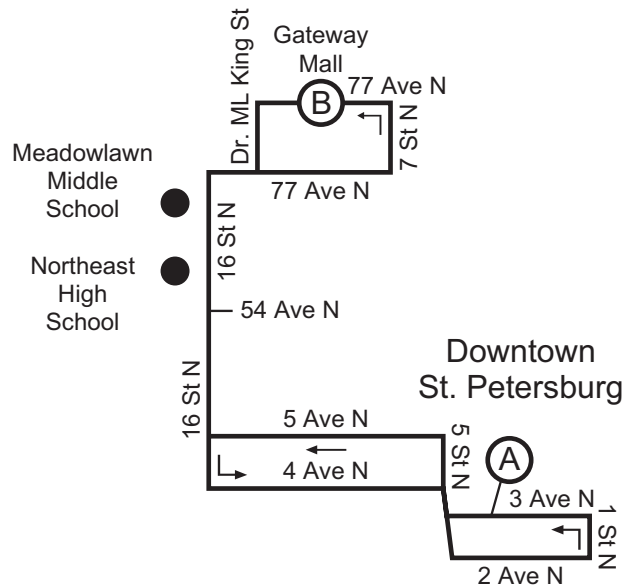

**LEGEND**

○ Timepoint; see scheduled times.  
Board at bus stop signs located frequently along the route.

● Landmark

Note: Map not to scale

# Route 16

## DOWNTOWN ST. PETERSBURG TO GATEWAY MALL

### SUNDAY & HOLIDAYS

(A) 3 Ave N & 4 St N	(B) Gateway Mall	(B) Gateway Mall	(A) 3 Ave N & 4 St N
8:15 AM	8:40	8:45 AM	9:15
9:20	9:45	9:50	10:20
10:25	10:50	10:55	11:25
11:30	11:55	12:00 PM	12:30
12:35 PM	1:00	1:05	1:35
1:40	2:05	2:10	2:40
2:45	3:10	3:15	3:45
3:50	4:15	4:20	4:50
4:55	5:20	5:25	5:55
6:00	6:25	6:30	7:00