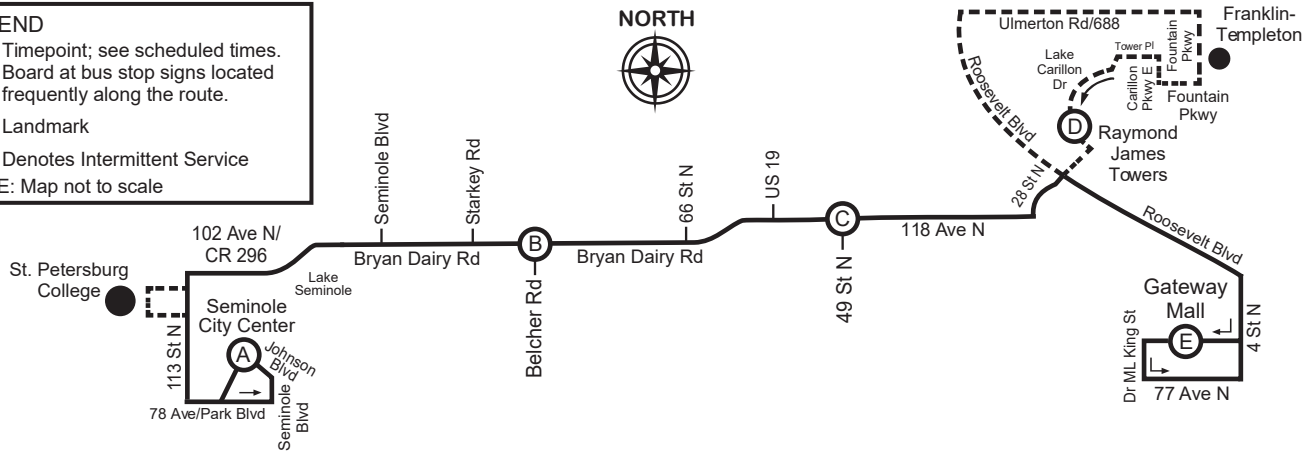

**LEGEND**

- Timepoint; see scheduled times.  
Board at bus stop signs located frequently along the route.
- Landmark
- ⋯ Denotes Intermittent Service
- NOTE: Map not to scale

NORTH

# Route 58

## SEMINOLE CITY CENTER TO GATEWAY MALL

MONDAY - FRIDAY  
(NO SATURDAY, SUNDAY OR HOLIDAY SERVICE)