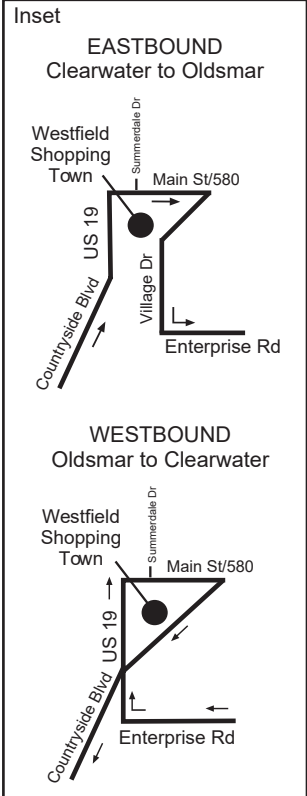

LEGEND

- Timepoint; see scheduled times.
Board at bus stop signs located frequently along the route.
 - Landmark
 - Denotes Intermittent Service
- Note: Map not to scale

NORTH

Route 67

PARK STREET TERMINAL TO TAMPA RD & ST. PETERSBURG DR

MONDAY - FRIDAY

(A)	(B)	(C)	(D)
Park Street Terminal	Hercules Ave & Sunset Point Rd	McMullen Booth Rd & Enterprise Rd	Arrive Tampa Rd & St. Petersburg Dr
6:00 AM	6:14	6:31	7:00
7:00	7:16	7:33	8:00
8:00	8:17	8:34	9:00
9:00	9:15	9:32	10:00
10:00	10:15	10:32	11:00
11:00	11:15	11:32	12:00
12:00 PM	12:15	12:32	1:00
1:00	1:16	1:34	2:00
2:00	2:16	2:34	3:00
3:00	3:18	3:37	4:05
4:00	4:18	4:37	5:05
5:05	5:23	5:42	6:10
6:00	6:15	6:30	6:55

ST. PETERSBURG DR TO PARK STREET TERMINAL

MONDAY - FRIDAY

(D)	(C)	(B)	(A)
Depart Tampa Rd & St. Petersburg Dr	McMullen Booth Rd & Enterprise Rd	Hercules Ave & Sunset Point Rd	Park Street Terminal
7:00 AM	7:12	7:28	7:55
8:00	8:12	8:28	8:55
9:00	9:10	9:28	9:50
10:00	10:10	10:28	10:50
11:00	11:10	11:28	11:50
12:00 PM	12:10	12:29	12:50
1:00	1:10	1:29	1:50
2:00	2:10	2:29	2:50
3:00	3:12	3:33	3:50
4:05	4:17	4:38	4:55
5:05	5:17	5:37	5:55
6:10	6:22	6:42	7:00
-	-	-	-

SATURDAY (No Sunday/Holiday Service)

(D)	(C)	(B)	(A)
Depart Tampa Rd & St. Petersburg Dr	McMullen Booth Rd & Enterprise Rd	Hercules Ave & Sunset Point Rd	Park Street Terminal
7:00 AM	7:09	7:24	7:45
8:00	8:09	8:26	8:45
9:00	9:10	9:27	9:45
10:00	10:10	10:27	10:45
11:00	11:10	11:28	11:45
12:00 PM	12:10	12:29	12:45
1:00	1:10	1:29	1:45
2:00	2:10	2:29	2:45
3:00	3:10	3:29	3:45
4:00	4:10	4:29	4:45
5:00	5:10	5:29	5:45
6:00	6:10	6:27	6:45
-	-	-	-