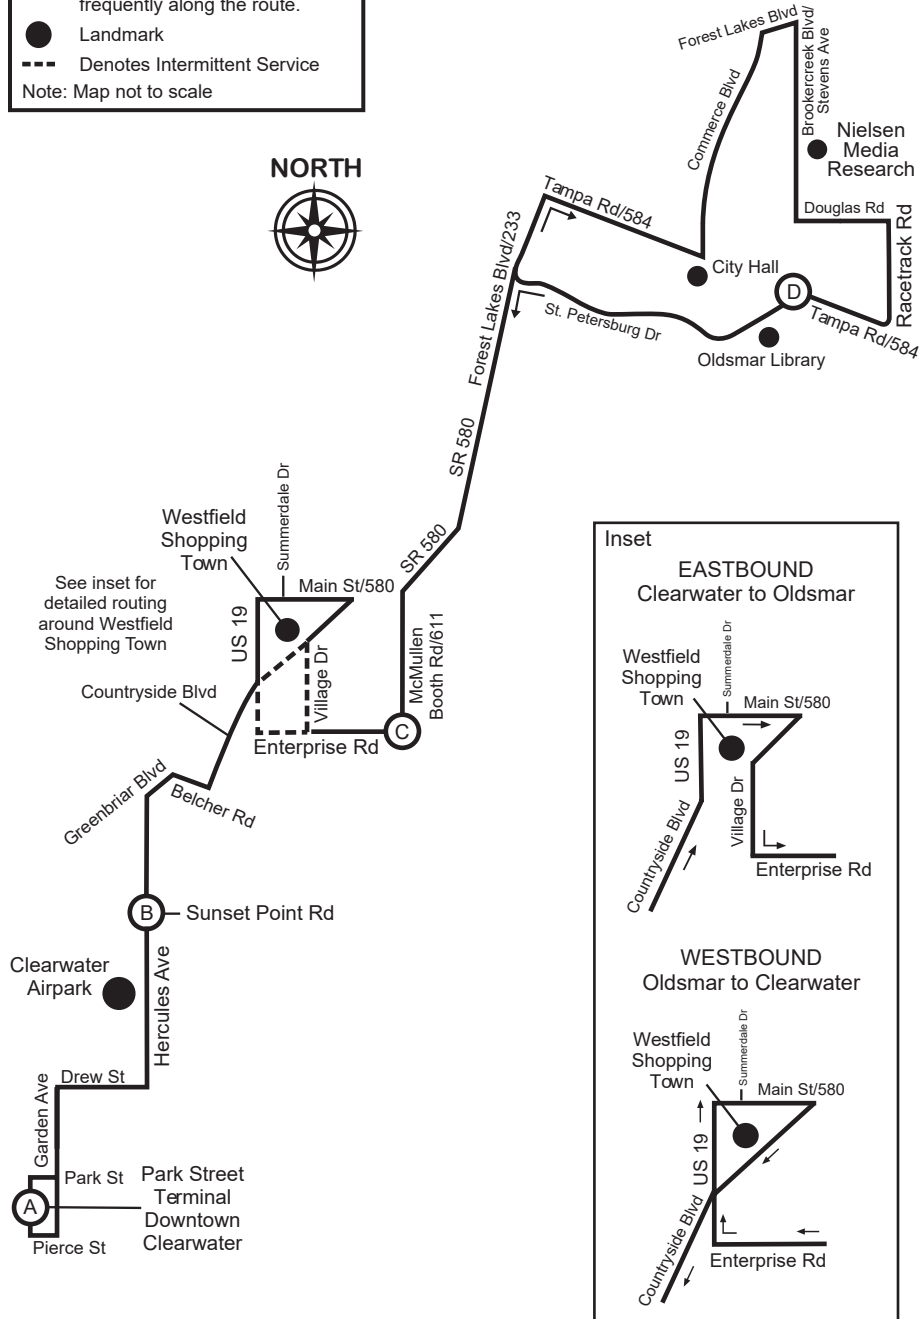

LEGEND

- Timepoint; see scheduled times.
Board at bus stop signs located frequently along the route.
 - Landmark
 - Denotes Intermittent Service
- Note: Map not to scale

NORTH

Route 67

PARK STREET TERMINAL TO TAMPA RD & ST. PETERSBURG DR

MONDAY - FRIDAY

(A)	(B)	(C)	(D)
Park Street Terminal	Hercules Ave & Sunset Point Rd	McMullen Booth Rd & Enterprise Rd	Arrive Tampa Rd & St. Petersburg Dr
6:00 AM	6:14	6:31	7:00
7:00	7:16	7:33	8:00
8:00	8:17	8:34	9:00
9:00	9:15	9:32	10:00
10:00	10:15	10:32	11:00
11:00	11:15	11:32	12:00
12:00 PM	12:15	12:32	1:00
1:00	1:16	1:34	2:00
2:00	2:16	2:34	3:00
3:00	3:18	3:37	4:05
4:00	4:18	4:37	5:05
5:05	5:23	5:42	6:10
6:00	6:15	6:30	6:55

ST. PETERSBURG DR TO PARK STREET TERMINAL

MONDAY - FRIDAY

(D)	(C)	(B)	(A)
Depart Tampa Rd & St. Petersburg Dr	McMullen Booth Rd & Enterprise Rd	Hercules Ave & Sunset Point Rd	Park Street Terminal
7:00 AM	7:12	7:28	7:55
8:00	8:12	8:28	8:55
9:00	9:10	9:28	9:50
10:00	10:10	10:28	10:50
11:00	11:10	11:28	11:50
12:00 PM	12:10	12:29	12:50
1:00	1:10	1:29	1:50
2:00	2:10	2:29	2:50
3:00	3:12	3:33	3:50
4:05	4:17	4:38	4:55
5:05	5:17	5:37	5:55
6:10	6:22	6:42	7:00
-	-	-	-

SATURDAY (No Sunday/Holiday Service)

(D)	(C)	(B)	(A)
Depart Tampa Rd & St. Petersburg Dr	McMullen Booth Rd & Enterprise Rd	Hercules Ave & Sunset Point Rd	Park Street Terminal
7:00 AM	7:09	7:24	7:45
8:00	8:09	8:26	8:45
9:00	9:10	9:27	9:45
10:00	10:10	10:27	10:45
11:00	11:10	11:28	11:45
12:00 PM	12:10	12:29	12:45
1:00	1:10	1:29	1:45
2:00	2:10	2:29	2:45
3:00	3:10	3:29	3:45
4:00	4:10	4:29	4:45
5:00	5:10	5:29	5:45
6:00	6:10	6:27	6:45
-	-	-	-