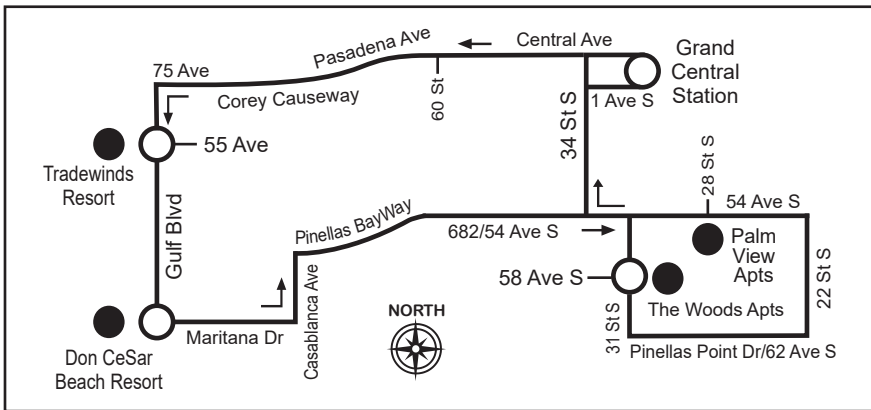

Route 90 COMMUTER SERVICE

GRAND CENTRAL STATION TO ST. PETE BEACH TO GRAND CENTRAL STATION

Serving: Grand Central Station, Palm View Apartments,
The Woods Apartments, Don CeSar Beach Resort,
Tradewinds Resort, St. Pete Beach, Grand Central Station

MONDAY - SUNDAY

Grand Central Station	31 St S & 58 Ave S	Gulf Blvd & Maritana Dr	Gulf Blvd & 55 Ave	Grand Central Station
7:05 AM	7:25	7:35	7:40	8:05

Route 90 COMMUTER SERVICE

GRAND CENTRAL STATION TO ST. PETE BEACH VIA PINELLAS BAYWAY

Serving: Grand Central Station, Palm View Apartments, The Woods Apartments,
Don CeSar Beach Resort, Tradewinds Resort, St. Pete Beach

MONDAY - SUNDAY

Grand Central Station	31 St S & 58 Ave S	Gulf Blvd & Maritana Dr	Gulf Blvd & 55 Ave	Gulf Blvd & 55 Ave	Gulf Blvd & Maritana Dr	31 St S & 58 Ave S	Grand Central Station
8:20 AM	8:40	8:50	8:55	9:00	9:05	9:20	9:35

Route 90 COMMUTER SERVICE

GRAND CENTRAL STATION TO ST. PETE BEACH TO GRAND CENTRAL STATION

Serving: Grand Central Station, St. Pete Beach, Tradewinds Resort,
Don CeSar Beach Resort, Palm View Apartments,
The Woods Apartments, Grand Central Station