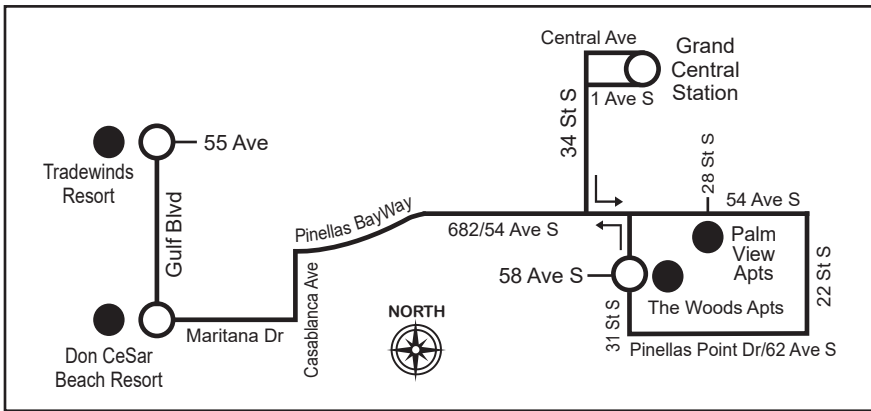

Route 90 COMMUTER SERVICE

GRAND CENTRAL STATION TO ST. PETE BEACH TO GRAND CENTRAL STATION

Serving: Grand Central Station, Palm View Apartments,
The Woods Apartments, Don CeSar Beach Resort,
Tradewinds Resort, St. Pete Beach, Grand Central Station

MONDAY - SUNDAY

Grand Central Station	31 St S & 58 Ave S	Gulf Blvd & Maritana Dr	Gulf Blvd & 55 Ave	Grand Central Station
7:05 AM	7:25	7:35	7:40	8:05

Route 90 COMMUTER SERVICE

GRAND CENTRAL STATION TO ST. PETE BEACH VIA PINELLAS BAYWAY

Serving: Grand Central Station, Palm View Apartments, The Woods Apartments,
Don CeSar Beach Resort, Tradewinds Resort, St. Pete Beach

MONDAY - SUNDAY

Grand Central Station	31 St S & 58 Ave S	Gulf Blvd & Maritana Dr	Gulf Blvd & 55 Ave	Gulf Blvd & 55 Ave	Gulf Blvd & Maritana Dr	31 St S & 58 Ave S	Grand Central Station
8:20 AM	8:40	8:50	8:55	9:00	9:05	9:20	9:35

Route 90 COMMUTER SERVICE

GRAND CENTRAL STATION TO ST. PETE BEACH TO GRAND CENTRAL STATION

Serving: Grand Central Station, St. Pete Beach, Tradewinds Resort,
Don CeSar Beach Resort, Palm View Apartments,
The Woods Apartments, Grand Central Station