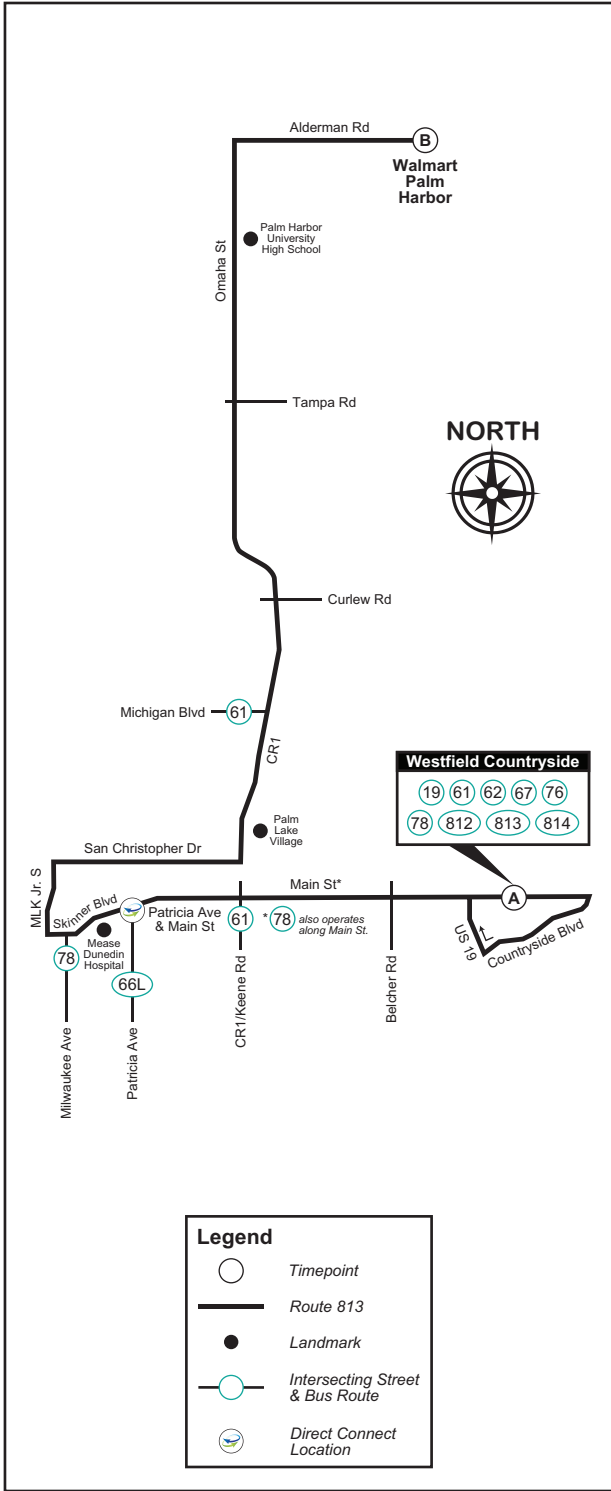

Route 813

WESTFIELD COUNTRYSIDE TO WALMART PALM HARBOR

MONDAY - FRIDAY

(A) Westfield Countryside	(B) Walmart Palm Harbor	(B) Walmart Palm Harbor	(A) Westfield Countryside
7:00 AM	7:45	8:00 AM	8:45
8:00	8:45	9:00	9:45
9:00	9:45	10:00	10:45
10:00	10:45	11:00	11:45
11:00	11:45	12:00 PM	12:45
12:00 PM	12:45	1:00	1:45
1:00	1:45	2:00	2:45
2:00	2:45	3:00	3:45
3:00	3:45	4:00	4:45
4:00	4:45	5:00	5:45

SATURDAY

(NO SUNDAY/HOLIDAY SERVICE)

(A) Westfield Countryside	(B) Walmart Palm Harbor	(B) Walmart Palm Harbor	(A) Westfield Countryside
—	—	8:20 AM	9:00
8:30 AM	9:10	9:20	10:00
9:30	10:10	10:20	11:00
10:30	11:10	11:20	12:00
11:30	12:10	12:20 PM	1:00
12:30 PM	1:10	1:20	2:00
1:30	2:10	2:20	3:00
2:30	3:10	3:20	4:00
3:30	4:10	4:20	5:00
4:25	5:05	—	—

♿ - Wheelchair Service Provided On All Trips   Effective 2-7-21

TIMES SHOWN ARE SCHEDULED BUT MAY VARY DUE TO TRAFFIC CONDITIONS, WEATHER OR UNFORESEEN EVENTS.

Westfield Countryside

19 61 62 67 76
78 812 813 814