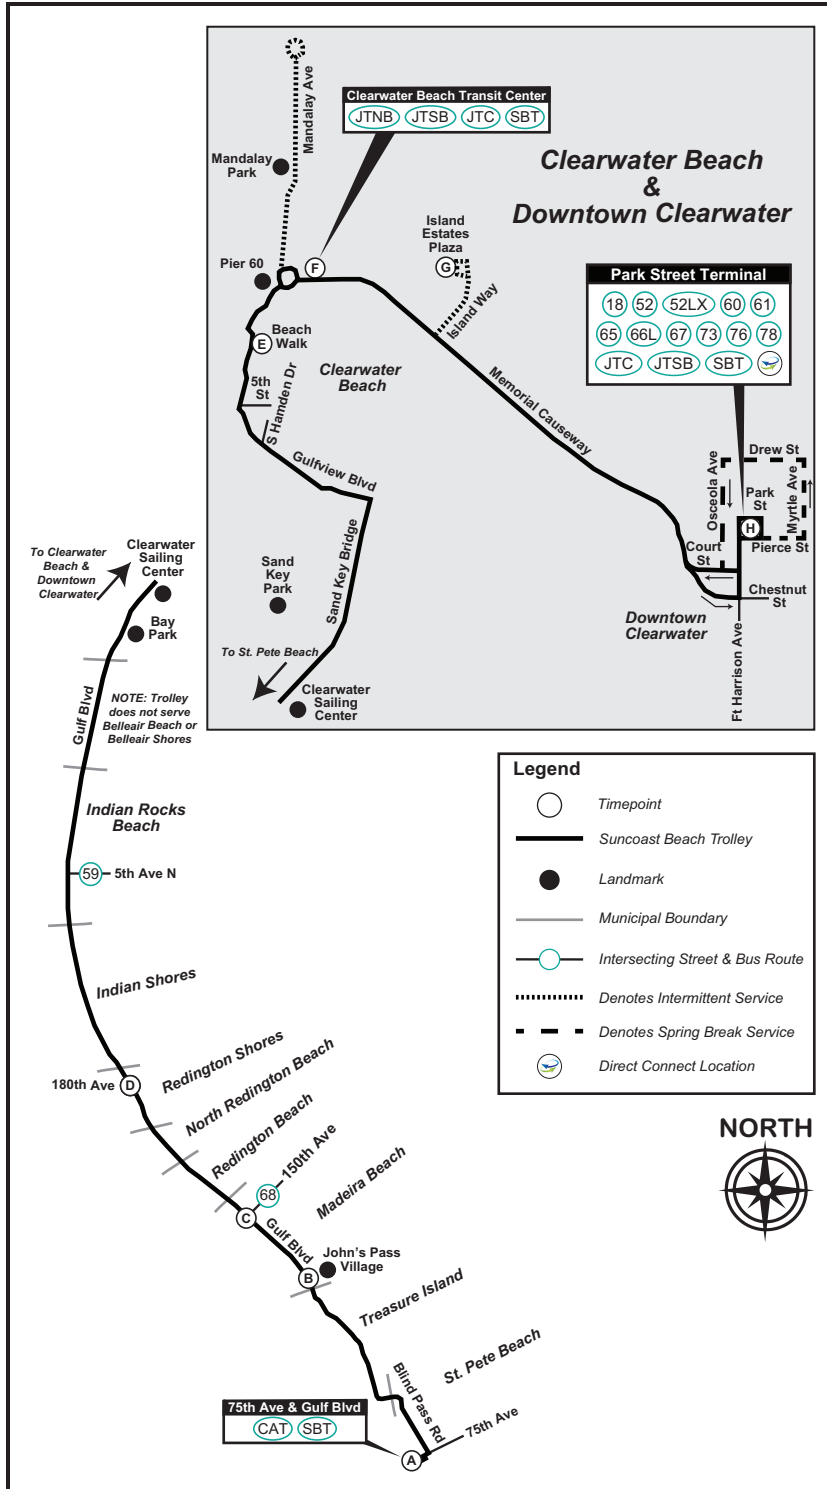

The Clearwater Jolley (727) 445-1200 provides circulator service to Clearwater Beach, Island Estates, and Mandalay Ave every day beginning at 10:00 AM. PSTA passes are valid on both services.

X - Serves Mandalay Ave & Acacia St these trips

NOTE: Trolley does not serve Belleair Beach or Belleair Shores

♿ - Wheelchair Service Provided On All Trips

Effective 2-7-21

TIMES SHOWN ARE SCHEDULED BUT MAY VARY DUE TO TRAFFIC CONDITIONS, WEATHER OR UNFORESEEN EVENTS.

The Clearwater Jolley Trolley (727) 445-1200 provides circulator service to Clearwater Beach, Island Estates, and Mandalay Ave every day beginning at 10:00 AM. PSTA passes are valid on both services.

* - This trip ends at Sand Key.