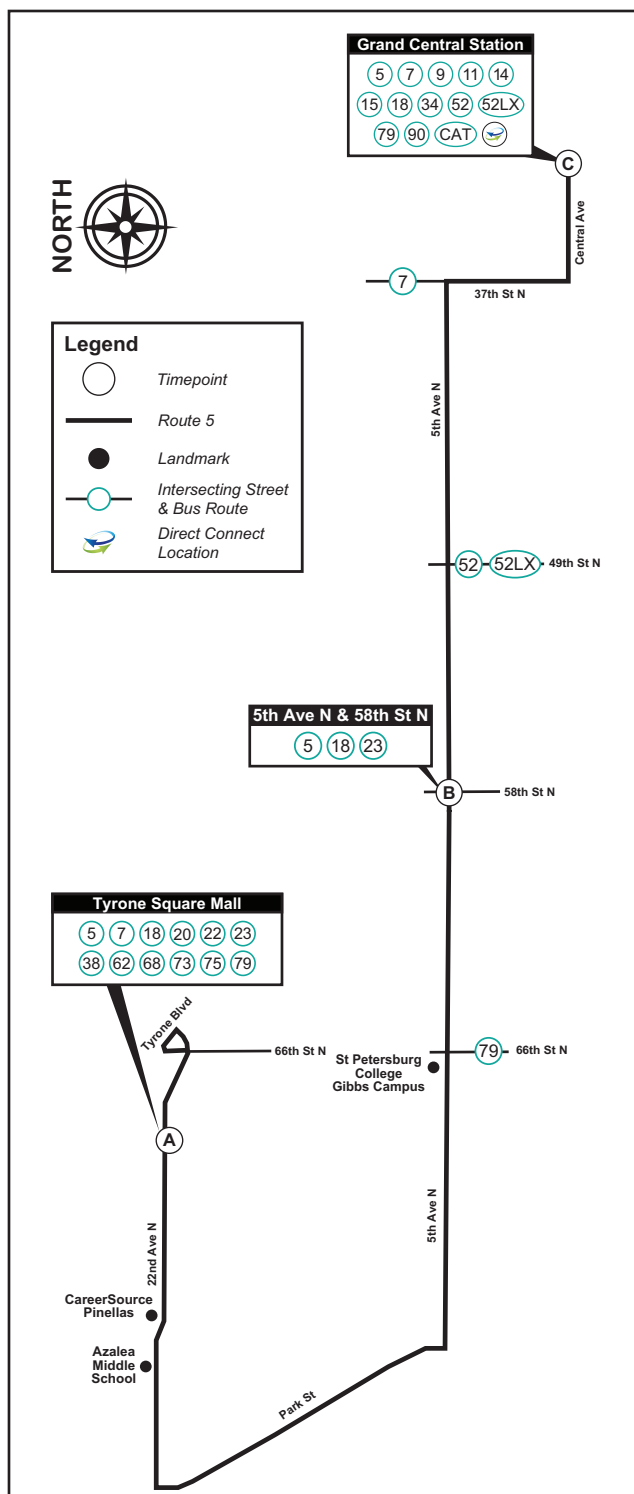

## GRAND CENTRAL STATION TO TYRONE SQUARE MALL

MONDAY - FRIDAY

(A) 22 Ave N at Tyrone Mall	(B) 5 Ave N & 58 St N	(C) Grand Central Station	(C) Grand Central Station	(B) 5 Ave N & 58 St N	(A) 22 Ave N at Tyrone Mall
6:00 AM	6:10	6:20	6:30 AM	6:39	6:54
6:30	6:40	6:50	7:00	7:11	7:26
7:00	7:11	7:21	7:30	7:41	7:56
7:30	7:41	7:51	8:00	8:11	8:26
8:00	8:11	8:21	8:30	8:41	8:56
8:30	8:41	8:51	9:00	9:11	9:26
9:30	9:41	9:51	10:00	10:11	10:26
10:30	10:41	10:51	11:00	11:11	11:26
11:30	11:41	11:51	12:00 PM	12:11	12:26
12:30 PM	12:41	12:51	1:00	1:11	1:26
1:30	1:41	1:51	2:00	2:11	2:26
2:30	2:41	2:51	3:00	3:11	3:26
3:30	3:41	3:51	4:00	4:11	4:26
4:30	4:40	4:50	5:00	5:11	5:26
5:00	5:10	5:20	5:30	5:41	5:56
5:30	5:40	5:50	6:00	6:11	6:26
6:00	6:10	6:20	6:30	6:41	6:56
6:30	6:40	6:50	7:00	7:09	7:19
7:00	7:10	7:20	7:30	7:39	7:49
7:50	8:00	8:10	-	-	-

# Route 5

## TYRONE SQUARE MALL TO GRAND CENTRAL STATION

SATURDAY

—	—	—	6:00 AM	6:09	6:24
6:30 AM	6:40	6:50	7:00	7:11	7:26
7:30	7:41	7:51	8:00	8:11	8:26
8:30	8:41	8:51	9:00	9:11	9:26
9:30	9:41	9:51	10:00	10:11	10:26
10:30	10:41	10:51	11:00	11:11	11:26
11:30	11:41	11:51	12:00 PM	12:11	12:26
12:30 PM	12:41	12:51	1:00	1:11	1:26
1:30	1:41	1:51	2:00	2:11	2:26
2:30	2:41	2:51	3:00	3:11	3:26
3:30	3:41	3:51	4:00	4:11	4:26
4:30	4:40	4:50	5:00	5:11	5:26
5:30	5:40	5:50	6:00	6:11	6:26
6:30	6:40	6:50	7:00	7:09	7:19
7:22	7:32	7:42	7:47	7:56	8:06
8:10	8:20	8:30	—	—	—