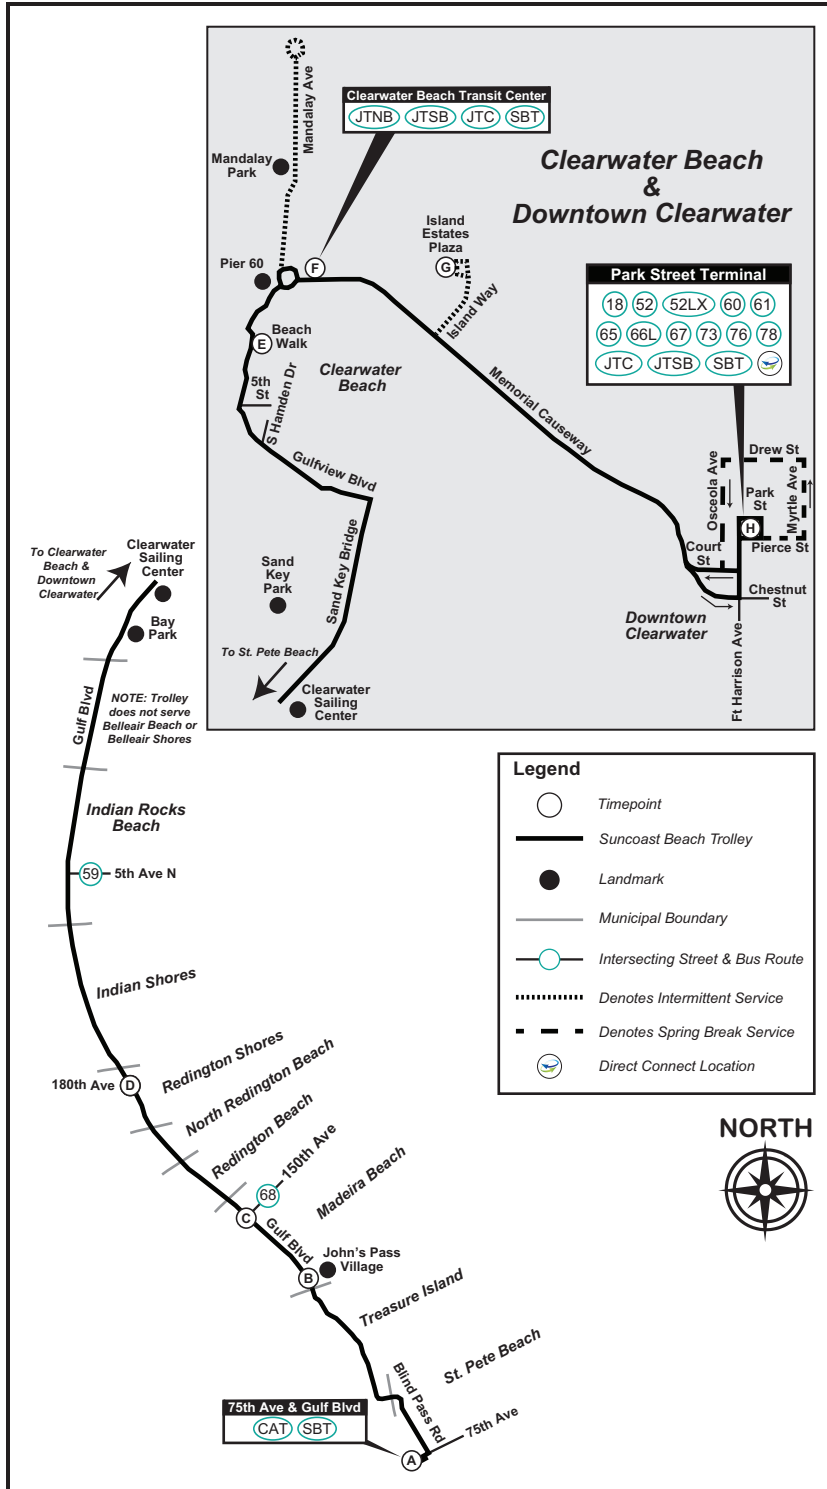

The Clearwater Jolley Trolley (727) 445-1200 provides circulator service to Clearwater Beach, Island Estates, and Mandalay Ave every day beginning at 10:00 AM. PSTA passes are valid on both services.

X - Serves Mandalay Ave & Acacia St these trips

Effective 2-7-21, Revised 3-9-21

NOTE: Trolley does not serve Belleair Beach or Belleair Shores

♿ - Wheelchair Service Provided On All Trips

TIMES SHOWN ARE SCHEDULED BUT MAY VARY DUE TO TRAFFIC CONDITIONS, WEATHER OR UNFORESEEN EVENTS.

The Clearwater Jolley Trolley (727) 445-1200 provides circulator service to Clearwater Beach, Island Estates, and Mandalay Ave every day beginning at 10:00 AM. PSTA passes are valid on both services.

* - This trip ends at Sand Key.