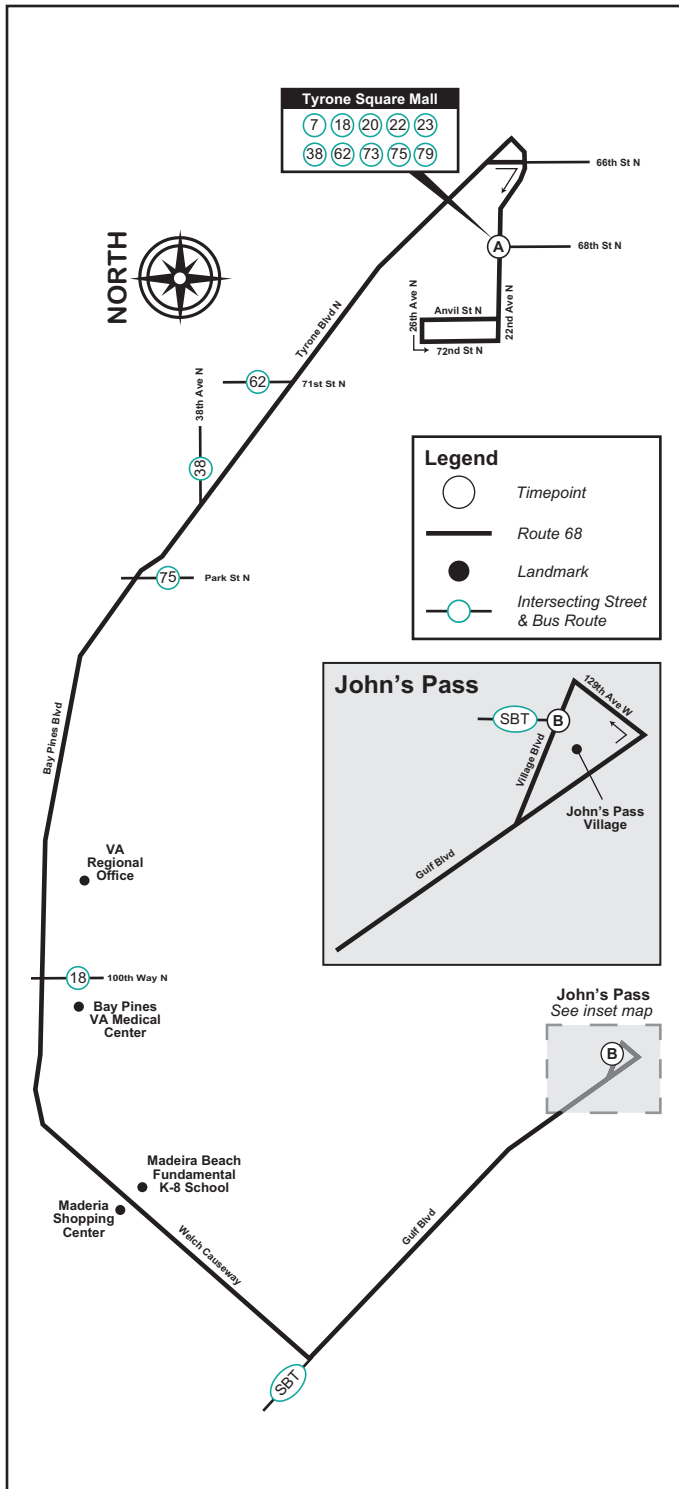

Route 68

TYRONE SQUARE MALL TO JOHN'S PASS VILLAGE

Serving: Tyrone Square Mall, Tyrone Blvd, Bay Pines VA Regional Office, Madeira Beach Shopping Center, Gulf Blvd, John's Pass Village

MONDAY - FRIDAY

SATURDAY

(A)	(B)	(A)
Tyrone Square Mall	John's Pass Village	22 Ave N & 68 St
—	6:10	6:30
6:45 AM	7:10	7:30
7:45	8:10	8:30
8:45	9:10	9:30
9:50	10:20	10:50
10:55	11:25	11:55
12:00 PM	12:30	1:00
1:00	1:30	2:00
2:05	2:30	3:00
3:05	3:30	4:00
4:05	4:30	5:00
5:05	5:30	6:00
6:05	6:30	7:00
7:05	7:30	7:50
8:00	8:25	8:45
9:05	9:30	9:50
—	—	—

(A)	(B)	(A)
Tyrone Square Mall	John's Pass Village	22 Ave N & 68 St
—	6:00	6:25
6:45 AM	7:07	7:32
7:45	8:07	8:32
8:45	9:07	9:32
9:45	10:15	10:40
10:45	11:15	11:40
11:45	12:15	12:40
12:45 PM	1:15	1:40
1:45	2:15	2:40
2:45	3:15	3:40
3:45	4:15	4:40
4:45	5:15	5:40
5:45	6:15	6:40
6:45	7:15	7:40
7:45	8:15	8:40
9:05	9:35	10:00
10:05	10:30	10:50

SUNDAY & HOLIDAYS

6:45 AM	7:05	7:28
7:45	8:05	8:28
8:45	9:05	9:28
9:45	10:15	10:40
10:45	11:15	11:40
11:45	12:15	12:40
12:45 PM	1:15	1:40
1:45	2:15	2:40
2:45	3:15	3:40
3:45	4:15	4:40
4:45	5:15	5:40
5:45	6:15	6:40
6:45	7:15	7:40
7:45	8:15	8:40
9:05	9:35	10:00

♿ - Wheelchair Service Provided On All Trips

TIMES SHOWN ARE SCHEDULED BUT MAY VARY DUE TO TRAFFIC CONDITIONS, WEATHER OR UNFORESEEN EVENTS.

Effective 6-6-21