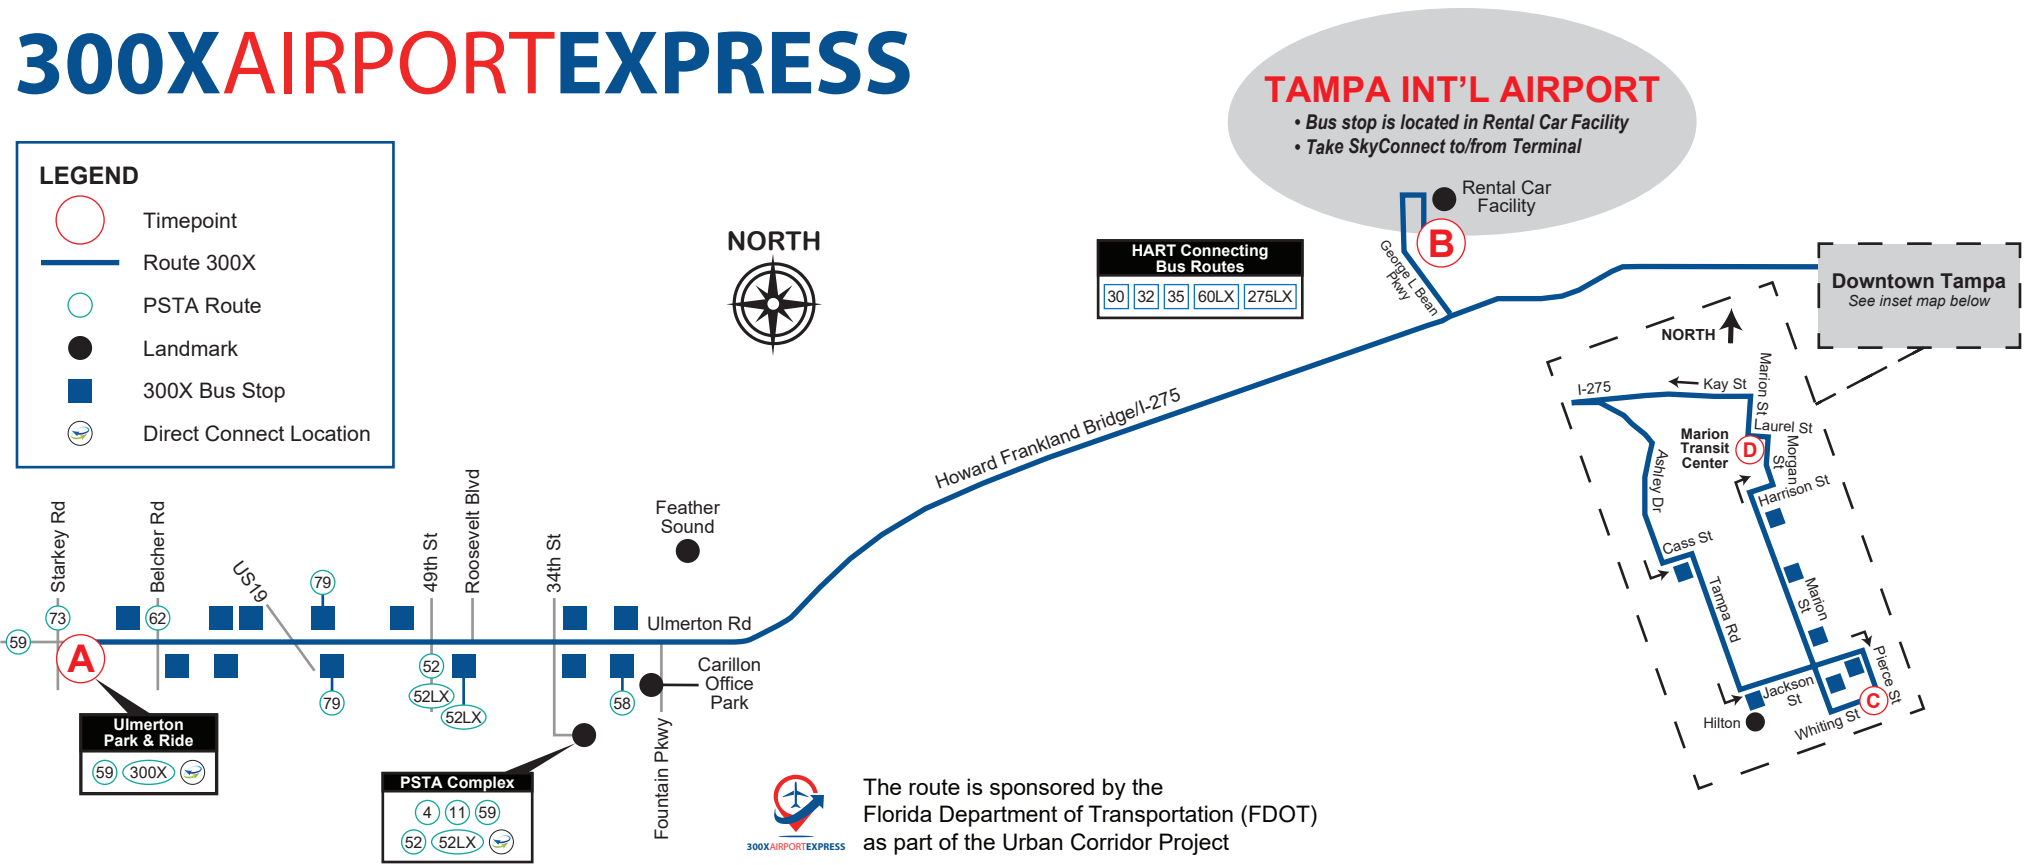

300X AIRPORTEXPRESS

LEGEND

- Timepoint
- Route 300X
- PSTA Route
- Landmark
- 300X Bus Stop
- 🚗 Direct Connect Location

ULMERTON PARK & RIDE TO TAMPA INTERNATIONAL AIRPORT AND DOWNTOWN TAMPA

MONDAY - FRIDAY
NO SATURDAY, SUNDAY & HOLIDAY SERVICE

TAMPA INTERNATIONAL AIRPORT AND DOWNTOWN TAMPA TO ULMERTON PARK & RIDE

MONDAY - FRIDAY
NO SATURDAY, SUNDAY & HOLIDAY SERVICE

(A)	(B)	(C)	(D)	(C)	(D)	(B)	(A)
Ulmerton Park & Ride	Tampa International Airport	Pierce St	Marion Transit Center	Pierce St	Marion Transit Center	Tampa International Airport	Ulmerton Park & Ride
6:10 AM	6:55	7:09	7:14	—	7:42 AM	8:00	8:45
7:00	—	7:50	7:55	—	8:42	9:00	9:45
8:07	8:55	9:07	9:12	—	9:42	10:00	10:45
9:10	9:55	10:07	10:12	—	10:42	11:00	11:45
12:07 PM	12:55	1:09	1:14	—	1:42	2:00	2:45
3:17	3:55	4:13	—	4:30 PM	4:45	—	5:35
4:17	4:55	5:13	—	5:23	5:43	6:01	6:46
5:20	5:55	6:11	—	6:27	6:42	7:00	7:45
6:20	6:55	7:11	—	7:27	7:42	8:00	8:45

🚗 - Wheelchair Service Provided On All Trips
TIMES SHOWN ARE SCHEDULED BUT MAY VARY DUE TO TRAFFIC CONDITIONS, WEATHER OR UNFORESEEN EVENTS.

Introducing the
300X AIRPORTEXPRESS

Public transit service from Pinellas to
Tampa International Airport.

300X AIRPORTEXPRESS
Effective 6-6-21

Direct Service to Tampa International Airport

CONNECT WITH PSTA

Route 300X
Ulmerton Park & Ride
Tampa International Airport
Downtown Tampa