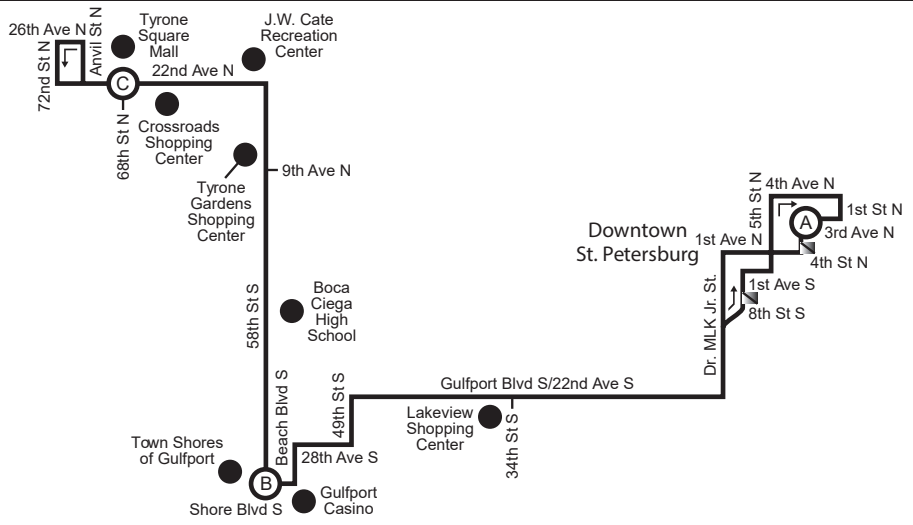

NORTH

LEGEND

- Timepoint; see scheduled times.
Board at bus stop signs located frequently along the route.
 - Landmark
- NOTE: Map not to scale

Route 23

TYRONE SQUARE MALL TO DOWNTOWN ST. PETERSBURG

Serving: Tyrone Square Mall, Tyrone Gardens Shopping Center, Boca Ciega High School, Town Shores, Gulfport Casino, Lakeview Shopping Center, 22 Ave S, Downtown St. Petersburg

MONDAY - FRIDAY

Ⓒ 22 Ave N at Tyrone Square Mall	Ⓑ 58 St S & Shore Blvd S	Ⓐ 3 Ave N & 4 St N
5:20 AM	5:40	6:15
5:50	6:10	6:45
6:20	6:40	7:15
6:50	7:10	7:45
7:20	7:40	8:15
7:50	8:10	8:45
8:20	8:40	9:15
8:50	9:10	9:45
9:20	9:40	10:15
9:50	10:10	10:45
10:20	10:40	11:15
10:50	11:10	11:45
11:20	11:40	12:15
11:50	12:10	12:45
12:20 PM	12:40	1:15
12:50	1:10	1:45
1:20	1:40	2:15
1:50	2:10	2:45
2:20	2:40	3:15
2:50	3:10	3:45
3:20	3:40	4:15
3:50	4:10	4:45
4:20	4:40	5:15
4:50	5:10	5:45
5:20	5:40	6:15
5:50	6:10	6:45
6:20	6:38	7:08
7:50	8:08	8:38

Route 23

DOWNTOWN ST. PETERSBURG TO TYRONE SQUARE MALL

Serving: Downtown St. Petersburg, 22 Ave S, Lakeview Shopping Center, Gulfport Casino, Town Shores, Boca Ciega High School, Tyrone Gardens Shopping Center, Tyrone Square Mall

MONDAY - FRIDAY

Ⓐ 3 Ave N & 4 St N	Ⓑ 58 St S & Shore Blvd S	Ⓒ 22 Ave N at Tyrone Square Mall
6:20 AM	6:48	7:05
6:50	7:18	7:35
7:20	7:48	8:10
7:50	8:18	8:40
8:20	8:48	9:10
8:50	9:18	9:40
9:20	9:48	10:10
9:50	10:18	10:40
10:20	10:48	11:10
10:50	11:18	11:40
11:20	11:48	12:10
11:55	12:23	12:45
12:25 PM	12:53	1:15
12:55	1:23	1:45
1:25	1:53	2:15
1:55	2:23	2:45
2:25	2:53	3:15
2:55	3:23	3:45
3:25	3:53	4:15
3:50	4:18	4:40
4:20	4:48	5:10
4:50	5:18	5:40
5:20	5:48	6:10
5:50	6:18	6:35
-	-	-
6:50	7:18	7:35
-	-	-
-	-	-